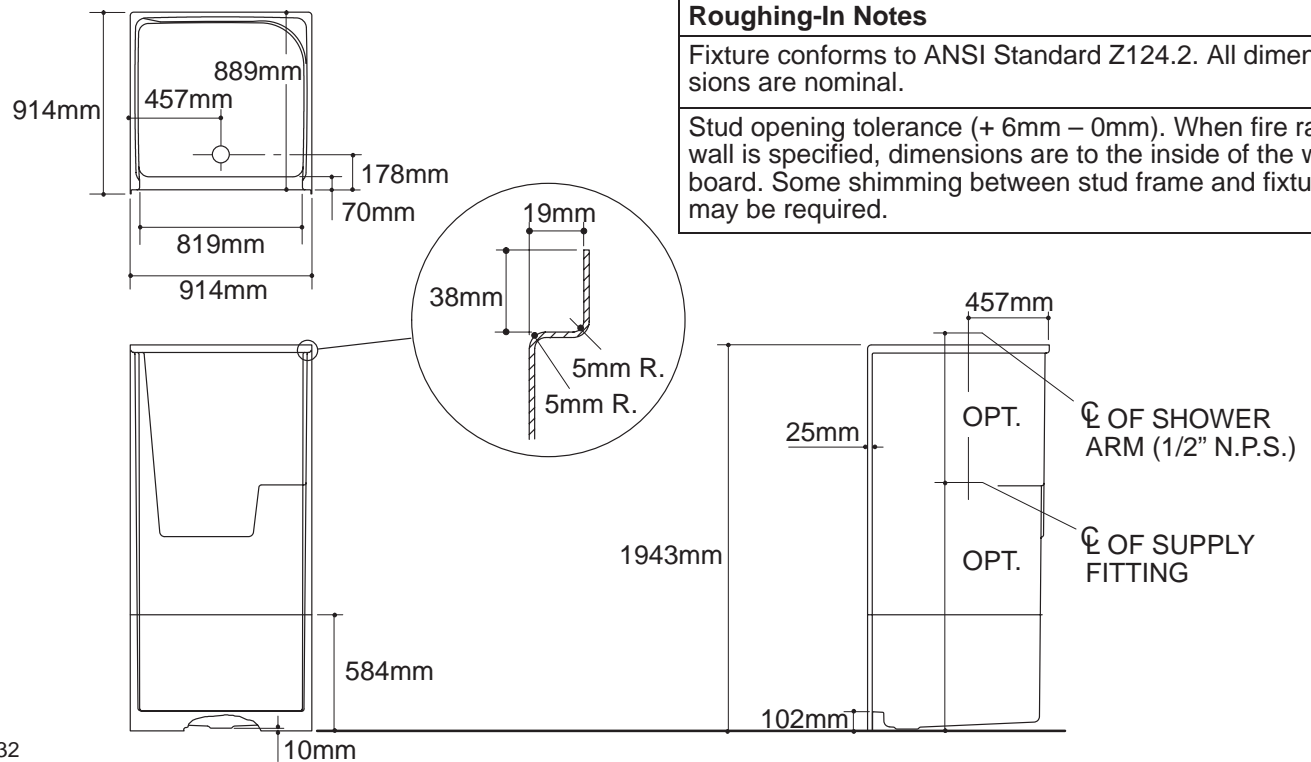

Ordering Information

Accessories/hardware:		
Drain	K-9132	recommended
Arica™ shower door or Focal shower door	K-705015 or K-701216	recommended

Product Information

Fixture:	
Weight	47 Kg.
Configuration	2-piece
Drain Outlet	Ø86mm

Installation Notes

Refer to installation instructions included with fixture before beginning installation.

Fixture not drilled for supply fittings.

Shimming may be required to level fixture.

Roughing-In Notes
Fixture conforms to ANSI Standard Z124.2. All dimensions are nominal.
Stud opening tolerance (+ 6mm – 0mm). When fire rated wall is specified, dimensions are to the inside of the wall board. Some shimming between stud frame and fixture may be required.