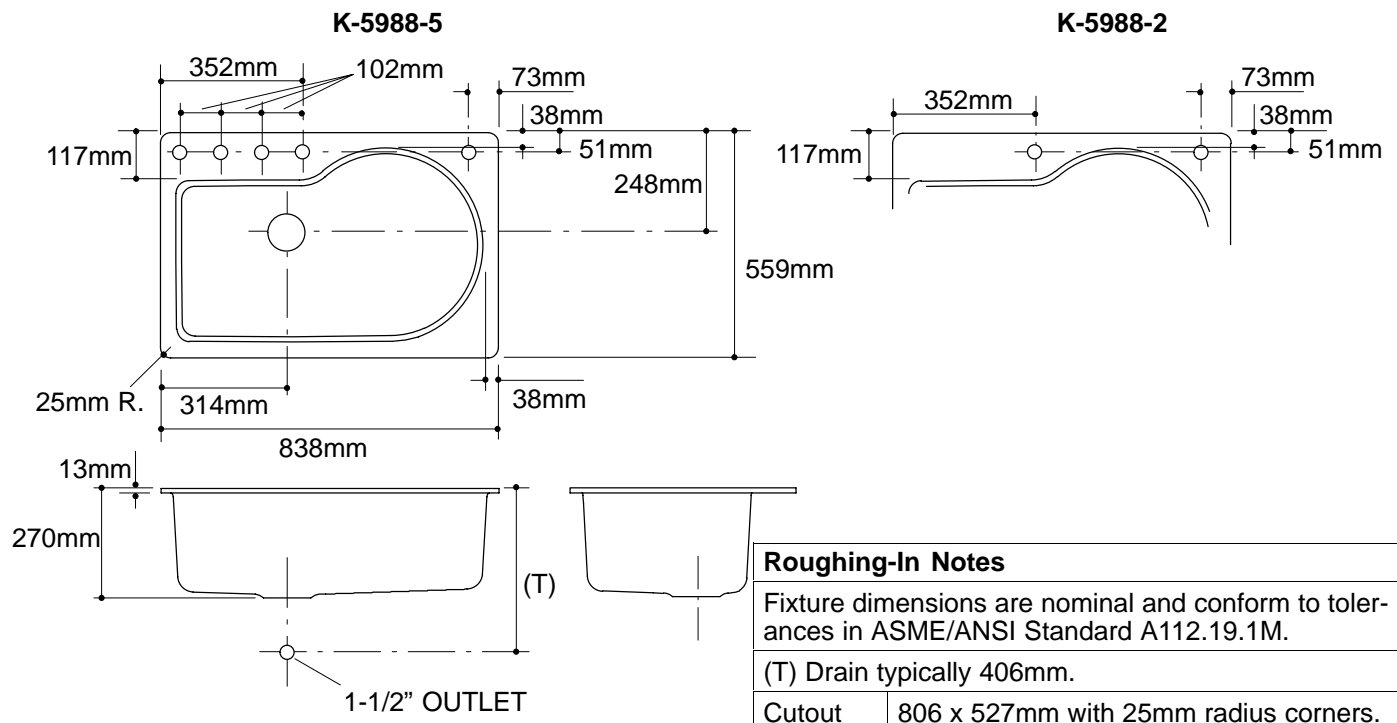

### Ordering Information

Applicable product:		
Five-hole sink	K-5988-5	shown
Two-hole sink	K-5988-2	not shown
Accessories/hardware:		
Hardwood cutting board	K-6512	optional
Accessory tray	K-6556	optional
Bottom basin rack	K-6006	optional

### Product Information

Fixture*:		basin area	water depth
Sink		762 x 483mm	254mm
Outlet	Ø92mm		
Faucet holes	Ø35mm		
* Approximate measurements for comparison only.			

### Installation Notes

Refer to installation instructions included with fixture before beginning installation.

.85<116