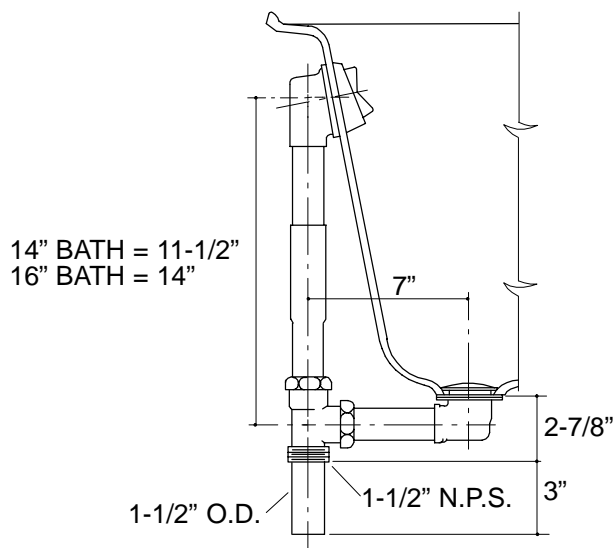

CLEARFLO

PRODUCT DIAGRAM