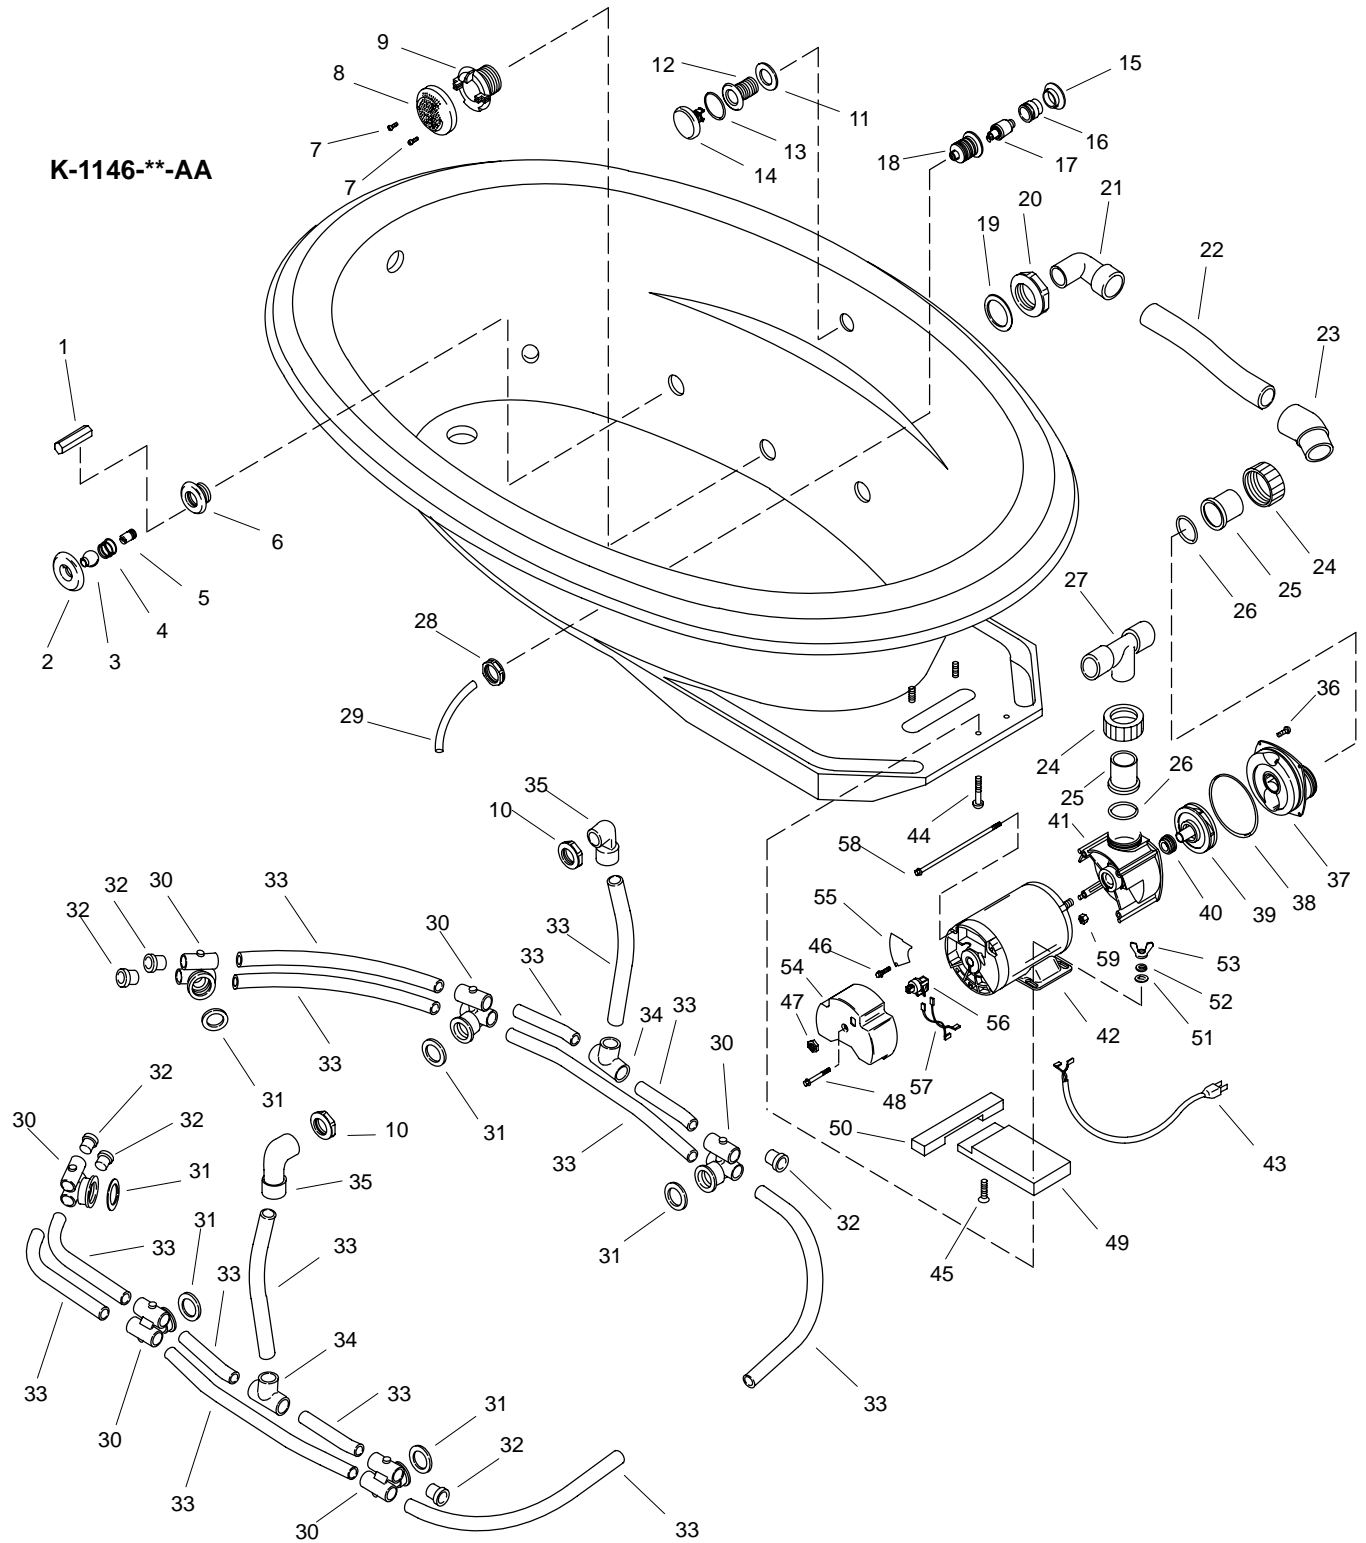

KOHLER® SERVICE PARTS

SYSTEM BASIC 6040 OVAL WHIRLPOOL

K#
K-1146-**-AA/BA

****Finish/color code must be specified when ordering.**

**Finish/color code must be specified when ordering.

KOHLER® SERVICE PARTS

SYSTEM BASIC 6040 OVAL WHIRLPOOL

SERVICE PARTS

ITEM	PART NO.	DESCRIPTION
1	95602	Jet Removal Tool
2	95603**	Trim Ring
3	95604**	Ball
4	95605	Spring
5	95606	Nozzle
6	95607	Flange
7	95609	Screw
8	95610**	Suction Hood
9	95611	Suction Flange
10		Available in Service Kit Only
11		Available in Service Kit Only
12		Available in Service Kit Only
13	95615	O-Ring
14	95616**	Aspirator Cap
15	95617**	Trim Ring
16	95618**	Button
17	95922	Actuator
18	95621	Flange
19	95622	Gasket
20	95623	Nut
21	61567	Elbow
22	95673	Tube
23	96010	Elbow
24	95624	Union Connection
25	95625	Connector
26	95626	O-Ring
27	60797	Tee
28	95627	Nut
29	96011	Tube
30	95628	Housing
31	95629	Gasket
32	95630	Plug
33		Available in Service Kit Only
34	61563	Tee
35		Available in Service Kit Only
36	95631	Screw
37	95632	Cover
38	96197	O-Ring
39	95634	Impeller
40	95635	Shaft Seal
41	95636	Volute
42	95637	Motor
43	95638	Cord
44	95639	Screw
45	95640	Screw
46	95641	Screw
47	95642	Nut
48	95643	Screw
49	95644	Spacer
50	95645	Bar
51	67123	Washer
52	95647	Lock Washer
53	95648	Wing Nut
54	95649	End Cap
55	95650	Plate
56	95651	Pressure Switch
57	95652	Wire Lead
58	95658	Bolt
59	95659	Nut
60	96124**	Trim Ring
61	96250	Jet Sleeve
62	96232	Flange
63	96247	Hose
64	96233	Nut
65	96258**	Suction Hood
66	96236	Air Switch Body
67	96235	Actuator
68	96237**	Trim Flange
69	96234**	Button
70	96242	Suction Nut
71	96253	Suction Elbow
72		Available In Service Kit Only
73	96243	Union Nut
74	96244	Connector
75	96245	O-Ring

SERVICE PARTS

ITEM	PART NO.	DESCRIPTION
76	67095	Washer
77	96259	Motor
78	96255	Switch
79	96246	Wet End
80	96260	Cord
81	96470	Spacer
82	91967	Check Valve
83	61536	Elbow
84	69228	Elbow
85	96261	Jet Housing
86	77818	Gasket