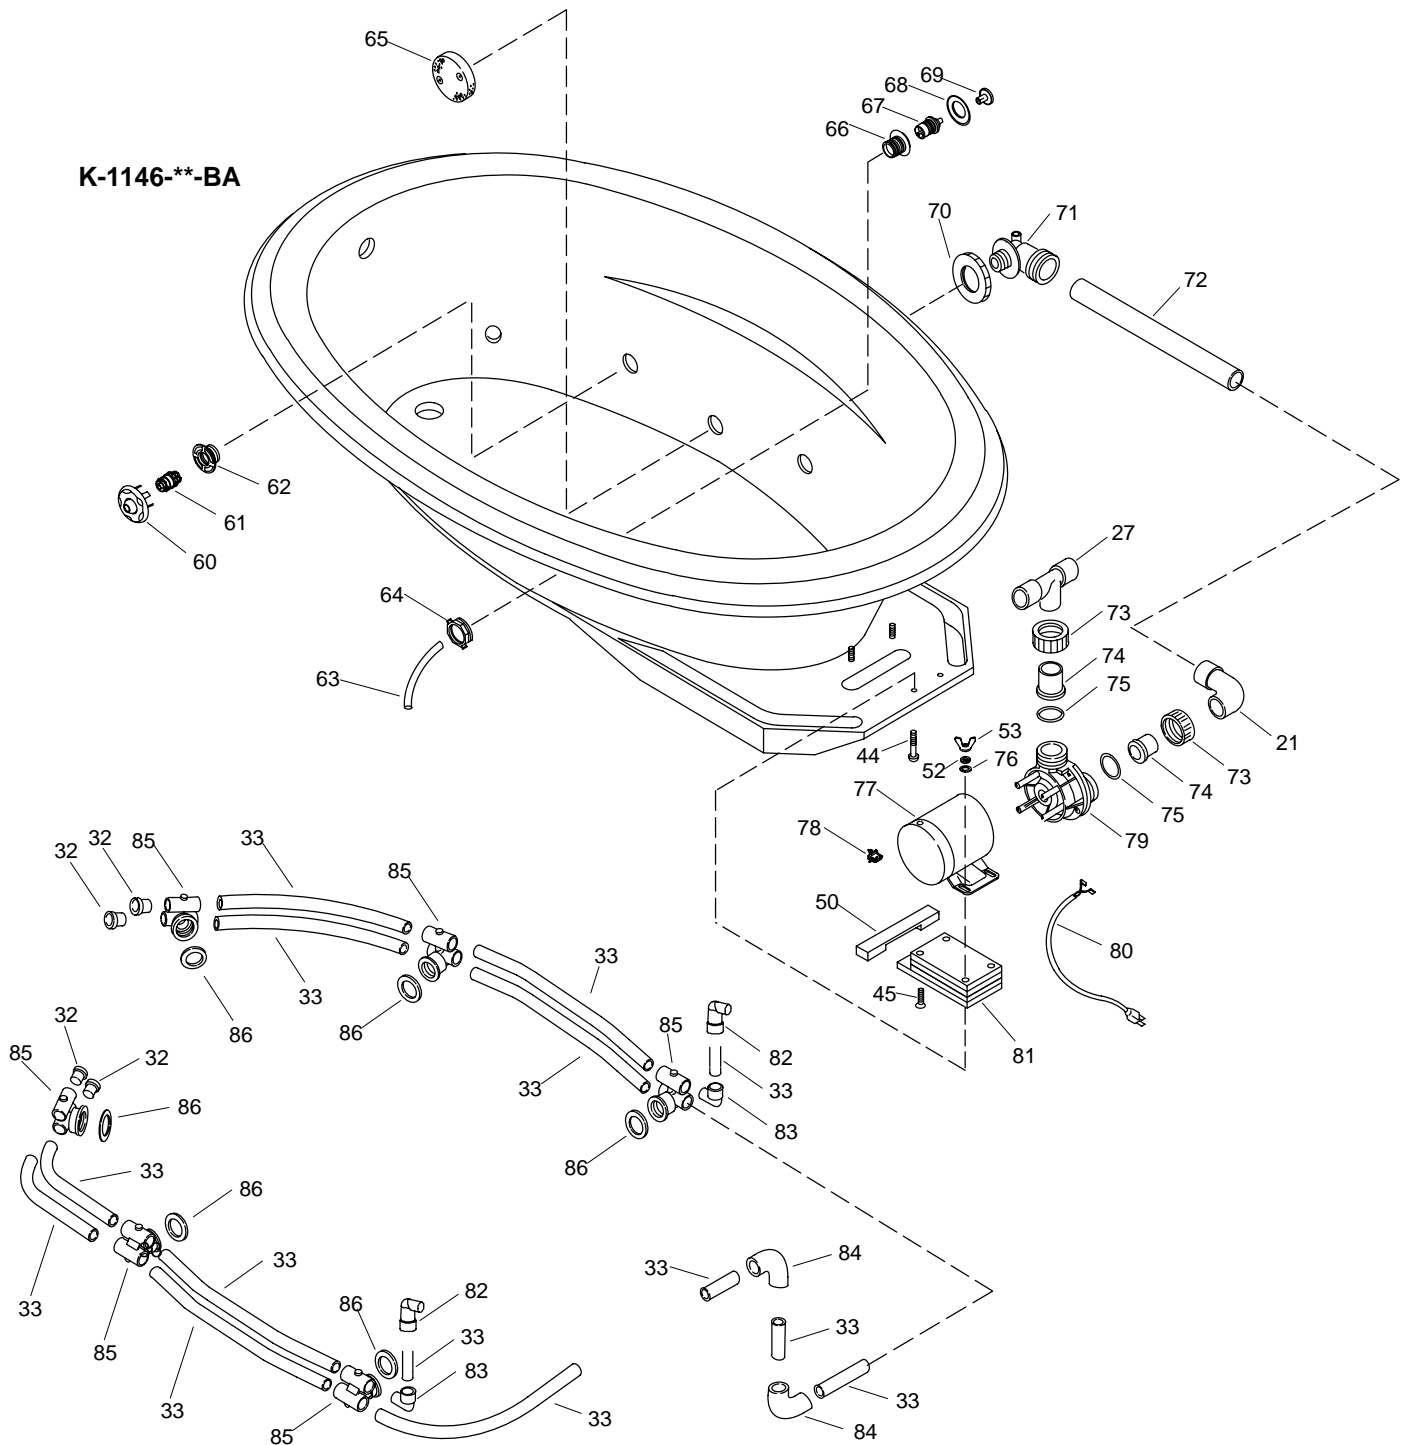

**Finish/color code must be specified when ordering.

KOHLER® SERVICE PARTS

SYSTEM BASIC 6040 OVAL WHIRLPOOL

SERVICE PARTS

ITEM	PART NO.	DESCRIPTION
1	95602	Jet Removal Tool
2	95603**	Trim Ring
3	95604**	Ball
4	95605	Spring
5	95606	Nozzle
6	95607	Flange
7	95609	Screw
8	95610**	Suction Hood
9	95611	Suction Flange
10		Available in Service Kit Only
11		Available in Service Kit Only
12		Available in Service Kit Only
13	95615	O-Ring
14	95616**	Aspirator Cap
15	95617**	Trim Ring
16	95618**	Button
17	95922	Actuator
18	95621	Flange
19	95622	Gasket
20	95623	Nut
21	61567	Elbow
22	95673	Tube
23	96010	Elbow
24	95624	Union Connection
25	95625	Connector
26	95626	O-Ring
27	60797	Tee
28	95627	Nut
29	96011	Tube
30	95628	Housing
31	95629	Gasket
32	95630	Plug
33		Available in Service Kit Only
34	61563	Tee
35		Available in Service Kit Only
36	95631	Screw
37	95632	Cover
38	96197	O-Ring
39	95634	Impeller
40	95635	Shaft Seal
41	95636	Volute
42	95637	Motor
43	95638	Cord
44	95639	Screw
45	95640	Screw
46	95641	Screw
47	95642	Nut
48	95643	Screw
49	95644	Spacer
50	95645	Bar
51	67123	Washer
52	95647	Lock Washer
53	95648	Wing Nut
54	95649	End Cap
55	95650	Plate
56	95651	Pressure Switch
57	95652	Wire Lead
58	95658	Bolt
59	95659	Nut
60	96124**	Trim Ring
61	96250	Jet Sleeve
62	96232	Flange
63	96247	Hose
64	96233	Nut
65	96258**	Suction Hood
66	96236	Air Switch Body
67	96235	Actuator
68	96237**	Trim Flange
69	96234**	Button
70	96242	Suction Nut
71	96253	Suction Elbow
72		Available In Service Kit Only
73	96243	Union Nut
74	96244	Connector
75	96245	O-Ring

SERVICE PARTS

ITEM	PART NO.	DESCRIPTION
76	67095	Washer
77	96259	Motor
78	96255	Switch
79	96246	Wet End
80	96260	Cord
81	96470	Spacer
82	91967	Check Valve
83	61536	Elbow
84	69228	Elbow
85	96261	Jet Housing
86	77818	Gasket

SERVICE KITS

PART NO.	ITEM	QTY.	DESCRIPTION
93838			1" Tube Kit
	33	1 ea.	Tube
		2 ea.	Coupling
95657			Aspirator
	10	1 ea.	Nut
	11	1 ea.	Gasket
	12	1 ea.	Flange
	33	1 ea.	Tube
		2 ea.	Coupling
	35	1 ea.	Elbow
95633			Pump
	36	4 ea.	Screw
	37	1 ea.	Cover
	38	1 ea.	O-Ring
	39	1 ea.	Impeller
	40	1 ea.	Shaft Seal
	41	1 ea.	Volute
	42	1 ea.	Motor
	43	1 ea.	Cord
	46	1 ea.	Screw
	47	1 ea.	Nut
	48	1 ea.	Screw
	54	1 ea.	End Cap
	55	1 ea.	Plate
	56	1 ea.	Pressure Switch
	57	1 ea.	Wire Lead
	58	5 ea.	Bolt
	59	1 ea.	Nut
96119			Pump Assembly
	77	1 ea.	Motor
	78	1 ea.	Switch
	79	1 ea.	Wet End
	80	1 ea.	Cord
94890			1-1/2" Suction Tube
	72	1 ea.	Tube
		2 ea.	Couplings

**Finish/color code must be specified when ordering.