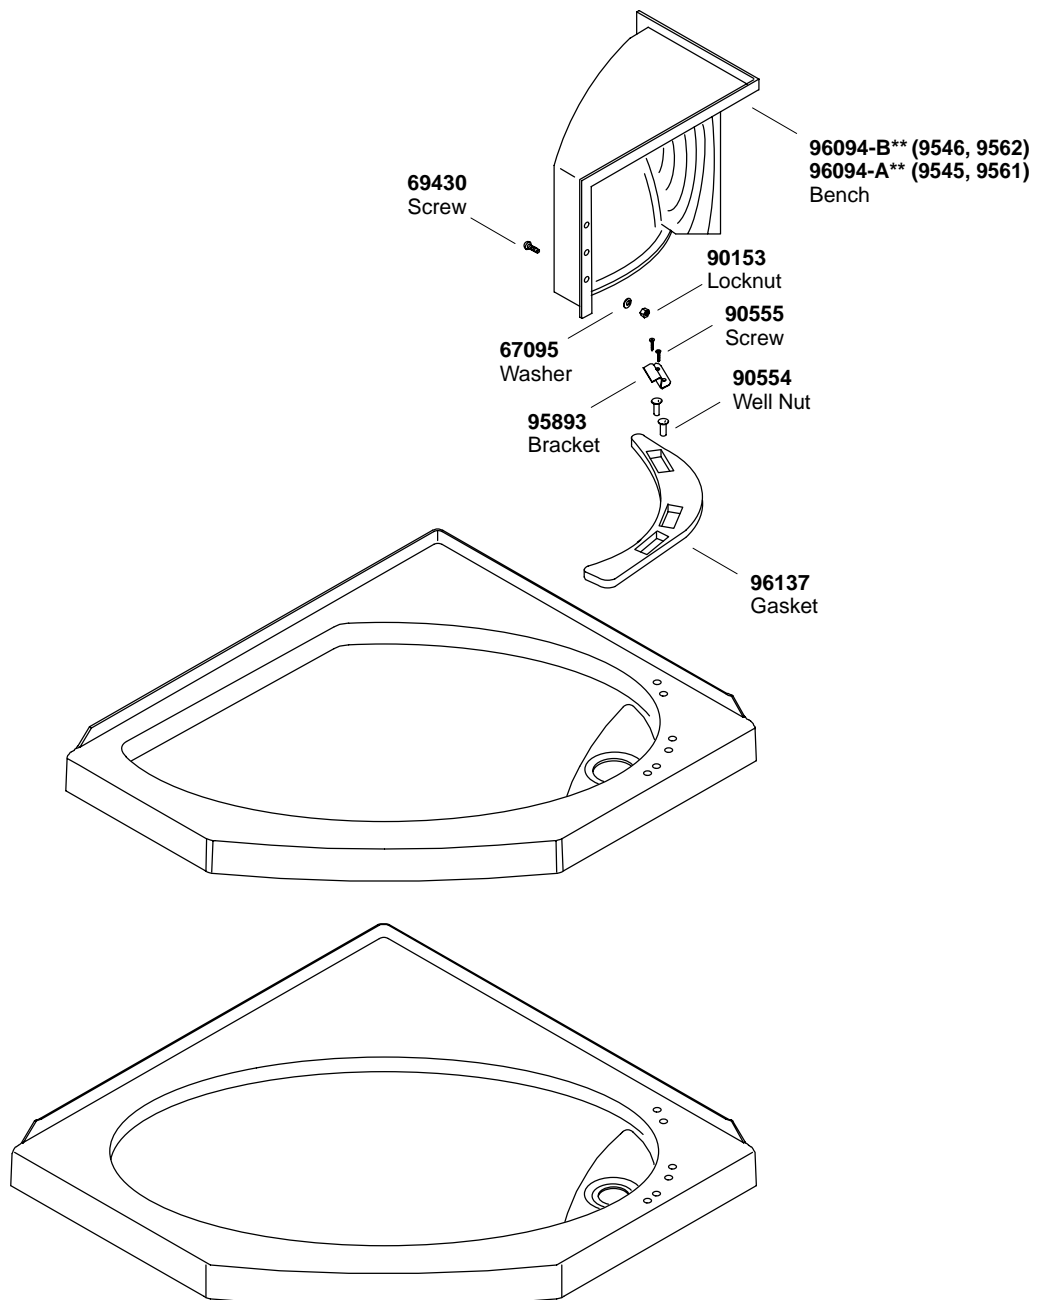

KOHLER® SERVICE PARTS

LEFT HAND CORNER AND RIGHT HAND CORNER RECEPTOR WITH BENCH

K#	Right Hand Corner/ Left Hand Bench	Left Hand Corner/ Right Hand Bench	42 X 42" Receptor	36" X 42" Receptor
K-9545-**-AA		X	X	
K-9546-**-AA	X		X	
K-9561-**-AA		X		X
K-9562-**-AA	X			X

****Finish/color code must be specified when ordering.**