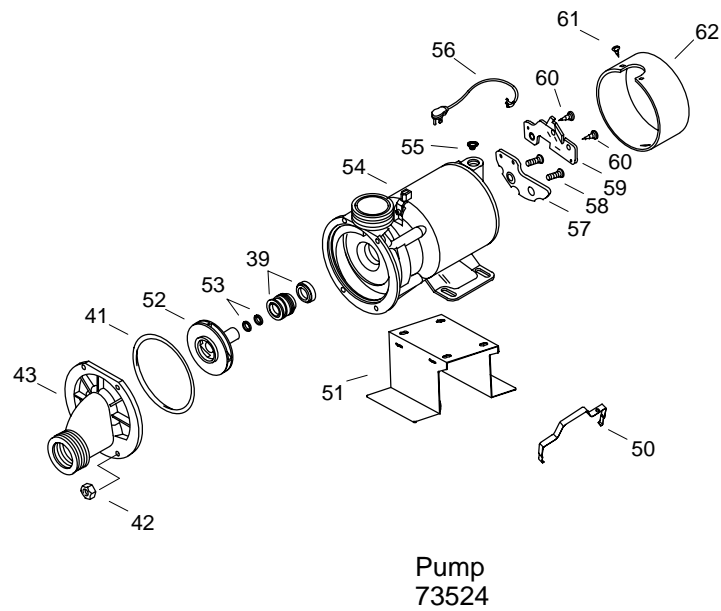

**Finish/color code must be specified when ordering.

SERVICE PARTS

ITEM	PART NO.	DESCRIPTION
1	65226**	Suction Cover Plug
2	65054-S	Screw
	65054-1E	Screw (9698-PB)
3	67999**	Cover (Colored Finishes)
	65061**	Cover (Metal Finishes)
4	65355	Suction Spacer
5	65036	Suction Flange
6	93766**	Cover
7		Available in Service Kit Only
8	73588	Keypad
9	73513	Flange
10	73521	Wire
11	65157	Nut
12	67889	Jet Housing
13	67665	Plug
14	65885	Gasket
15		Available in Service Kit Only
16	90613	Cable
17	95518	Wrench
18	91431	Clamp
19	61563	Tee
20	91967	Check Valve
21	60797	Tee
22	60848	Connector
23	60979	Slip Nut
24	94821	O-Ring
25	93709	Connector
26	60979-A	Nut
27		Available in Service Kit Only
28	61567	Elbow
29	61249	Coupling
30		Available in Service Kit Only
31	65886	Gasket
32	73518	Plug
33	93685	Housing
34	60703	Tubing
35	65156**	Flange
36	65451	O-Ring
37		Available in Service Kit Only
38	73534	Motor
39	60985	Seal
40	73555	Impeller
41	73558	O-Ring
42	73559	Nut
43	73552	Cover
44	21998	Screw
45	95894	Circuit Board
46	74705	Barrier
47	73569	Base
48	94812	Screw
49	73515-C	Mount
50	95517	Clip
51	73508-C	Bracket
52	73529	Impeller
53	60912	Pump Shim
54		Available in Service Kit Only
55	93003	Strain Relief
56	93000	Cord
57	92146	Timer
58		Available in Service Kit Only
59	92145	Switch
60		Available in Service Kit Only
61		Available in Service Kit Only
62		Available in Service Kit Only
63	67429	Flange
64	30739	Jet Tool
65	67594	O-Ring
66		Available in Service Kit Only
67	60394-P	Lubricant Packet

SERVICE KITS

PART NO.	ITEM	QTY.	DESCRIPTION
73584			Switch Assembly
	7	1 ea.	Circuit Board
	8	1 ea.	Keypad
93838			1" Tube Kit
	15	1 ea.	Tube
	2	ea.	Coupling
94890			1-1/2" Suction Tube Kit
	27	1 ea.	Tube
	1	ea.	Elbow
94853			1-1/2" Tube Kit
	30	1 ea.	Tube
	2	ea.	Coupling
90105**			Air Switch
	36	1 ea.	O-Ring
	37	1 ea.	Air Switch
73533			Pump (w/Integral Heater)
	38	1 ea.	Motor
	39	1 ea.	Seal
	40	1 ea.	Impeller
	41	1 ea.	O-Ring
	42	4 ea.	Nut
	43	1 ea.	Cover
	44	4 ea.	Screw
	45	1 ea.	Circuit Board
	46	1 ea.	Barrier
	47	1 ea.	Base
	48	4 ea.	Screw
73524			Pump
	39	1 ea.	Seal
	41	1 ea.	O-Ring
	42	4 ea.	Nut
	43	1 ea.	Cover
	52	1 ea.	Impeller
	53	1 ea.	Pump Shim
	54	1 ea.	Motor
	55	1 ea.	Strain Relief
	56	1 ea.	Cord
	57	1 ea.	Timer
	58	2 ea.	Screw
	59	1 ea.	Switch
	60	2 ea.	Screw
	61	1 ea.	Screw
	62	1 ea.	End Cap
73525			Motor/Control
	54	1 ea.	Motor
	55	1 ea.	Strain Relief
	56	1 ea.	Cord
	57	1 ea.	Timer
	58	2 ea.	Screw
	59	1 ea.	Switch
	60	2 ea.	Screw
	61	1 ea.	Screw
	62	1 ea.	End Cap
65042**			Directional Jet (Metal Finishes)
	65	1 ea.	O-Ring
	66	1 ea.	Jet
65044**			Directional Jet (Colored Finishes)
	65	1 ea.	O-Ring
	66	1 ea.	Jet

**Finish/color code must be specified when ordering.