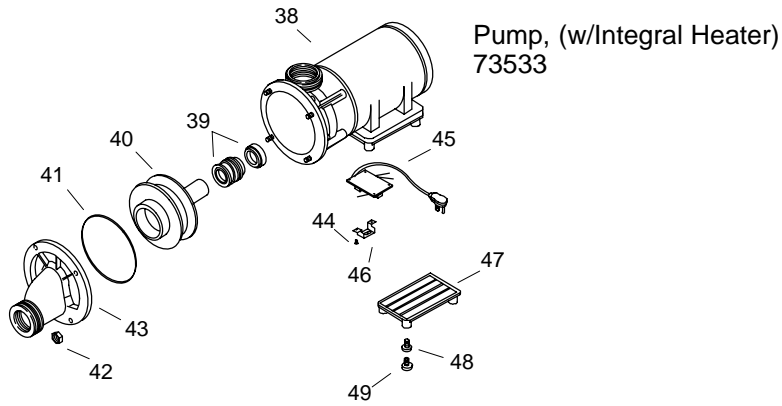

KOHLER® SERVICE PARTS

ACRYLIC WHIRLPOOL

K#	w/Heater	Pump	Bracket/Base	Switch	Jet Trim
K-1209-**-AA	N/A	73524	73508-C	90105	
K-1209-L-**-AA	N/A	73524	73508-C	90105	
K-1209-R-**-AA	N/A	73524	73508-C	90105	
K-1404-H-**-AA	In Pump	73533	73569	73584	
K-9694-**-BA					Jet Trim Only

****Finish/color code must be specified when ordering.**

**Finish/color code must be specified when ordering.

SERVICE PARTS

ITEM	PART NO.	DESCRIPTION
1	65226**	Suction Cover Plug
2	65054-S	Screw
	65054-1E	Screw (9698-PB)
3	67999**	Cover (Colored Finishes)
	65061**	Cover (Metal Finishes)
4	65355	Suction Spacer
5	65036	Suction Flange
6	93766**	Cover
7		Available in Service Kit Only
8	73588	Keypad
9	73513	Flange
10	73521	Wire
11	65157	Nut
12	67889	Jet Housing
13	67665	Plug
14	65885	Gasket
15		Available in Service Kit Only
16	90613	Cable
17	95518	Wrench
18	91431	Clamp
19	61563	Tee
20	91967	Check Valve
21	60797	Tee
22	60848	Connector
23	60979	Slip Nut
24	94821	O-Ring
25	93709	Connector
26	60979-A	Nut
27		Available in Service Kit Only
28	61567	Elbow
29	61249	Coupling
30		Available in Service Kit Only
31	65886	Gasket
32	73518	Plug
33	93685	Housing
34	60703	Tubing
35	65156**	Flange
36	65451	O-Ring
37		Available in Service Kit Only
38	73534	Motor
39	60985	Seal
40	73555	Impeller
41	73558	O-Ring
42	73559	Nut
43	73552	Cover
44	21998	Screw
45	95894	Circuit Board
46	74705	Barrier
47	73569	Base
48	94812	Screw
49	73515-C	Mount
50	95517	Clip
51	73508-C	Bracket
52	73529	Impeller
53	60912	Pump Shim
54		Available in Service Kit Only
55	93003	Strain Relief
56	93000	Cord
57	92146	Timer
58		Available in Service Kit Only
59	92145	Switch
60		Available in Service Kit Only
61		Available in Service Kit Only
62		Available in Service Kit Only
63	67429	Flange
64	30739	Jet Tool
65	67594	O-Ring
66		Available in Service Kit Only
67	60394-P	Lubricant Packet