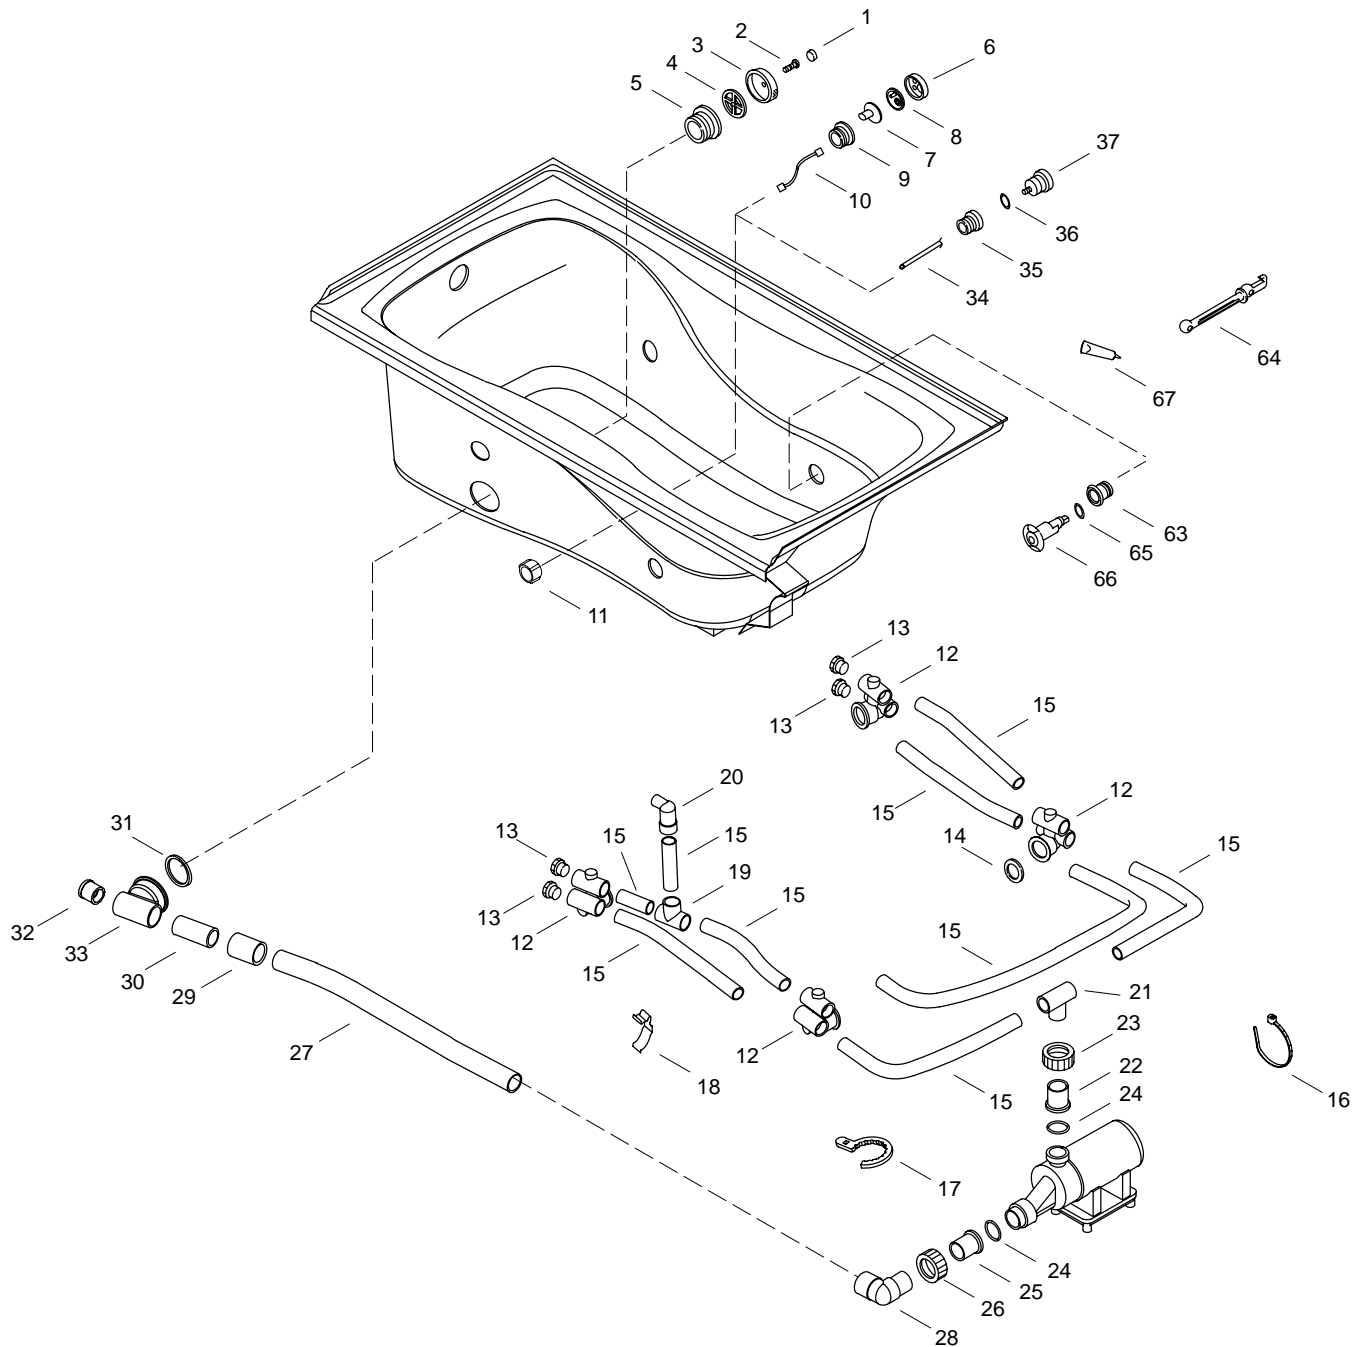

KOHLER® SERVICE PARTS

ACRYLIC WHIRLPOOL

K#	w/Heater	Pump	Bracket/Base	Switch	Jet Trim
K-1209-**-AA	N/A	73524	73508-C	90105	
K-1209-L-**-AA	N/A	73524	73508-C	90105	
K-1209-R-**-AA	N/A	73524	73508-C	90105	
K-1404-H-**-AA	In Pump	73533	73569	73584	
K-9694-**-BA					Jet Trim Only

SERVICE KITS

PART NO.	ITEM	QTY.	DESCRIPTION
73584			Switch Assembly
	7	1 ea.	Circuit Board
	8	1 ea.	Keypad
93838			1" Tube Kit
	15	1 ea.	Tube
	2	ea.	Coupling
94890			1-1/2" Suction Tube Kit
	27	1 ea.	Tube
	1	ea.	Elbow
94853			1-1/2" Tube Kit
	30	1 ea.	Tube
	2	ea.	Coupling
90105**			Air Switch
	36	1 ea.	O-Ring
	37	1 ea.	Air Switch
73533			Pump (w/Integral Heater)
	38	1 ea.	Motor
	39	1 ea.	Seal
	40	1 ea.	Impeller
	41	1 ea.	O-Ring
	42	4 ea.	Nut
	43	1 ea.	Cover
	44	4 ea.	Screw
	45	1 ea.	Circuit Board
	46	1 ea.	Barrier
	47	1 ea.	Base
	48	4 ea.	Screw
73524			Pump
	39	1 ea.	Seal
	41	1 ea.	O-Ring
	42	4 ea.	Nut
	43	1 ea.	Cover
	52	1 ea.	Impeller
	53	1 ea.	Pump Shim
	54	1 ea.	Motor
	55	1 ea.	Strain Relief
	56	1 ea.	Cord
	57	1 ea.	Timer
	58	2 ea.	Screw
	59	1 ea.	Switch
	60	2 ea.	Screw
	61	1 ea.	Screw
	62	1 ea.	End Cap
73525			Motor/Control
	54	1 ea.	Motor
	55	1 ea.	Strain Relief
	56	1 ea.	Cord
	57	1 ea.	Timer
	58	2 ea.	Screw
	59	1 ea.	Switch
	60	2 ea.	Screw
	61	1 ea.	Screw
	62	1 ea.	End Cap
65042**			Directional Jet (Metal Finishes)
	65	1 ea.	O-Ring
	66	1 ea.	Jet
65044**			Directional Jet (Colored Finishes)
	65	1 ea.	O-Ring
	66	1 ea.	Jet