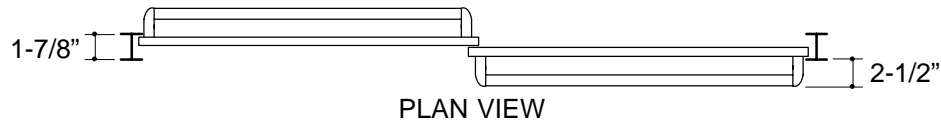

FOCAL

Roughing-In Notes	A	B
K-701010	58"	43-45"
K-701011	58"	45-47"
K-701012	58"	47-49"
K-701013	58"	49-51"
K-701014	58"	51-53"
K-701015	58"	53-55"
K-701016	58"	55-57"
K-701017	58"	57-59"
K-701018	58"	59-61"
K-701019	58"	61-63"
K-701020	58"	63-65"
K-701021	58"	65-67"
K-701022	58"	67-69"
K-701023	58"	69-71"
K-701024	55-3/4"	50-52"
K-701025	55-3/4"	53-55"
K-701026	55-3/4"	55-57"
K-701027	55-3/4"	57-59"
K-711000 Custom	50-60"	48-72"

PRODUCT DIAGRAM

K-701010 Focal Bypass Bath Shower Doors

Page 2 of 2
115798-4-CA (-)

THE BOLD LOOK
OF **KOHLER**®