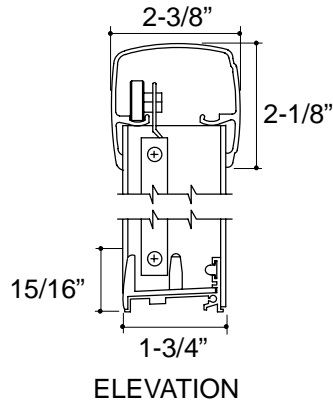

FOCAL

Roughing-In Notes	A	B
K-701010	58"	43-45"
K-701011	58"	45-47"
K-701012	58"	47-49"
K-701013	58"	49-51"
K-701014	58"	51-53"
K-701015	58"	53-55"
K-701016	58"	55-57"
K-701017	58"	57-59"
K-701018	58"	59-61"
K-701019	58"	61-63"
K-701020	58"	63-65"
K-701021	58"	65-67"
K-701022	58"	67-69"
K-701023	58"	69-71"
K-701024	55-3/4"	50-52"
K-701025	55-3/4"	53-55"
K-701026	55-3/4"	55-57"
K-701027	55-3/4"	57-59"
K-711000 Custom	50-60"	48-72"

PRODUCT DIAGRAM

K-701010 Focal Bypass Bath Shower Doors

Page 2 of 2
115798-4-CA (-)

THE BOLD LOOK
OF **KOHLER**®