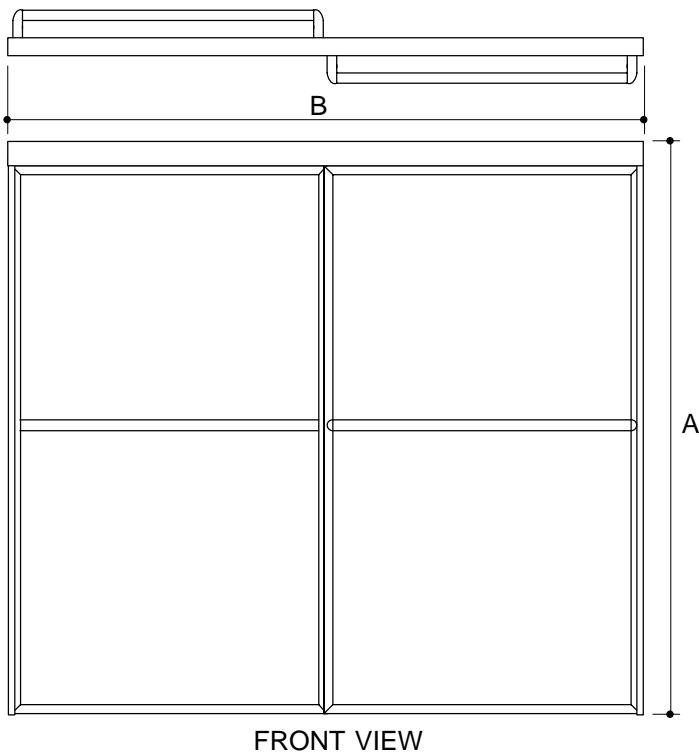

FOCAL

Roughing-In Notes	A	B
K-701010	58"	43-45"
K-701011	58"	45-47"
K-701012	58"	47-49"
K-701013	58"	49-51"
K-701014	58"	51-53"
K-701015	58"	53-55"
K-701016	58"	55-57"
K-701017	58"	57-59"
K-701018	58"	59-61"
K-701019	58"	61-63"
K-701020	58"	63-65"
K-701021	58"	65-67"
K-701022	58"	67-69"
K-701023	58"	69-71"
K-701024	55-3/4"	50-52"
K-701025	55-3/4"	53-55"
K-701026	55-3/4"	55-57"
K-701027	55-3/4"	57-59"
K-711000 Custom	50-60"	48-72"

PRODUCT DIAGRAM

K-701010 Focal Bypass Bath Shower Doors

Page 2 of 2
115798-4-CA (-)

THE BOLD LOOK
OF **KOHLER**®