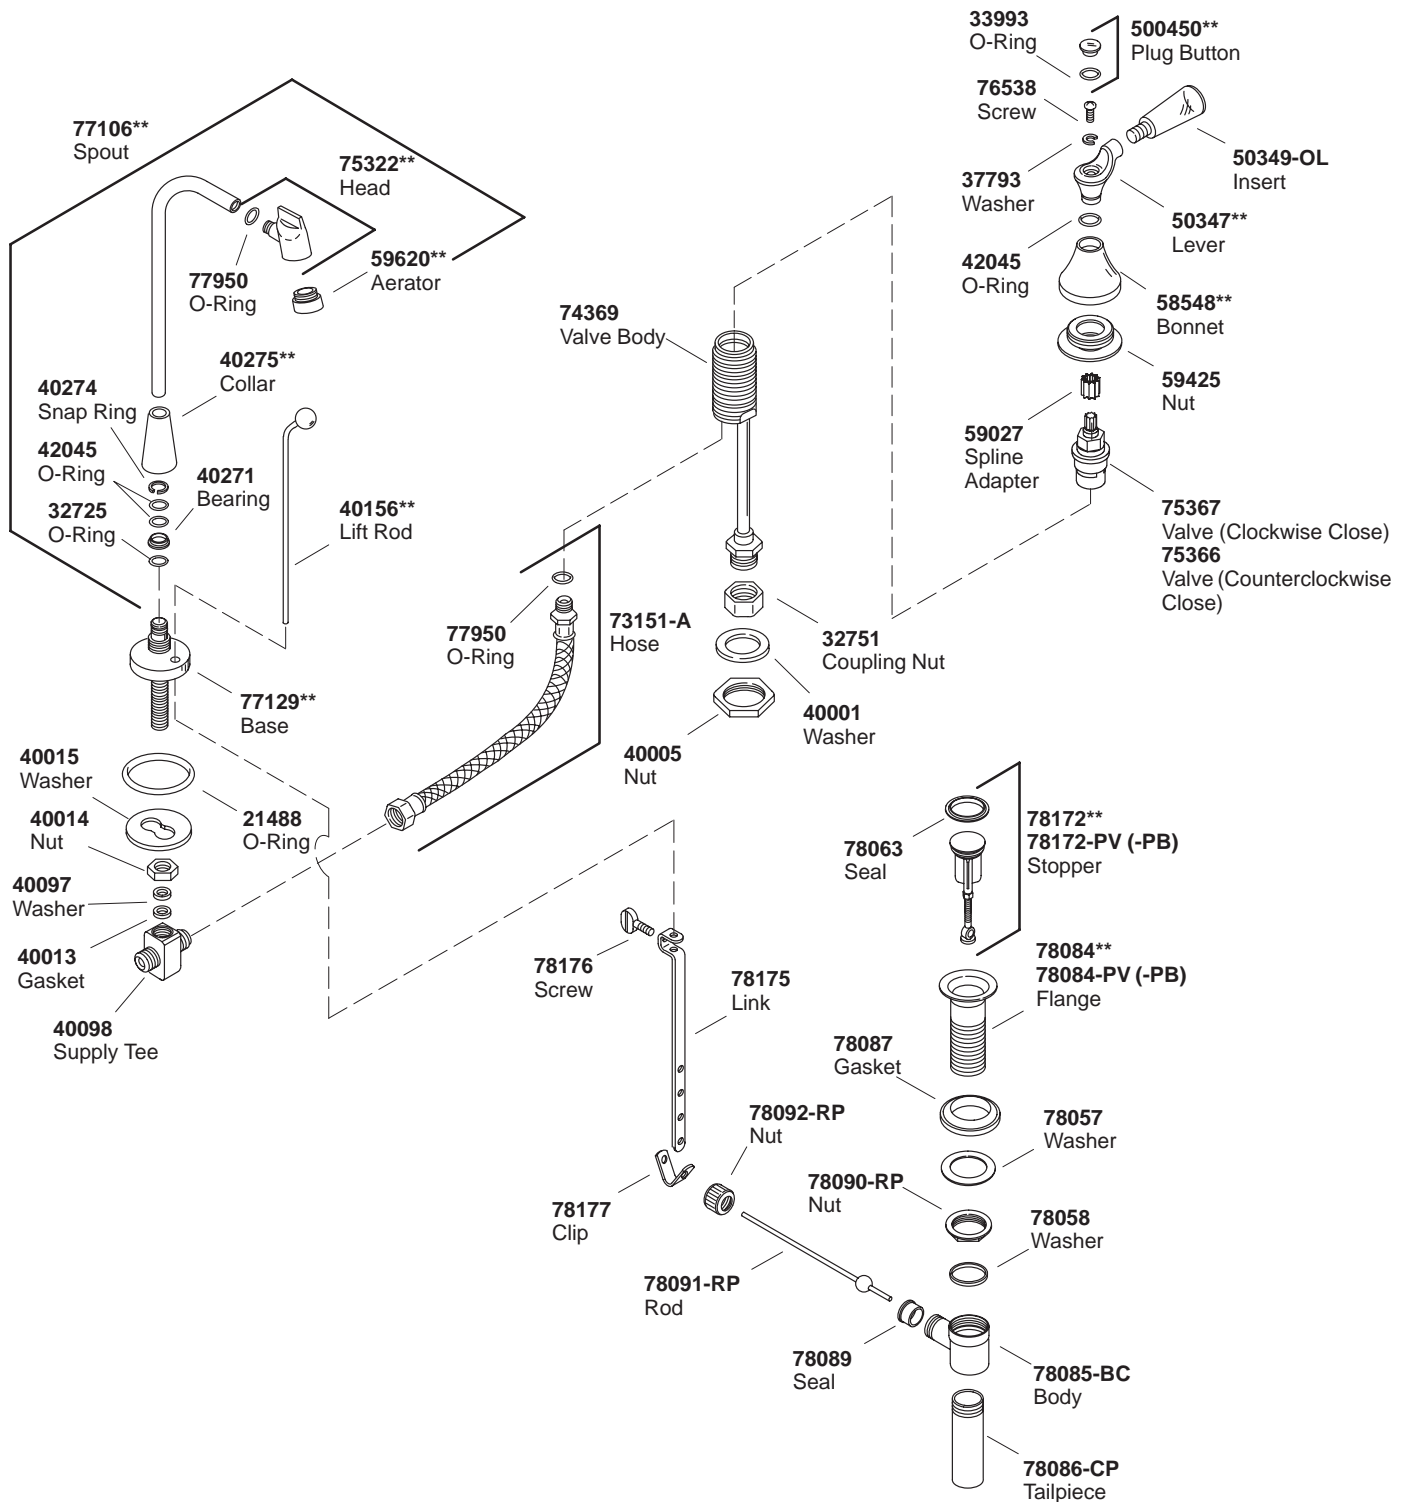

KOHLER[®] SERVICE PARTS

FLAIR™ WIDESPREAD LAVATORY FAUCET WITH MULTI-SWIVEL SPOUT

K#	Lever Handle
6244-4-**-AA	X

**Finish/color code must be specified when ordering.