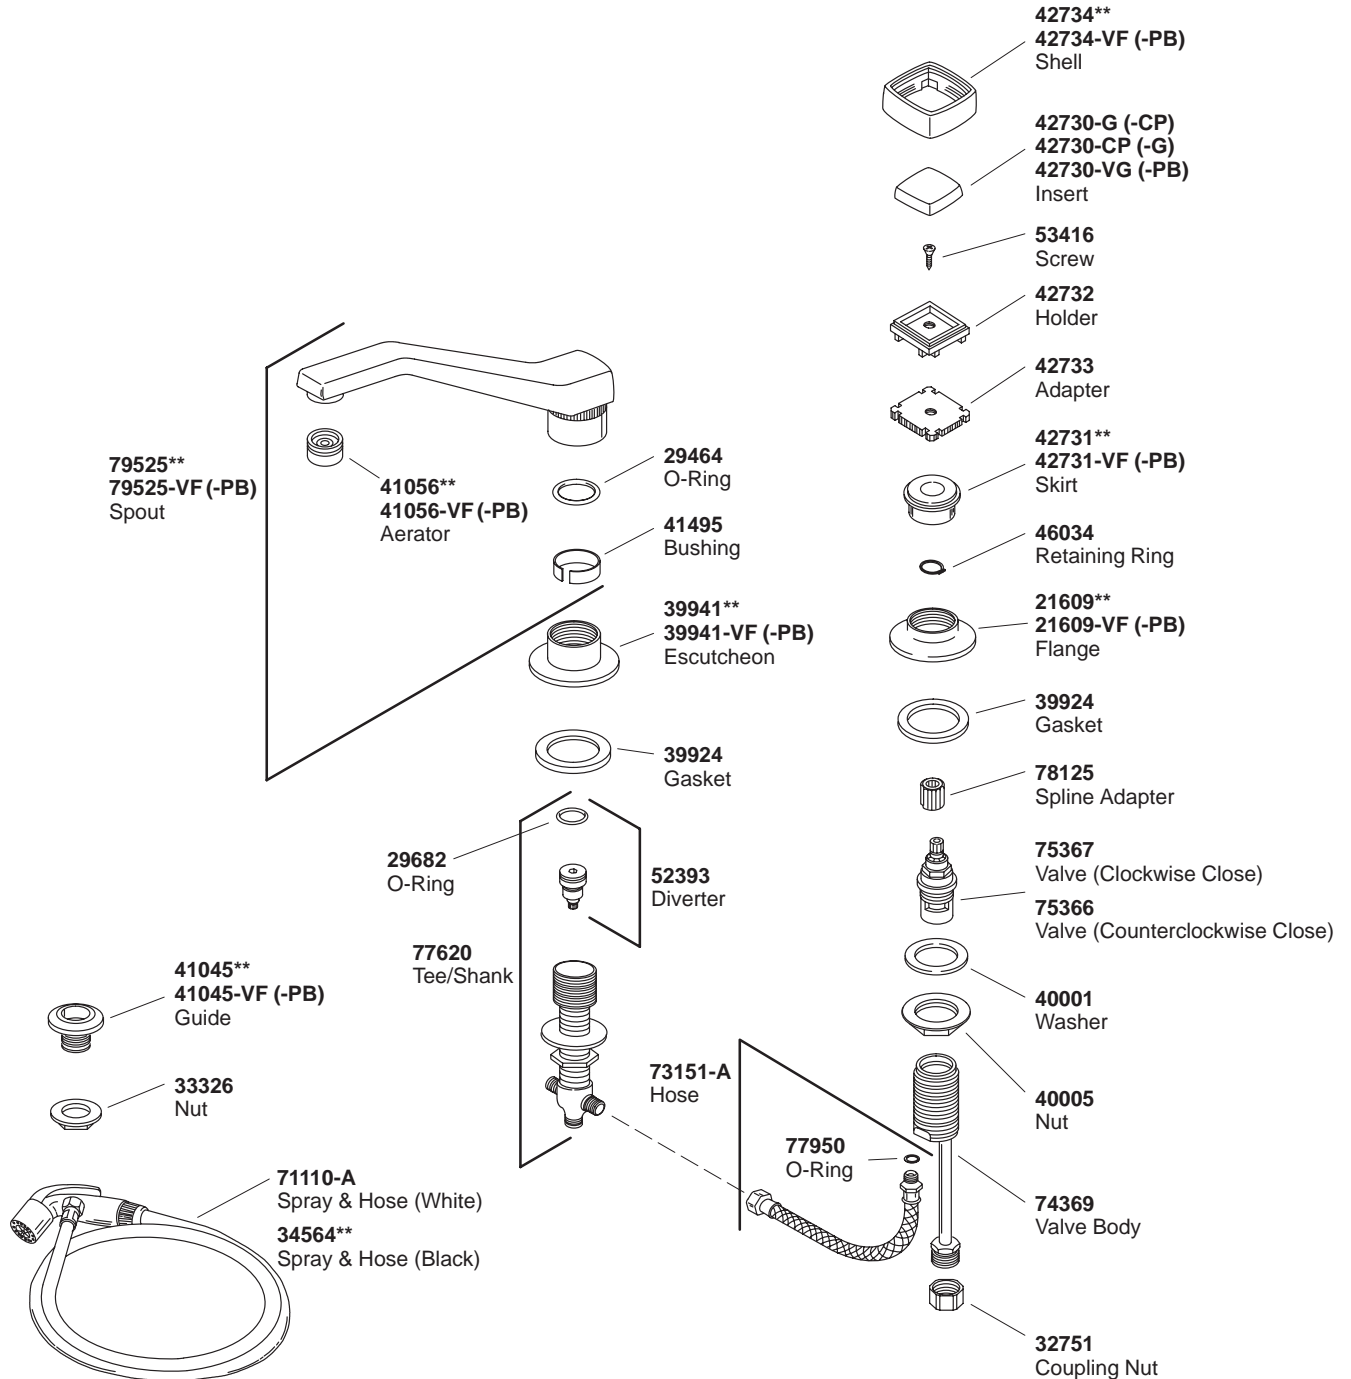

KOHLER® SERVICE PARTS

ALTERNA™ SINK FAUCET

K#	Black Handspray	White Handspray
K-6972-2-**-CA	X	
K-6973-2-**-DB		X

**Finish/color code must be specified when ordering.