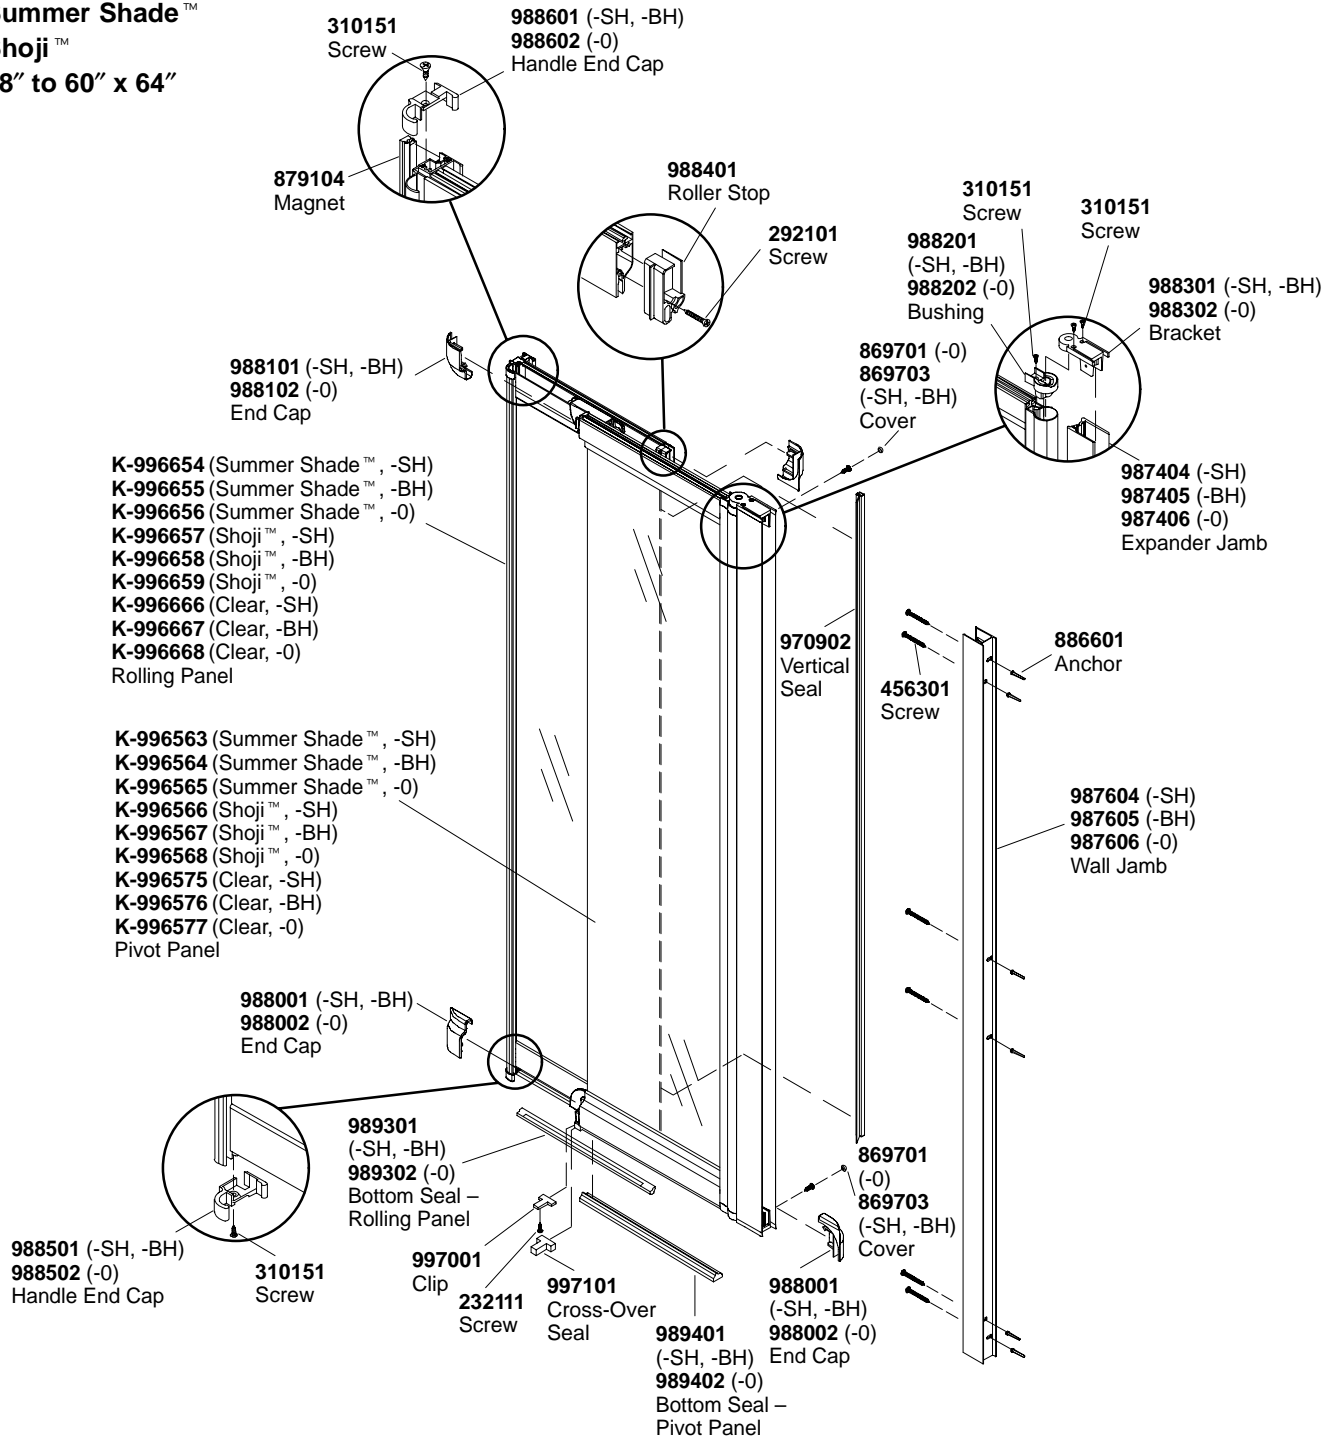

Clear
Summer Shade™
Shoji™
48" to 60" x 64"

RIGHT SIDE

Finish/Color Code Guide	
-BH	= Bright Brass
-SH	= Bright Silver
-0	= White

**Finish/color code must be specified when ordering.