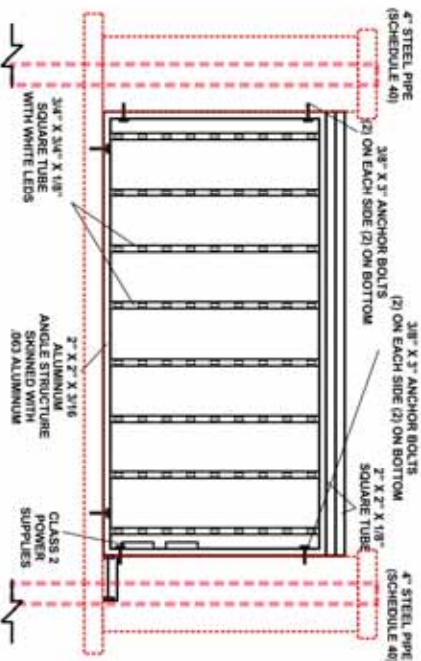

CABINET COLORS
 Behr 240F-7D (Root Beer)
 White

CABINET MOUNTING DETAILS

Manufacture & Install (1) Double Sided Illuminated Monument Sign
 Main ID: Internally Illuminated Cabinet Sign Painted Behr 240 F-7D (Root Beer)
 3/16" White Acrylic With Trans. Bristol Blue & Trans. Light Beige Vinyls, White LEDs
 Decorative Moldings Painted White
 Cabinet & Decorative Moldings Will Have Trico Plex Stucco Finish
 Includes New Poles & Foundation
 Masonry & Landscaping Done By Others