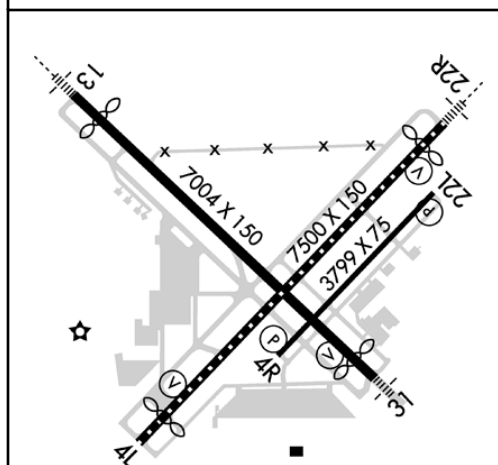

BTR**Baton Rouge Metropolitan, Ryan Field
BATON ROUGE, LA**

4.0 mi. N of city. N30-31.97 W091-08.99 Mag Var: 3 deg E

Nav aids:

Type:	ID:	Freq:	Radial:	Distance:
VOR	BTR	116.5	063	8
NDB	BT	284	129	4.4

Approach Freqs:Houston Center 126.35 Baton Rouge 120.3 W
Baton Rouge 126.5 E**WX Contacts:**

Right Traffic: 22R; 04R;

Noise Abatement:

Runway 4L noise sensitive midnight to 7 am

Communication Freqs:Unicom 122.95 TWR 118.45
GND 121.9 CTAF 118.45
CLNC DEL 119.4 ARR 120.3
FSS DE RIDDER 122.2**Tower Hours:** 5 am to 12 am

Low - 3 clicks in 5 secs.

Med - 5 clicks in 5 secs.

Hi - 7 clicks in 5 secs.

Beacon: 24 hrs

BTR Elevation: 70

Phone: 225-355-0333 Fax: 225-355-2334

Charts: HOUSTON;

Approaches: ILS; LOC BC; VOR; VOR/DME; NDB; NDB/DME; ASR; GPS
RNAV;