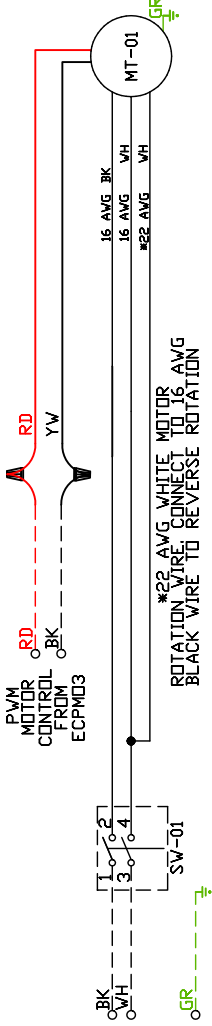

Exhaust Fan Wiring

JOB 5844108 - Sixth Baptist Church

DRAWING NUMBER EXH5844108-1

SHIP DATE 2/6/2023

MODEL RADU86H

Installed Options

1
2
3
4
5
6
7
8
9
10
11
12
13
14
15
16
17
18
19
20
21
22
23

Component Identification
Label Description Location

MT-01 Fan Motor [3]

SW-01 Main disconnect switch [3]

EXHAUST MOTOR_INED 0.75HP-115V-.1P-8.9FLA

ELECTRICAL INFORMATION
MOTOR/CTRL MCA: 11.2A
MOTOR/CTRL MOP: 20A

NOTES
- - - - DENOTES FIELD WIRING
_ _ _ _ DENOTES INTERNAL WIRING

WIRE COLOR

BK - BLACK	YW - YELLOW
BL - BLUE	GR - GREEN
BR - BROWN	GY - GRAY
OR - ORANGE	PR - PURPLE
RD - RED	PK - PINK
WH - WHITE	