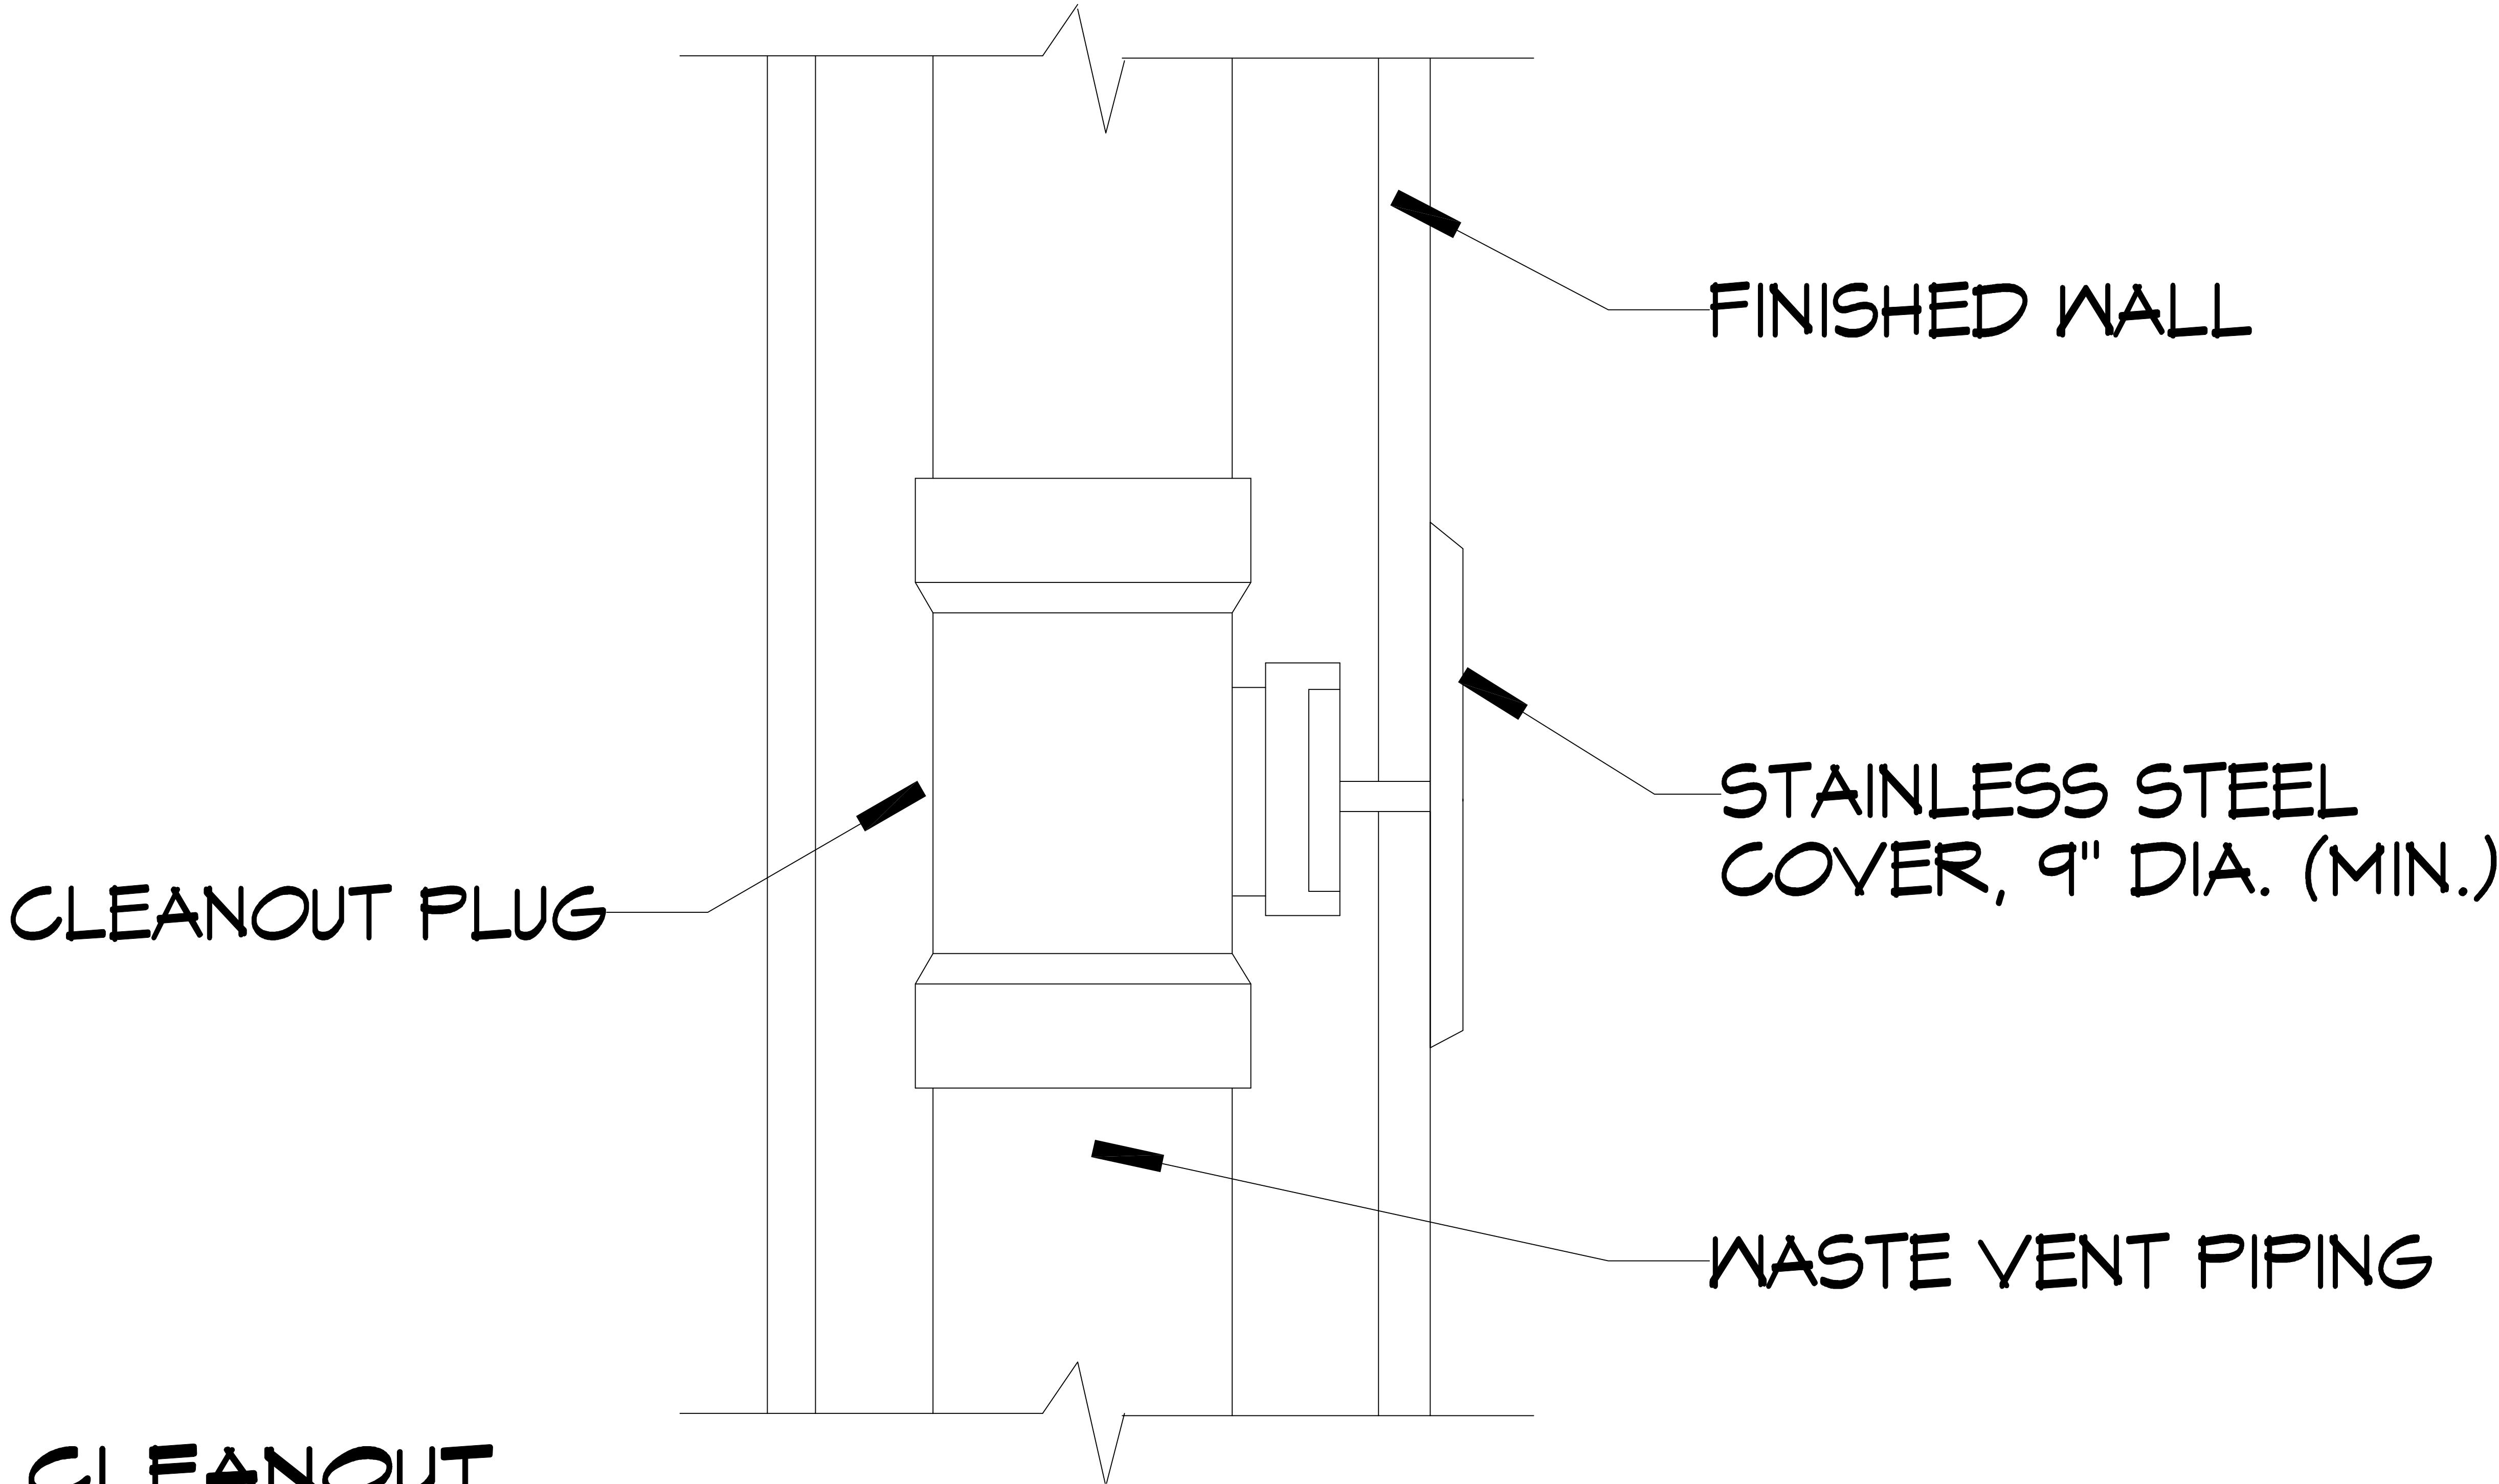

H

FLOOR DRAIN

J

WALL CLEANOUT

TYPICAL DETAILS

SCALE: NTS