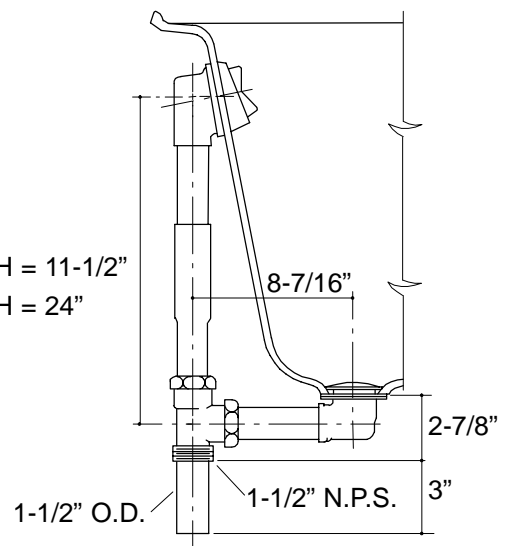

Ordering Information

Applicable drain:	
Above- or through-the-floor installations:	
23-3/8" bath or bath whirlpool	K-7163
14" bath or bath whirlpool	K-7166-AF
26" bath or bath whirlpool	K-7166-AF

K-7163

K-7166