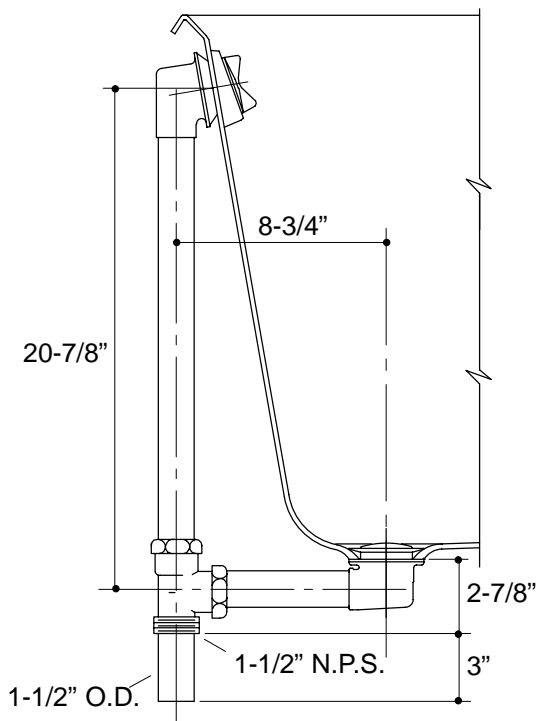

Ordering Information

Applicable drain:	
Above- or through-the-floor installations:	
23-3/8" bath or bath whirlpool	K-7163
14" bath or bath whirlpool	K-7166-AF
26" bath or bath whirlpool	K-7166-AF

K-7163

K-7166