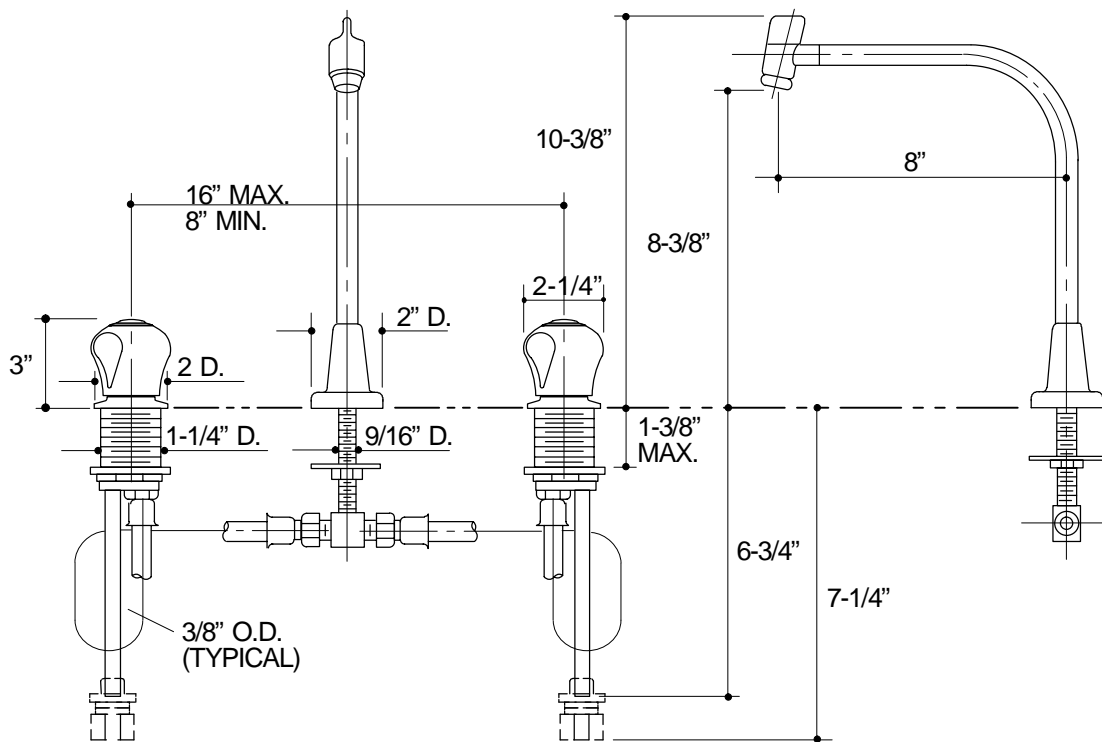

**KITCHEN SINK FAUCET
K-15255-P**

FEATURES

- Metal construction
- Flexible connections
- Reversible quarter-turn washerless ceramic disc valves
- 8" Multi-Swivel™ swing spout
- Rotating aerator
- 2.2 gallons per minute
- Sculptured acrylic handles
- Ground joint connections

Model	Description	
K-15255-P	Coralais Kitchen Sink Faucet	<input type="checkbox"/> CP

PRODUCT SPECIFICATION:

Two-handle kitchen sink faucet shall be of metal construction. Faucet shall feature reversible quarter-turn washerless ceramic disc valves, assuring positive handle stop positioning. Product shall include flexible connections, 8" Multi-Swivel swing spout, rotating aerator, sculptured acrylic handles, and ground joint connections. Faucet shall be Kohler Model K-15255-P-CP.