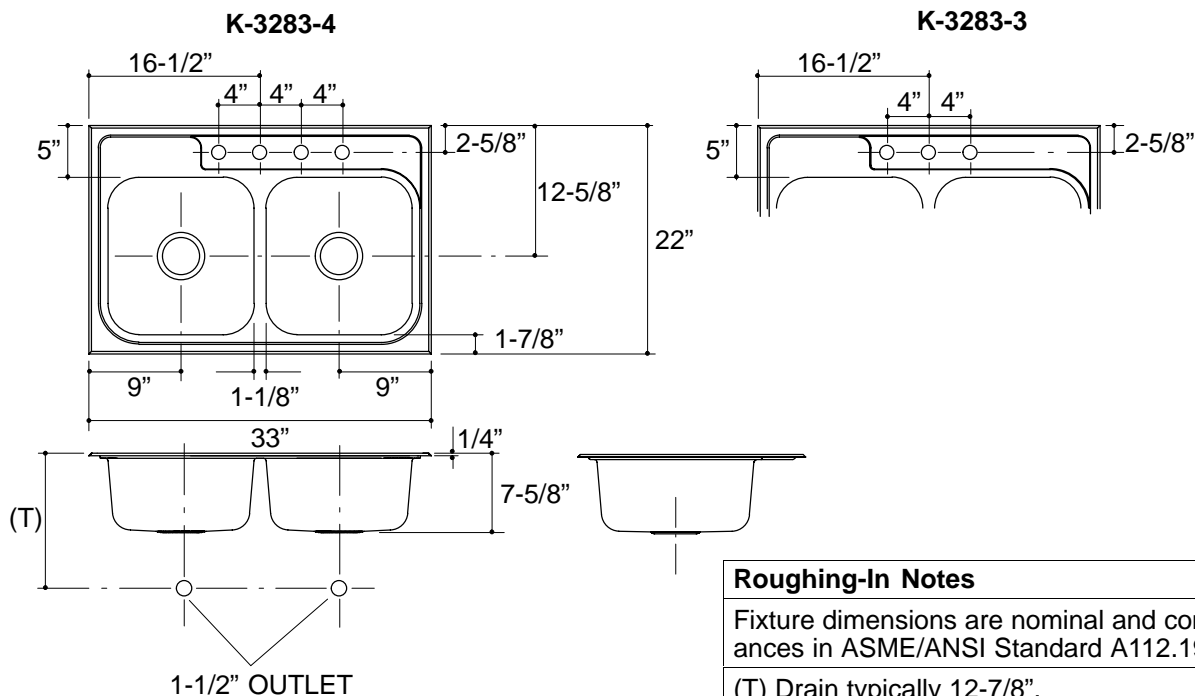

### Ordering Information

Applicable product:		
Four-hole sink	K-3283-4 K-3283-4H*	shown
Three-hole sink	K-3283-3 K-3283-3H*	not shown
*The variation H denotes additional highlighted finishing on faucet deck.		
Accessories/hardware:		
Hardwood cutting board	K-3293	optional

### Product Information

Fixture*:		basin area	water depth
Sink		14" x 15"	7"
Outlet	3-5/8" D.		
Faucet holes	1-7/16" D.		
* Approximate measurements for comparison only.			

#### Roughing-In Notes

Fixture dimensions are nominal and conform to tolerances in ASME/ANSI Standard A112.19.3M.

(T) Drain typically 12-7/8".

Cutout	32-1/2" x 21-1/2" with 1/2" radius corners.
--------	---