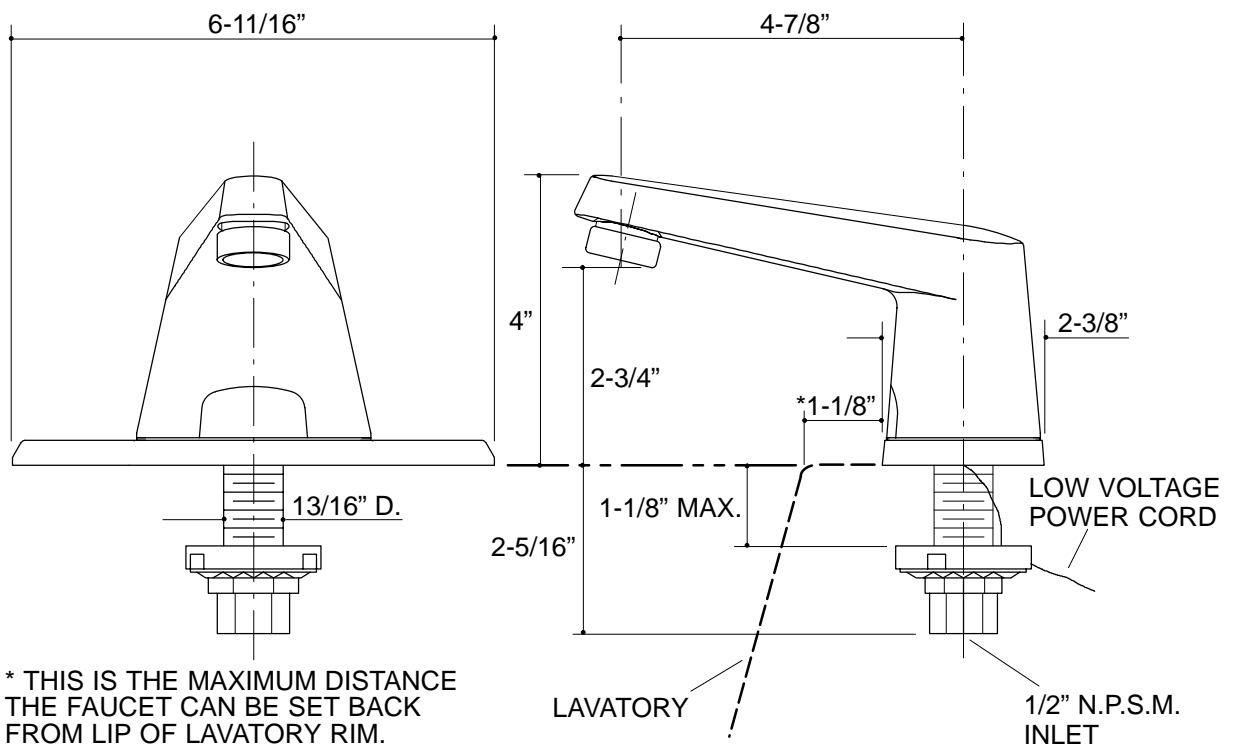

**Ordering Information**

Applicable electronic faucet without escutcheon:	
Faucet	K-13660
With vandal-resistant aerator	K-13660-2E
Applicable electronic faucet with escutcheon:	
Faucet	K-13662
With vandal-resistant aerator	K-13662-2E
<b>ADA</b> Touchless products are ADA compliant	

38

**K-13660, K-13662** Touchless™ Faucet  
 110863-1-AA (9619)

**NOTES:**