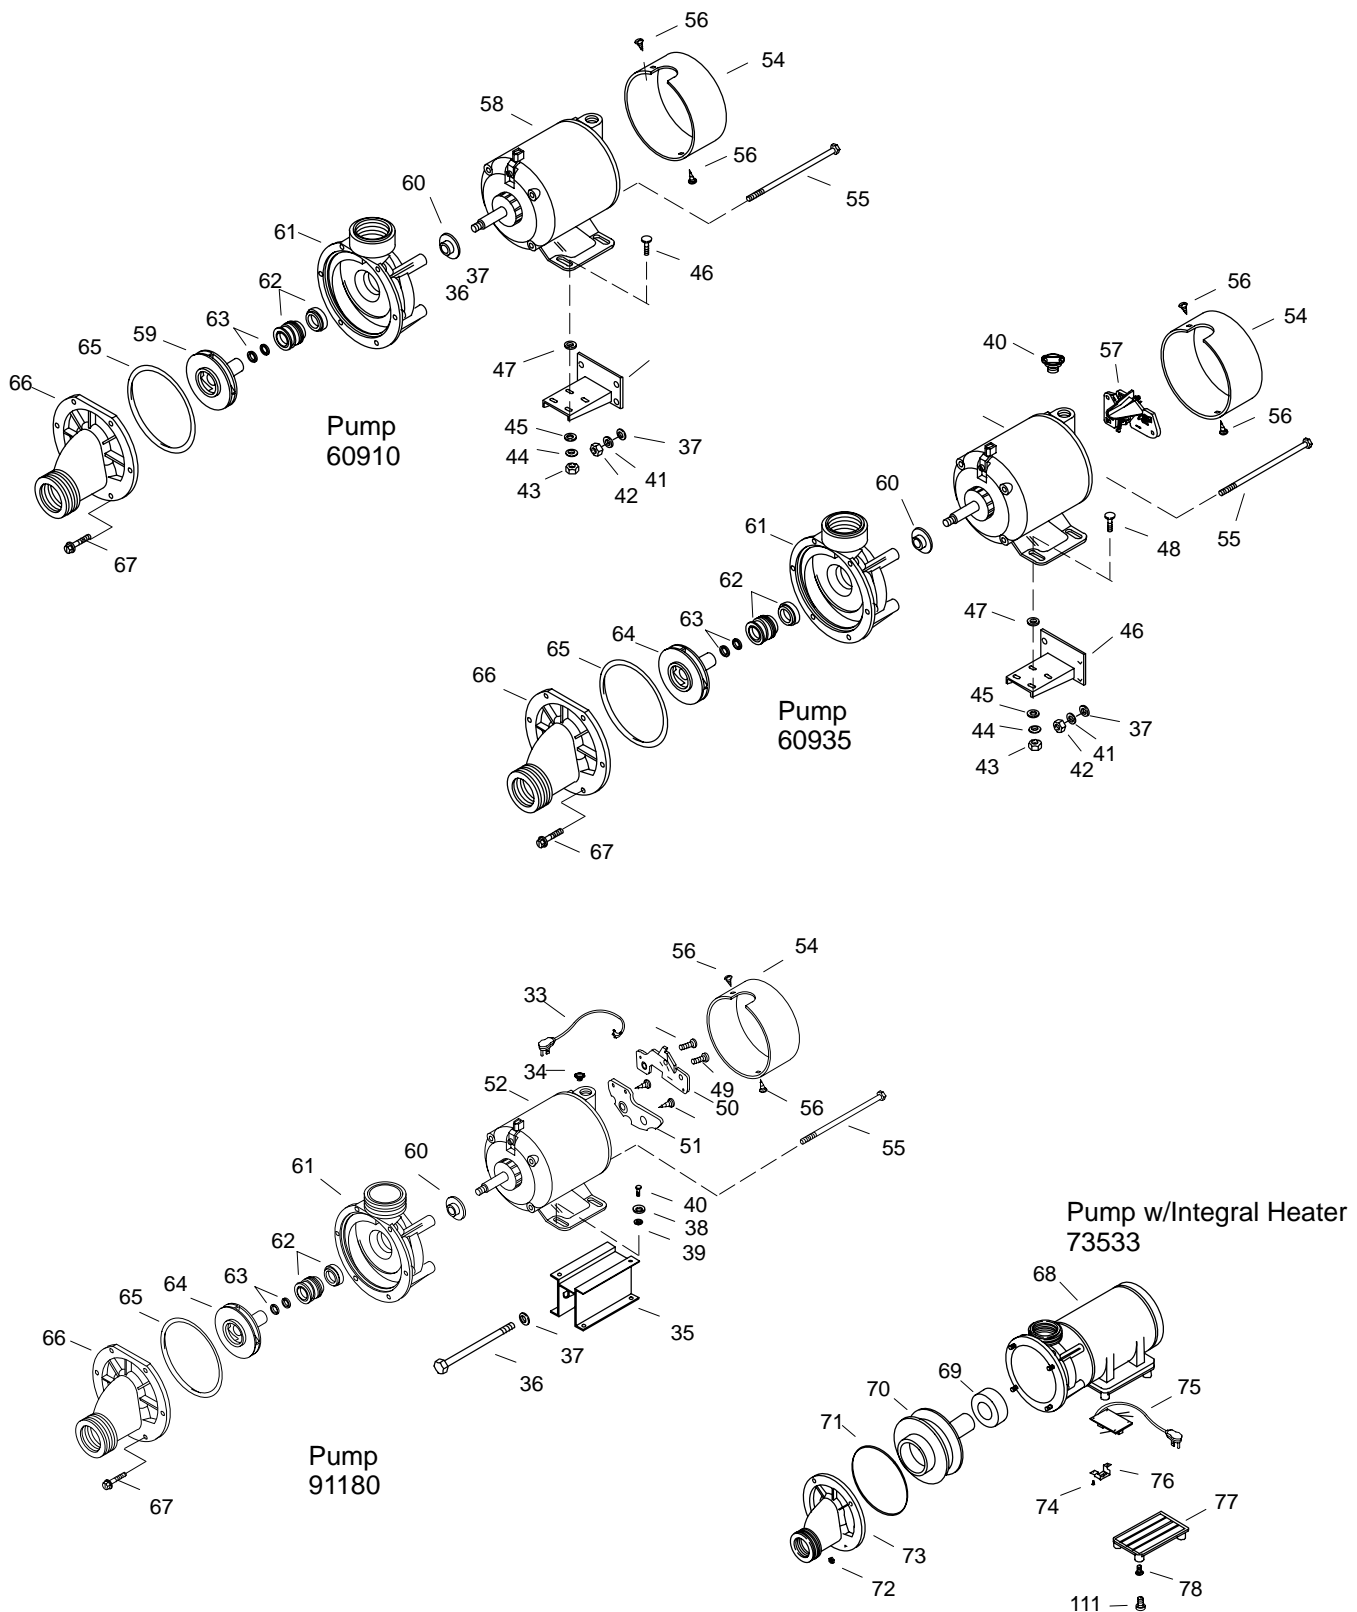

500460
Control Assy

500457
Control Kit

**Finish/color code must be specified when ordering.