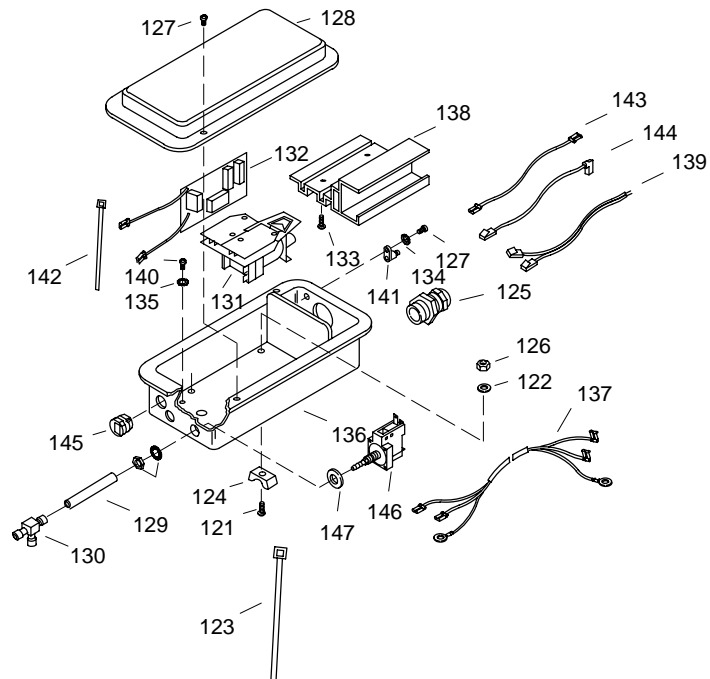

**Finish/color code must be specified when ordering.