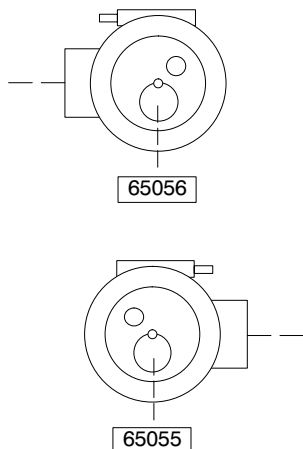

ORIENTATION
DETAILS

Suction Assy for Pump 60910