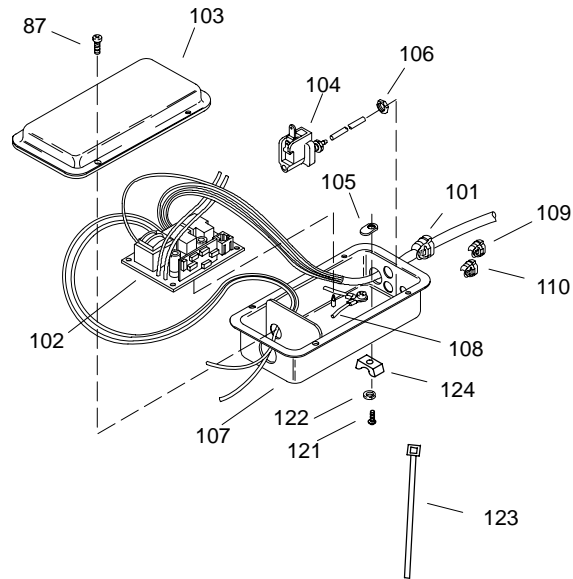

**Finish/color code must be specified when ordering.