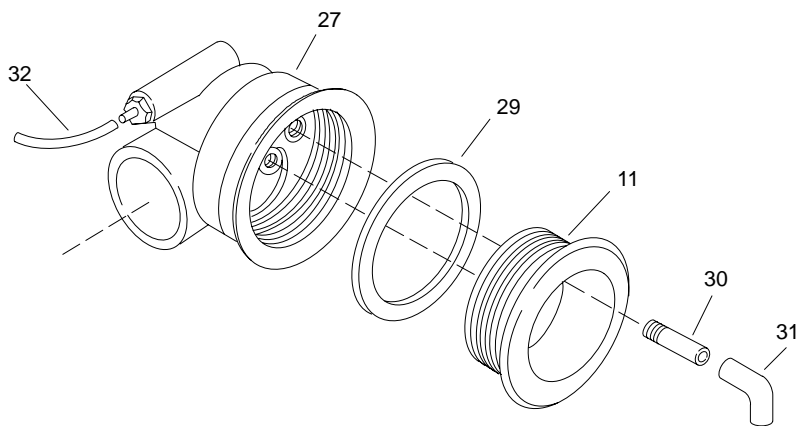

ORIENTATION
DETAILS

Suction Assy for Pump 60910