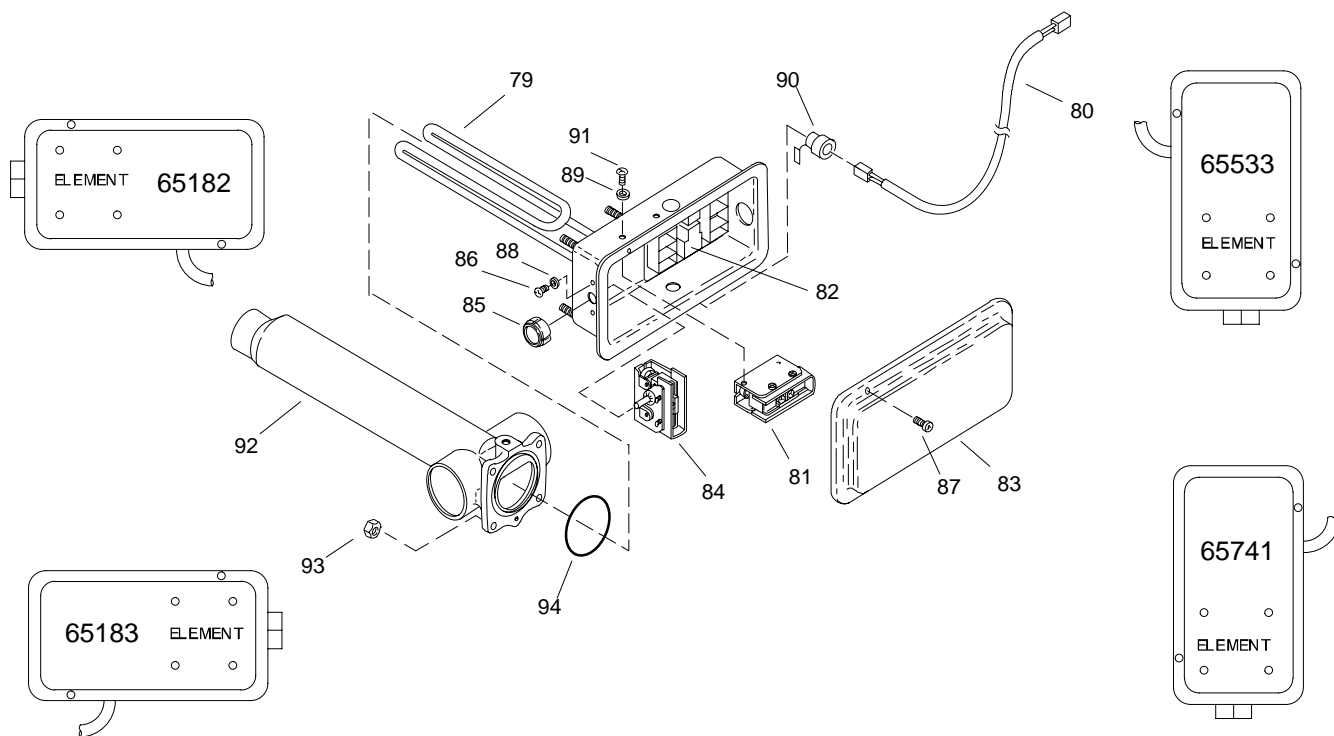

Heater Assy

**Finish/color code must be specified when ordering.