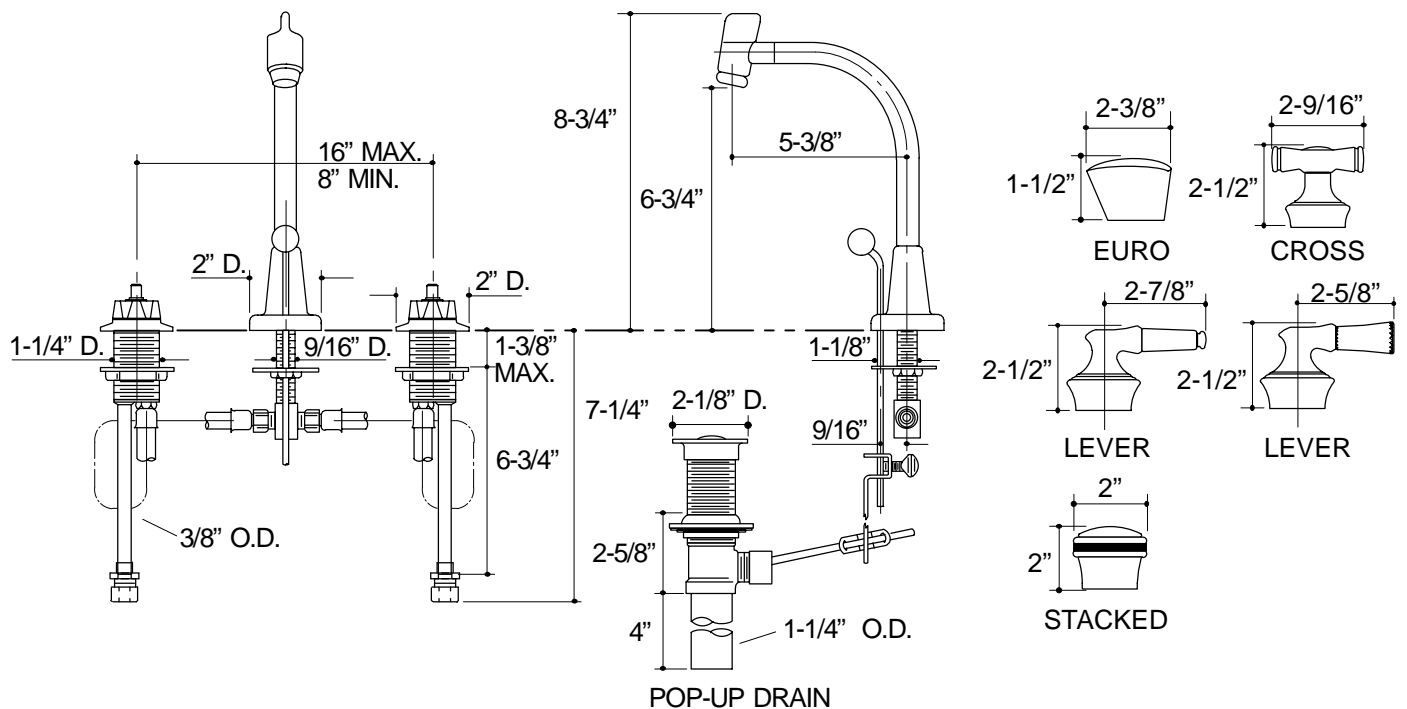

Ordering Information

Applicable product:	
Lavatory base faucet	K-15817-K
Euro handles	K-15850-1
White porcelain cross handles	K-15850-3P
White porcelain cross handles, ©Disney	K-15850-3D
Lever handles:	
with acrylic insert	K-15850-4R
with white porcelain insert	K-15850-4P
with polished chrome insert	K-15850-4M
with polished brass insert	K-15850-4N
Stacked handles:	
with polished chrome insert	K-15850-7M
with polished brass insert	K-15850-7N
ADA Lever and cross handle is ADA compliant	

316

K-15817-K Coralais[™] Lavatory Faucet
111688-1-DA (-)

KOHLER[®]

NOTES: