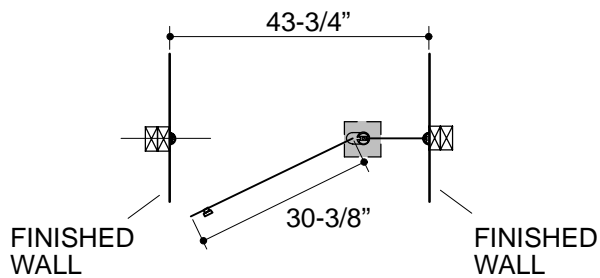

FEATURES

- 48" shower, 43-3/4" W x 72" H
- 10' aluminum support post
- 3/8" glass door panel
- 1/4" Clear tempered glass filler panel
- Includes wall jambs and hardware

CODES/STANDARDS APPLICABLE

Specified model meets or exceeds the following:

PRODUCT SPECIFICATION:

The shower door shall be 43-3/4" in width, and 72" in height. Shower door shall be used for a 48" shower. Shower door shall have 10' aluminum support post. Shower door shall have 3/8" glass door panel. Shower door shall have 1/4" clear tempered glass filler panel. Shower door shall include wall jambs and hardware. Shower door shall be Kohler Model K-9859-_____.

PROFILE®

PRODUCT INFORMATION

Fixture:	
Weight, shower enclosure	135 lbs.
Glass, tempered safety	clear

Included Components:	
Frames and hardware	K-9556
Shower door	K-9550
Filler panel	K-9552

Roughing-In Notes	
	Structural support required in the ceiling above these locations.
Leave studs exposed. Shower enclosure wall jambs must be installed directly to studs.	