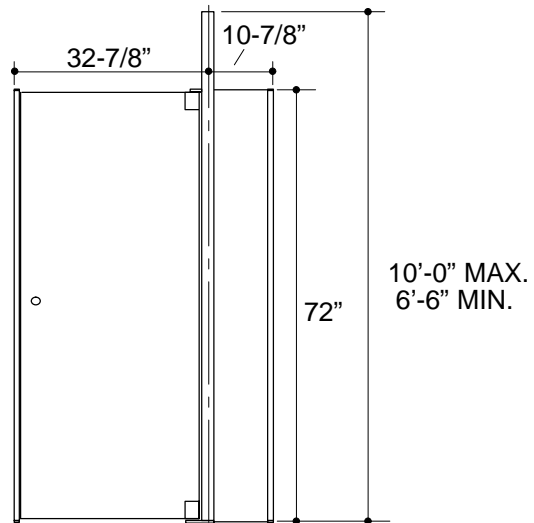

FEATURES

- 48" shower, 43-3/4" W x 72" H
- 10' aluminum support post
- 3/8" glass door panel
- 1/4" Clear tempered glass filler panel
- Includes wall jambs and hardware

CODES/STANDARDS APPLICABLE

Specified model meets or exceeds the following:

PRODUCT SPECIFICATION:

The shower door shall be 43-3/4" in width, and 72" in height. Shower door shall be used for a 48" shower. Shower door shall have 10' aluminum support post. Shower door shall have 3/8" glass door panel. Shower door shall have 1/4" clear tempered glass filler panel. Shower door shall include wall jambs and hardware. Shower door shall be Kohler Model K-9859-_____.

PROFILE®

PRODUCT INFORMATION

Fixture:	
Weight, shower enclosure	135 lbs.
Glass, tempered safety	clear

Included Components:	
Frames and hardware	K-9556
Shower door	K-9550
Filler panel	K-9552

Roughing-In Notes	
	Structural support required in the ceiling above these locations.
Leave studs exposed. Shower enclosure wall jambs must be installed directly to studs.	

TOP VIEW

FRONT VIEW

PRODUCT DIAGRAM