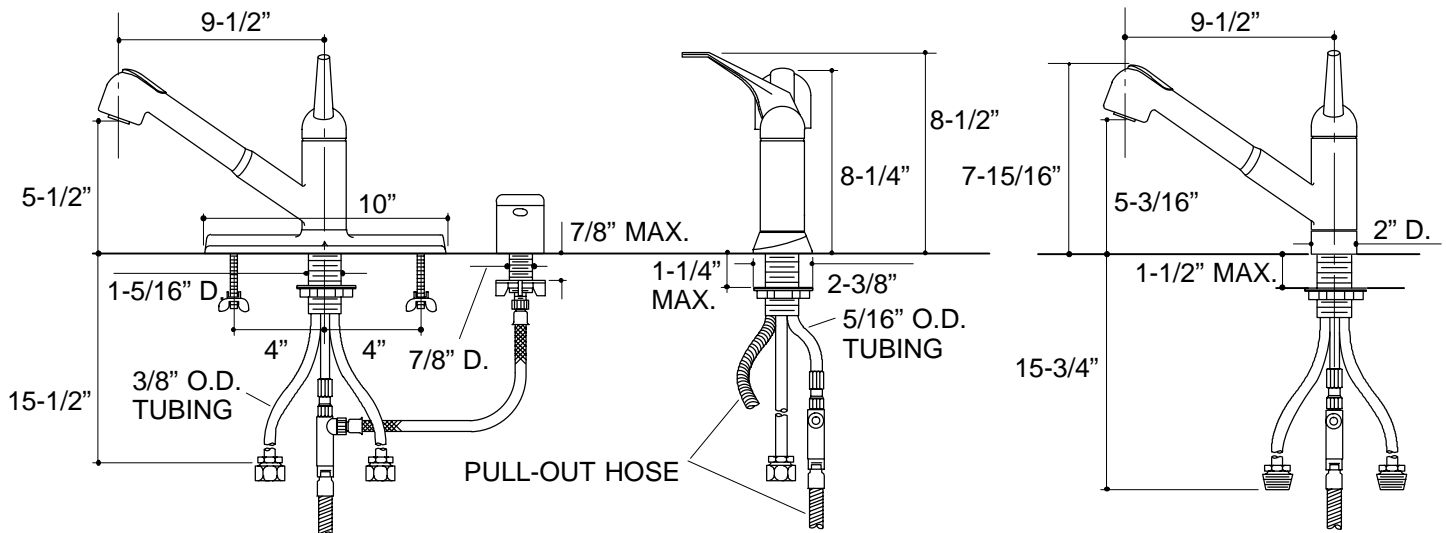

Ordering Information

Applicable product with vacuum breaker:	
White spray and chrome faucets	K-15165-AP
Almond spray and chrome faucets	K-15165-MP
Black spray and black faucets	K-15165-7
White spray and white faucets	K-15165-0
Almond spray and almond faucets	K-15165-47

Roughing-In Notes

Consult local codes for vacuum breaker requirements.

All necessary parts included for both single-hole and three-hole installation.

THREE-HOLE

SINGLE-HOLE

14>.9

K-15165 Coralais™ Pull-Out Spray
112561-1-AA (9619)