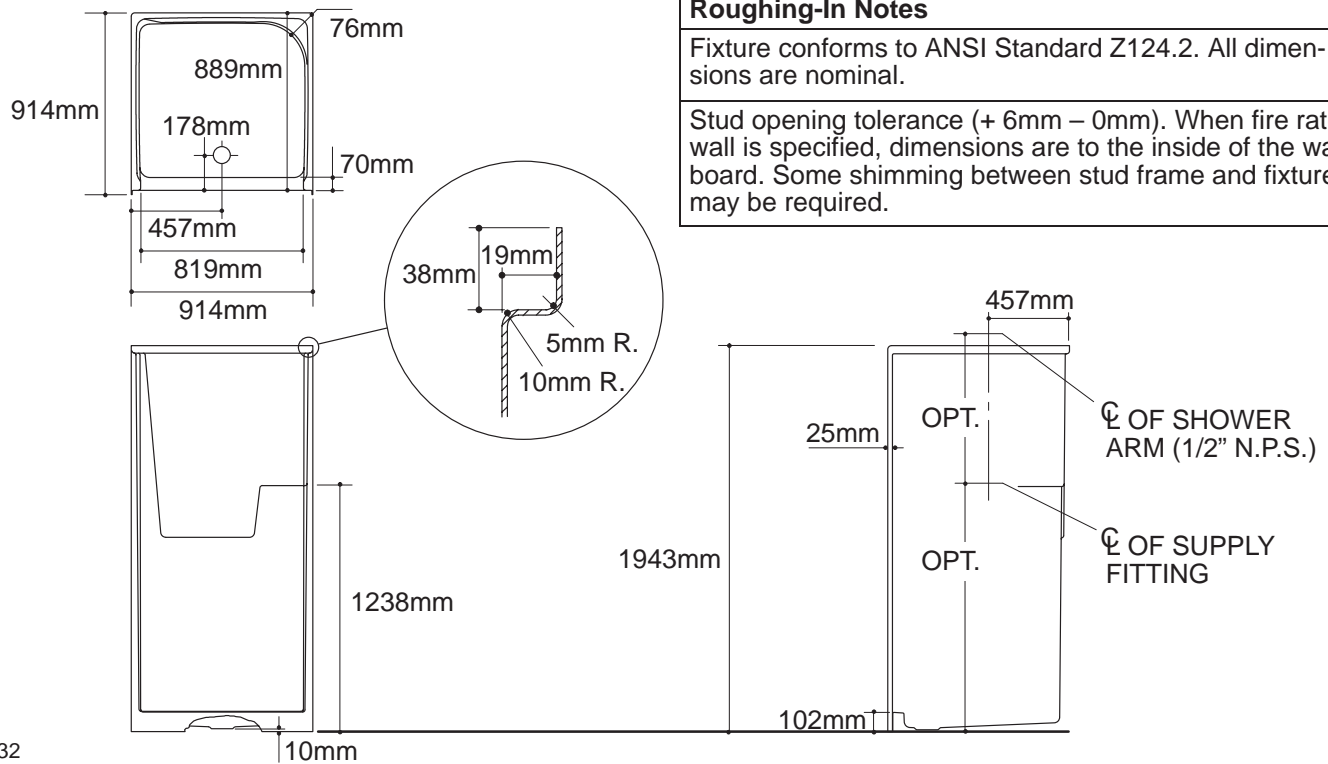

Product Information

Fixture:	
Weight	43 Kg.
Configuration	1-piece
Drain Outlet	Ø86mm

Installation Notes

Refer to installation instructions included with fixture before beginning installation.

Fixture not drilled for supply fittings.

Shimming may be required to level fixture.

Roughing-In Notes

Fixture conforms to ANSI Standard Z124.2. All dimensions are nominal.

Stud opening tolerance (+ 6mm – 0mm). When fire rated wall is specified, dimensions are to the inside of the wall board. Some shimming between stud frame and fixture may be required.