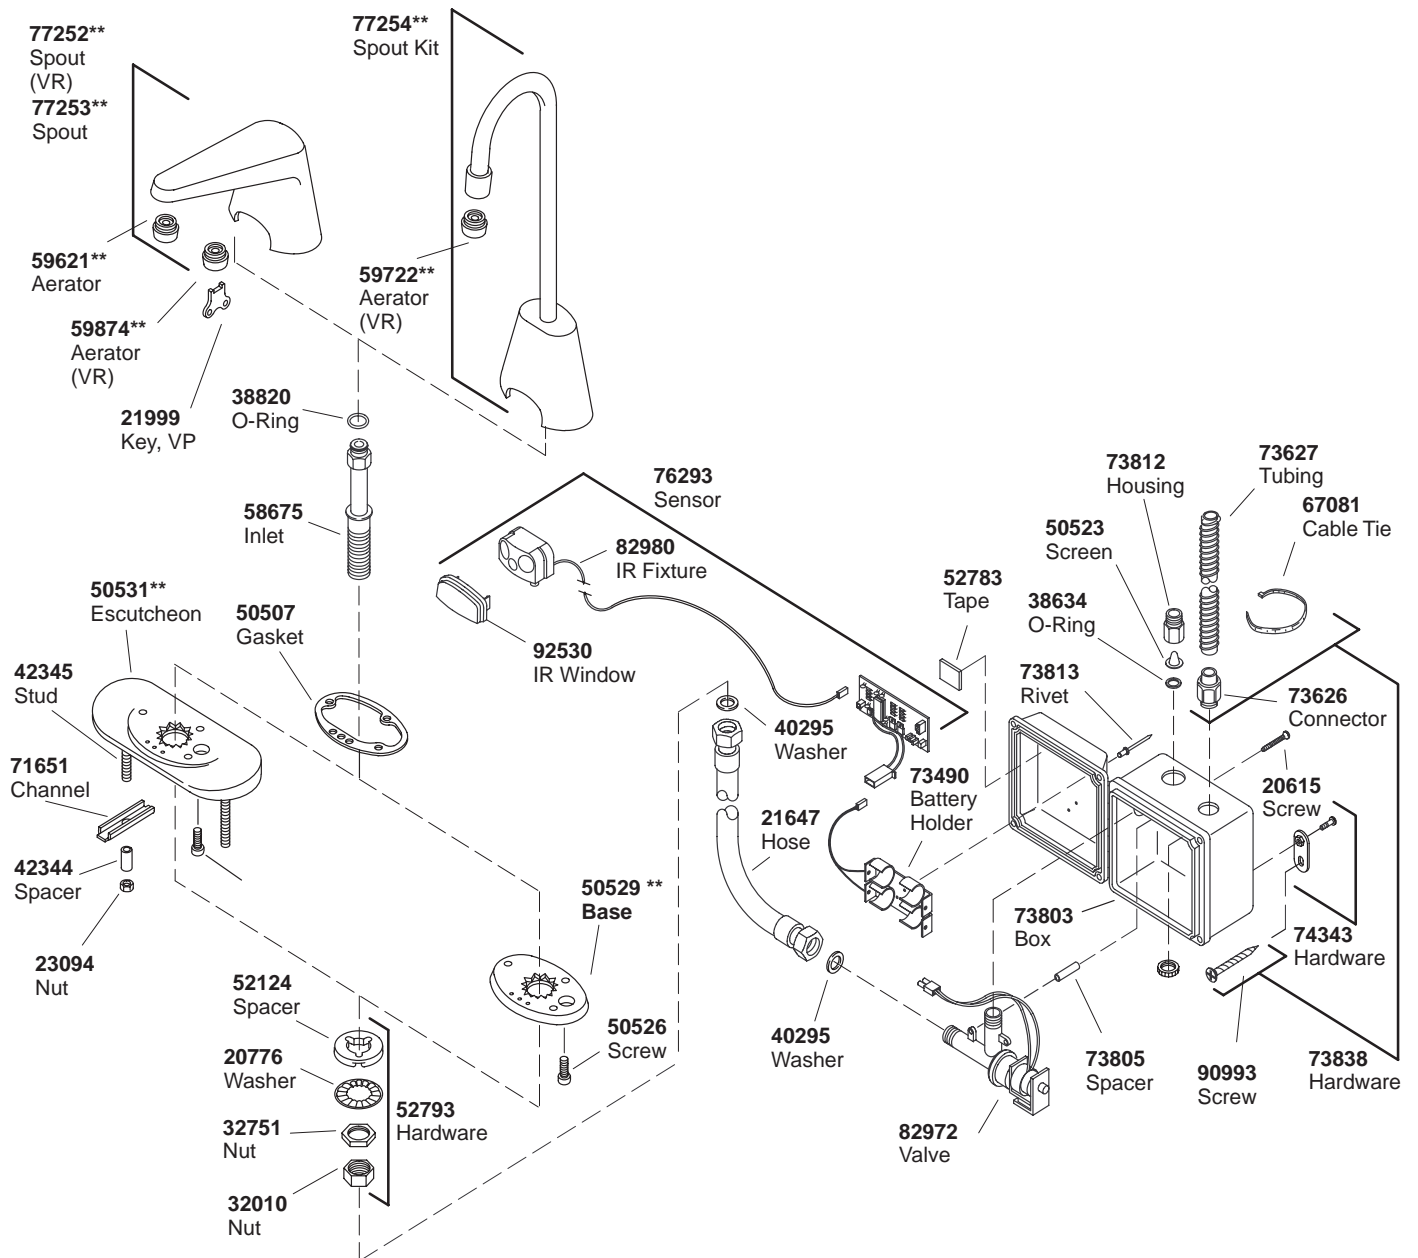

KOHLER® SERVICE PARTS

TOUCHLESS™ BATTERY POWERED LAVATORY FAUCET

K#	Spout Assembly With Small Base	Spout Assembly With Large Escutcheon	Gooseneck Assembly With Small Base	Gooseneck Assembly With Large Escutcheon	Vandal Resistant Aerator
13670-**-AA	X				
13670-2E-**-AA	X				X
13672-**-AA		X			
13672-2E-**-AA		X			X
13674-**-AA			X		X
13676-**-AA				X	X

Variation and/or finish/color code may be required when ordering.