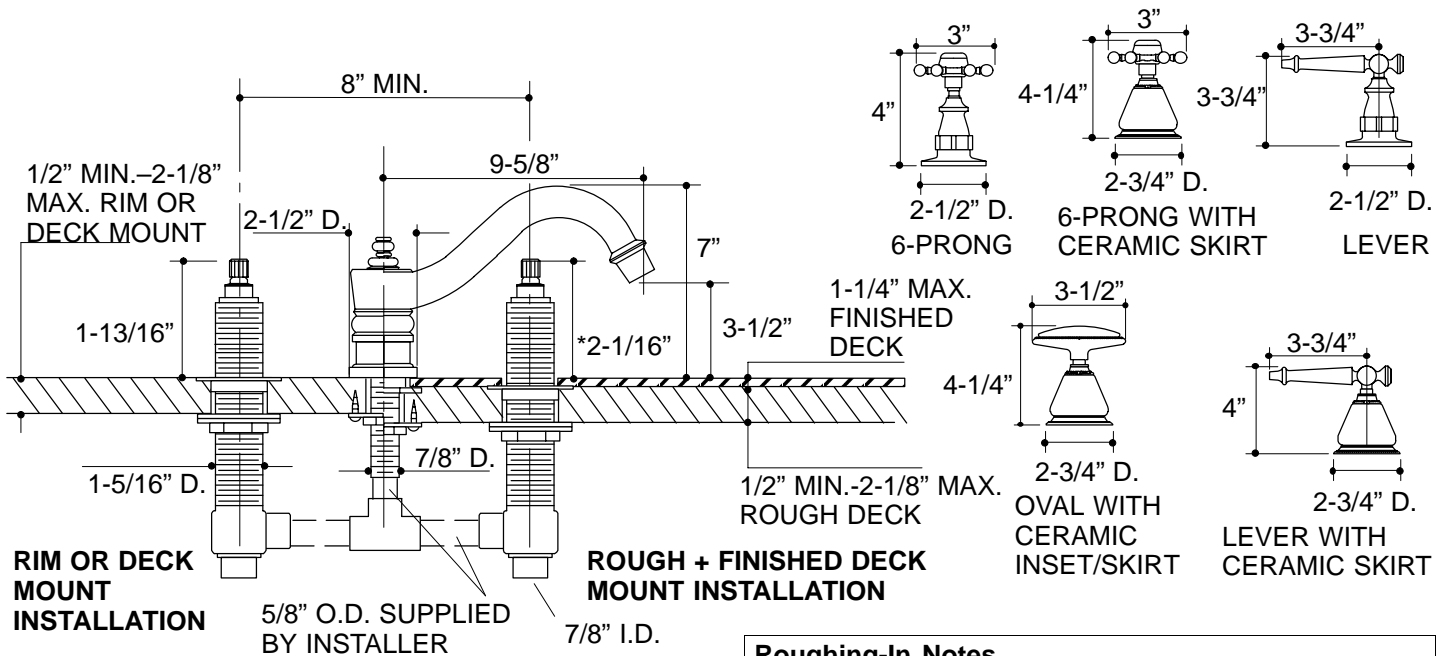

# ANTIQUE™

<b>Required Accessories</b>			
K-251	Ceramic Skirts, Pair (For K-T125-3D, K-T125-4D)	<input type="checkbox"/> Other_____	
K-260	Ceramic Oval Handle Insets and Skirts, Pair (For K-T125-9B)		<input type="checkbox"/> Other_____
<b>Optional Accessories</b>			
K-9639	Large Lever Insert, Single	<input type="checkbox"/> CP	<input type="checkbox"/> PB
K-9659	Large Lever Insert, Single	<input type="checkbox"/> Other_____	

**Roughing-In Notes**  
 \*Dimension allows +/- 1/4" handle adjustment during handle trim installation.