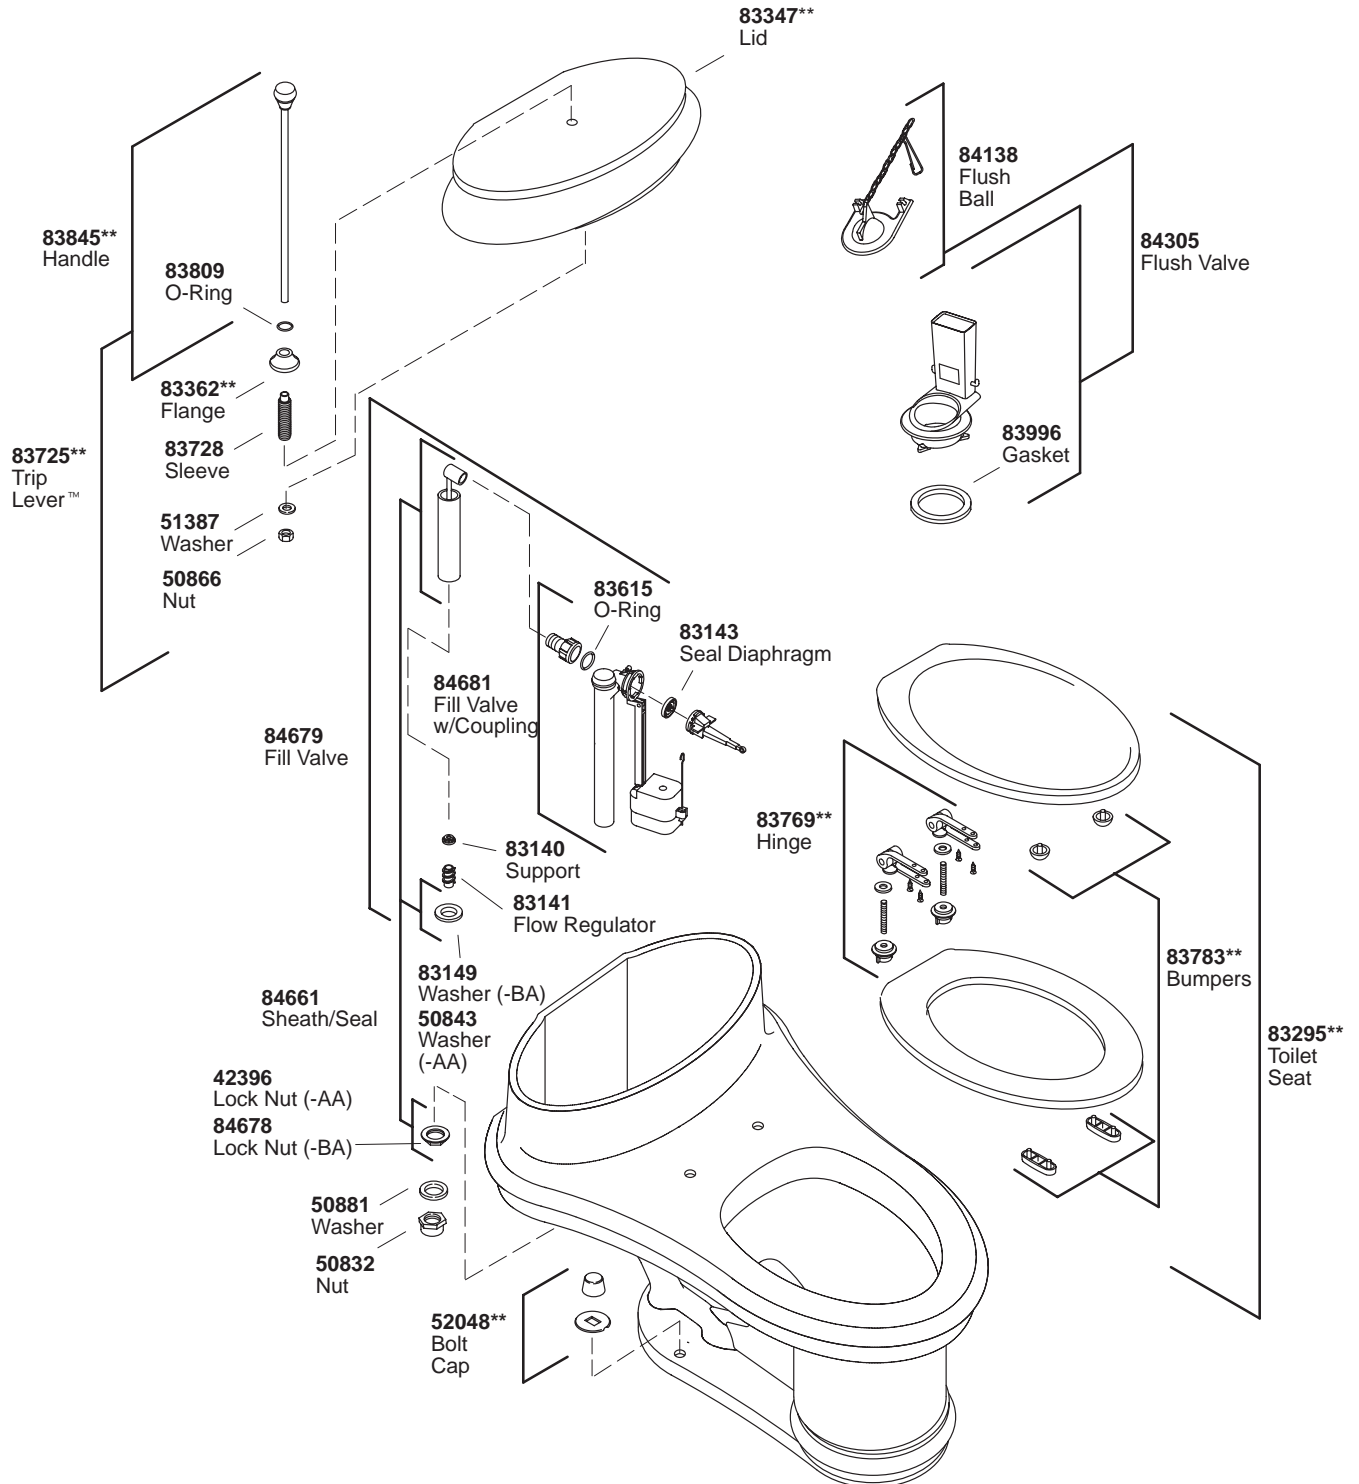

K#	Bowl	Trip Lever Finish	Hinge Finish	Decorative Series
K-3360-**-AA/BA	Elongated	CP	CP	
K-3360-BR-**-AA/BA	Elongated	PB	PB	
K-3360-G-**-AA/BA	Elongated	G	CP	
K-14230-TF-**-AA/BA				Ankara™

\*\*Finish/color code must be specified when ordering.