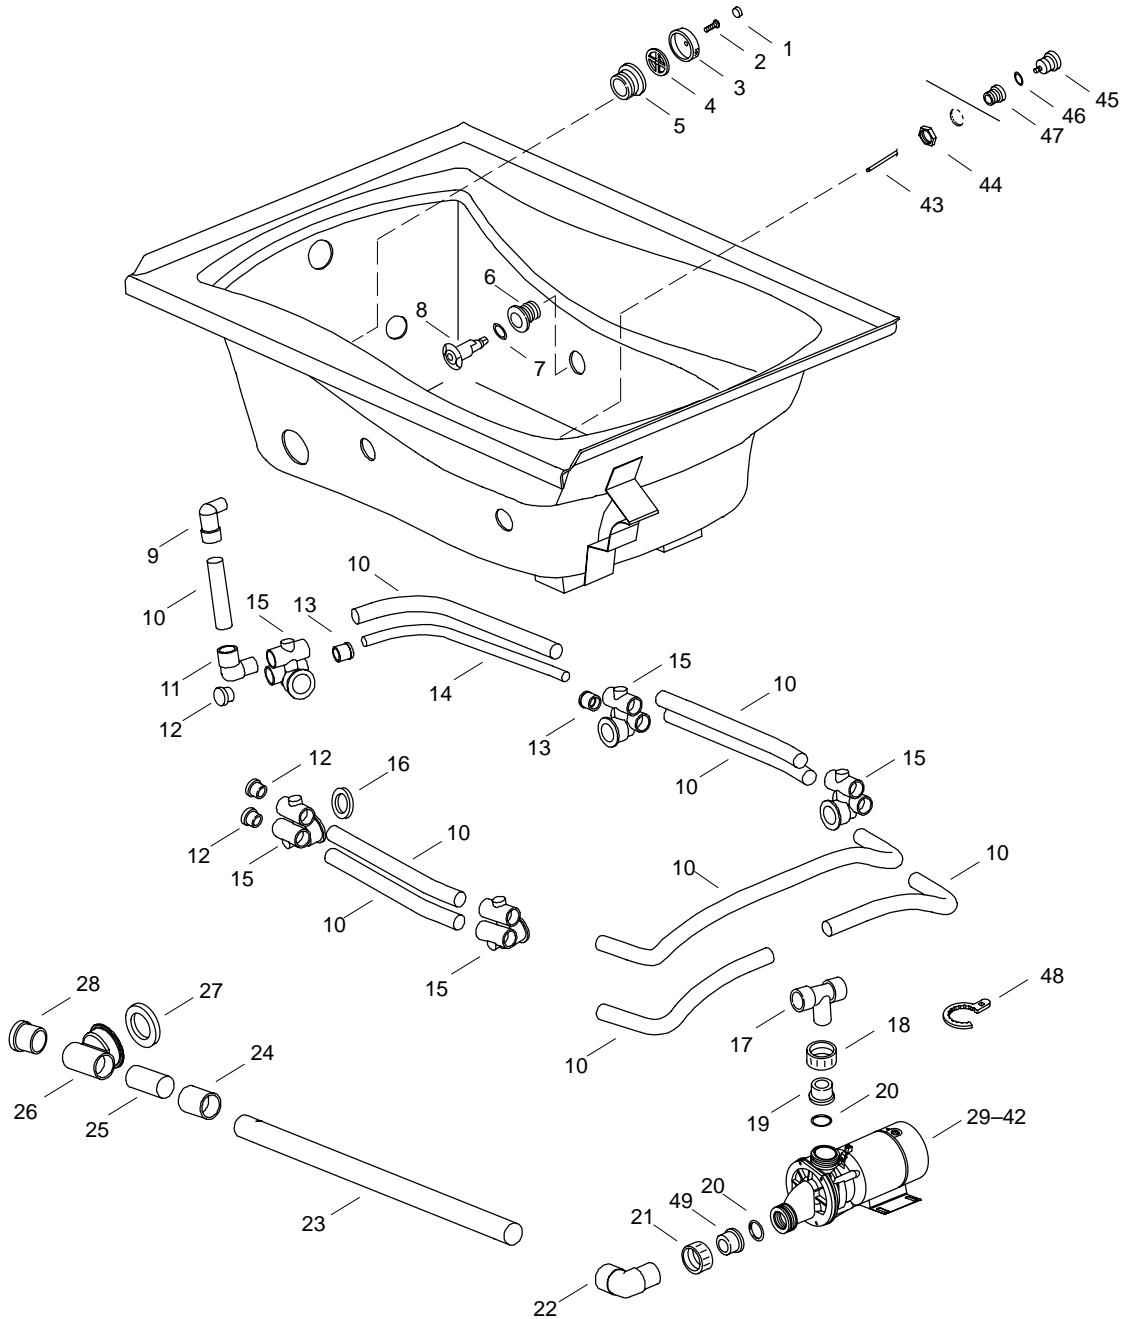

---

K#	Drain Location	Rim Style	Length
K-1224-**-AA	Left	Drop-in	5.5'
K-1224-CS-**-AA	Left	Drop-in	5.5'
K-1224-L-**-AA	Left	Flange	5.5'
K-1224-R-**-AA	Right	Flange	5.5'
K-1239-**-AA	Left	Drop-in	5'
K-1239-CS-**-AA	Left	Drop-in	5'
K-1239-L-**-AA	Left	Flange	5'
K-1239-R-**-AA	Right	Flange	5'

**\*\*Finish/color code must be specified when ordering.**

**\*\*Finish/color code must be specified when ordering.**

Pump  
73524

\*\*Finish/color code must be specified when ordering.

### SERVICE PARTS

ITEM	PART NO.	DESCRIPTION
1	65226**	Suction Cover Plug
2	65054-S	Screw
3	67999**	Suction Cover
4	65355	Suction Spacer
5	65036	Flange
6	67429	Flange
7	67594	O-Ring
8		Available in Service Kit Only
9	91967	Check Valve
10		Available in Service Kit Only
11	61536	Elbow
12	67665	Plug
13	60561	Reducer
14		Available in Service Kit Only
15	67889	Jet Housing
16	65885	Gasket
17	60797	Tee
18	60979	Slip Nut
19	60848	Connector
20	94821	O-Ring
21	60979-A	Nut
22	61567	Elbow
23		Available in Service Kit Only
24	61249	Coupling
25		Available in Service Kit Only
26	93685	Housing
27	65886	Gasket
28	73518	Plug
29	73508-C	Bracket (1224)
	73508-D	Bracket (1239)
30	73559	Nut
31	73552	Cover
32	73558	O-Ring
33	73529	Impeller
34	60912	Pump Shim
35	60985	Seal
36		Available in Service Kit Only
37	93003	Strain Relief
38	93000	Cord
39	95594	Cap
40	92145	Switch
41	92146	Timer
42	95517	Pump Spring Clip
43	60703	Tubing
44	65157	Nut
45		Available in Service Kit Only
46	65451	O-Ring
47	65156**	Flange
48	95518	Wrench
49	93709	Connector