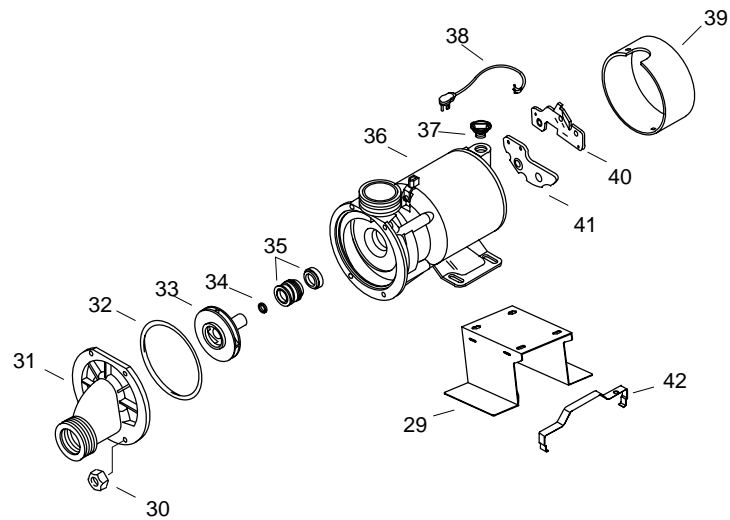

Pump
73524

**Finish/color code must be specified when ordering.

SERVICE PARTS

ITEM	PART NO.	DESCRIPTION
1	65226**	Suction Cover Plug
2	65054-S	Screw
3	67999**	Suction Cover
4	65355	Suction Spacer
5	65036	Flange
6	67429	Flange
7	67594	O-Ring
8		Available in Service Kit Only
9	91967	Check Valve
10		Available in Service Kit Only
11	61536	Elbow
12	67665	Plug
13	60561	Reducer
14		Available in Service Kit Only
15	67889	Jet Housing
16	65885	Gasket
17	60797	Tee
18	60979	Slip Nut
19	60848	Connector
20	94821	O-Ring
21	60979-A	Nut
22	61567	Elbow
23		Available in Service Kit Only
24	61249	Coupling
25		Available in Service Kit Only
26	93685	Housing
27	65886	Gasket
28	73518	Plug
29	73508-C	Bracket (1224)
	73508-D	Bracket (1239)
30	73559	Nut
31	73552	Cover
32	73558	O-Ring
33	73529	Impeller
34	60912	Pump Shim
35	60985	Seal
36		Available in Service Kit Only
37	93003	Strain Relief
38	93000	Cord
39	95594	Cap
40	92145	Switch
41	92146	Timer
42	95517	Pump Spring Clip
43	60703	Tubing
44	65157	Nut
45		Available in Service Kit Only
46	65451	O-Ring
47	65156**	Flange
48	95518	Wrench
49	93709	Connector

SERVICE KITS

PART NO.	ITEM	QTY.	DESCRIPTION
65044**			Directional Jet
	7	1 ea.	O-Ring
	8	1 ea.	Housing Jet
93838			1" Tube Kit
	10	1 ea.	Tube
		2 ea.	Coupling
93836			1/2" Tube Kit
	14	1 ea.	Tube
		2 ea.	Coupling
94890			1 1/2" Suction Tube Kit
	23	1 ea.	Tube
		1 ea.	Elbow
94853			1 1/2" Tube Kit
	25	1 ea.	Tube
		2 ea.	Coupling
73524			Pump
	30	4 ea.	Nut
	31	1 ea.	Cover
	32	1 ea.	O-Ring
	33	1 ea.	Impeller
	34	1 ea.	Pump Shim
	35	1 ea.	Seal
	36	1 ea.	Motor
	37	1 ea.	Strain Relief
	38	1 ea.	Cord
	39	1 ea.	Cap
	40	1 ea.	Switch
	41	1 ea.	Timer
73525			Motor/Control
	36	1 ea.	Motor
	37	1 ea.	Strain Relief
	38	1 ea.	Cord
	39	1 ea.	Cap
	40	1 ea.	Switch
	41	1 ea.	Timer
90105**			Air Switch
	45	1 ea.	Air Switch
	46	1 ea.	O-Ring

**Finish/color code must be specified when ordering.