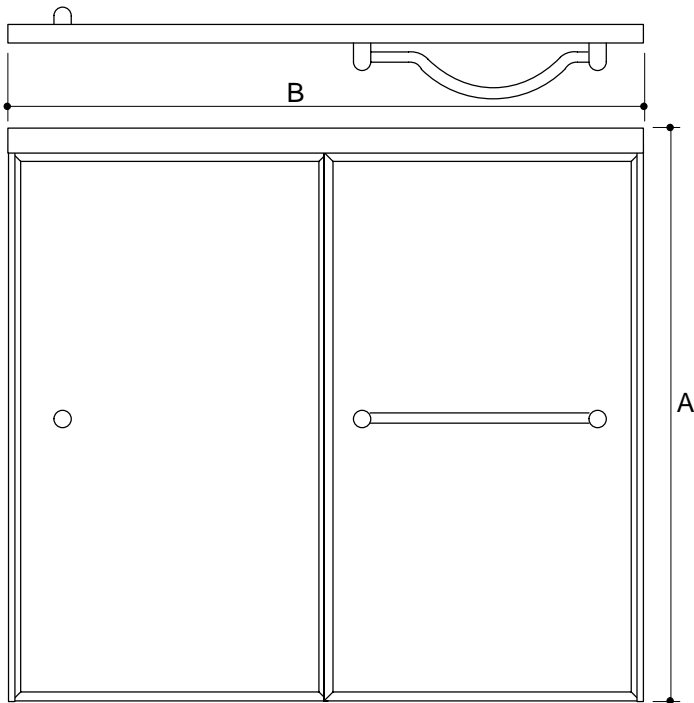

Ordering Information

Applicable product:
 Reference models and measurements below.

Installation Notes

Refer to installation instructions included with fixture before beginning installation.

Roughing-In Notes		
	A	B
K-703024	1676mm	978 to 1118mm
K-703026	1778mm	1372 to 1511mm
K-703028	1816mm	914 to 1054mm
K-703030	1816mm	1067 to 1207mm
K-703032	1816mm	1219 to 1359mm