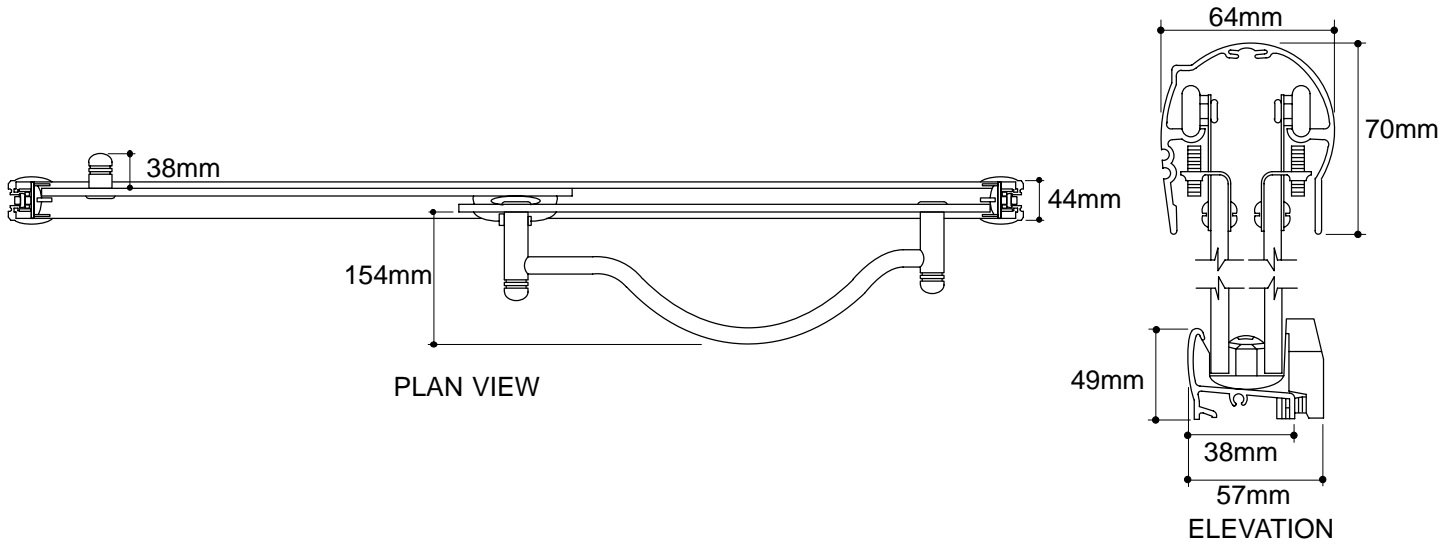

Ordering Information

Applicable product:
 Reference models and measurements below.

Installation Notes

Refer to installation instructions included with fixture before beginning installation.

Roughing-In Notes		
	A	B
K-703024	1676mm	978 to 1118mm
K-703026	1778mm	1372 to 1511mm
K-703028	1816mm	914 to 1054mm
K-703030	1816mm	1067 to 1207mm
K-703032	1816mm	1219 to 1359mm