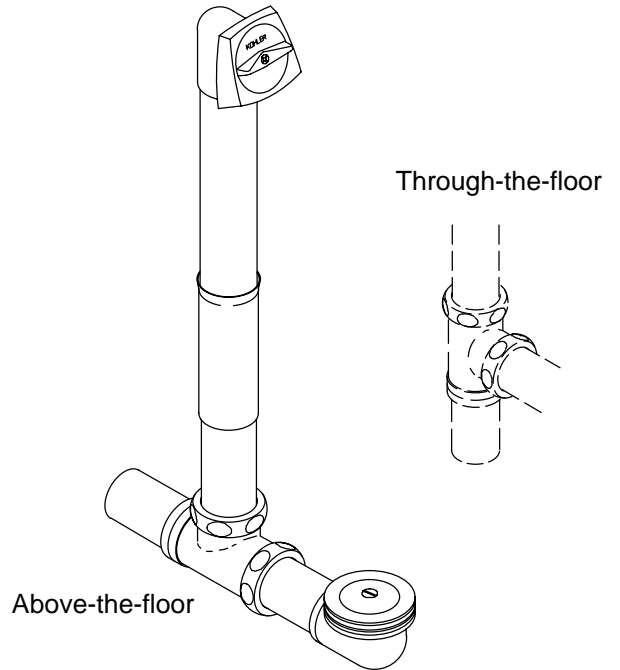

FEATURES

- 17 gauge brass construction
- For 17"-26" deep baths
- For above- or through-the-floor installations
- Adjustable trip lever pop-up drain
- 1-1/2" connection
- Brass tailpiece

CODES/STANDARDS APPLICABLE

Specified model meets or exceeds the following:

- ASME/ANSI A112.18.1M
- CSA B125
- IAPMO/UPC

COLORS/FINISHES

- CP Polished Chrome
- PB Polished Brass
- Other Refer to Faucets Price Book for additional finishes

SPECIFIED MODEL:

Model	Description			
K-7161-AF	Clearflo Pop-Up Bath Drain	☐CP	☐PB	☐Other_____

PRODUCT SPECIFICATION:

Bath drain shall be of brass construction. Product includes an adjustable trip lever pop-up drain with 1-1/2" connection, and brass tailpiece. Product is intended for 14"-16" deep baths, above- or through-the-floor installations. Drain shall be Kohler Model K-7161-AF-_____.