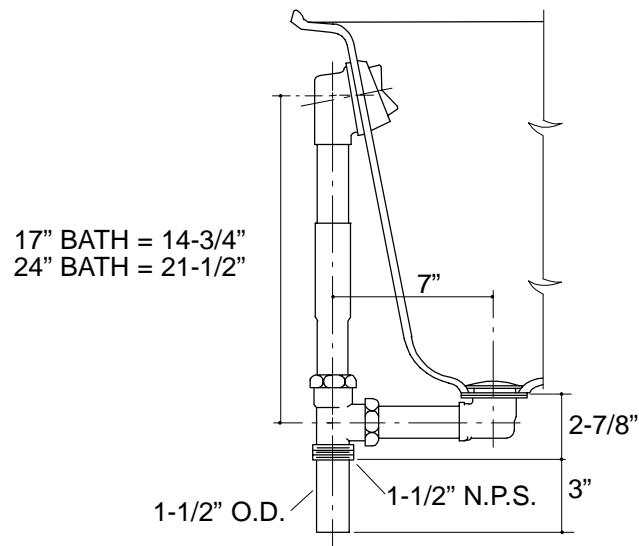

CLEARFLO

PRODUCT DIAGRAM