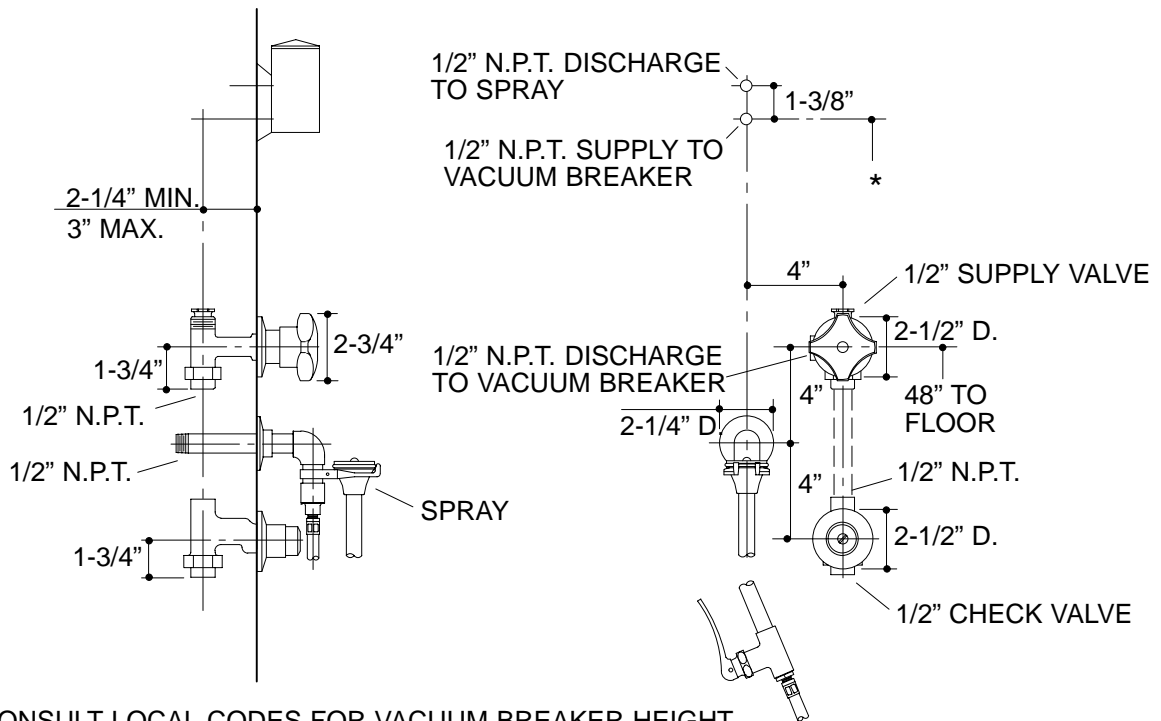

Ordering Information

Applicable product:	
Built-in bedpan washer	K-13932-2A

18