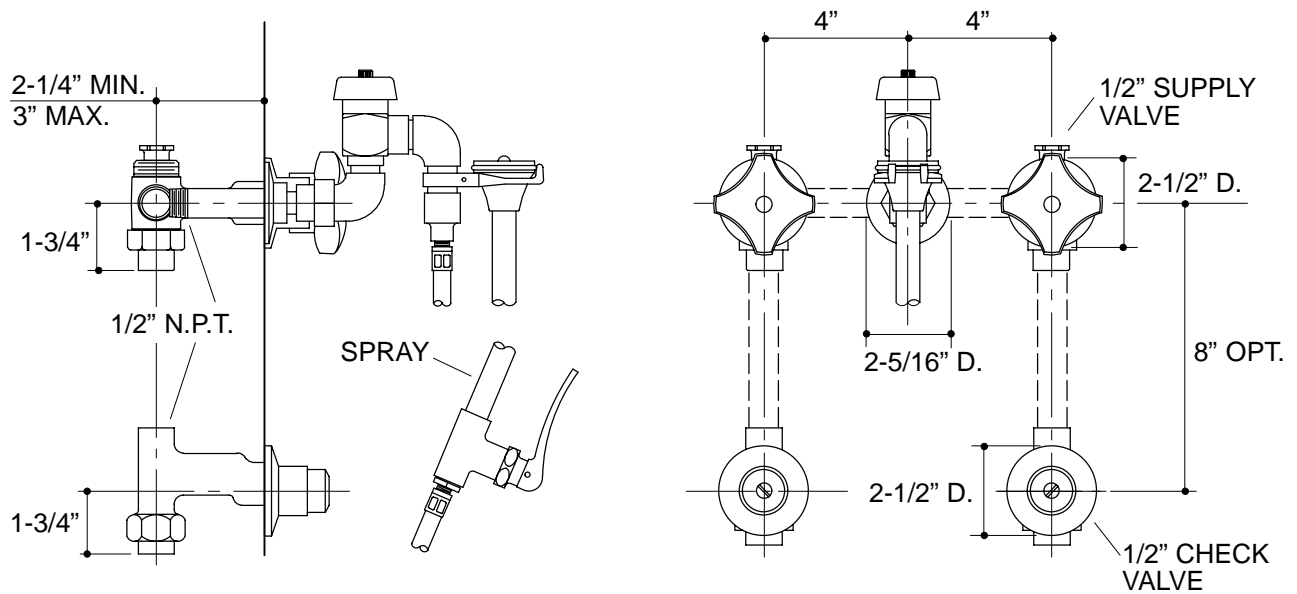

Ordering Information

Applicable product:	
Built-in bedpan washer	K-13938-2A

* CONSULT LOCAL CODES FOR VACUUM BREAKER HEIGHT.