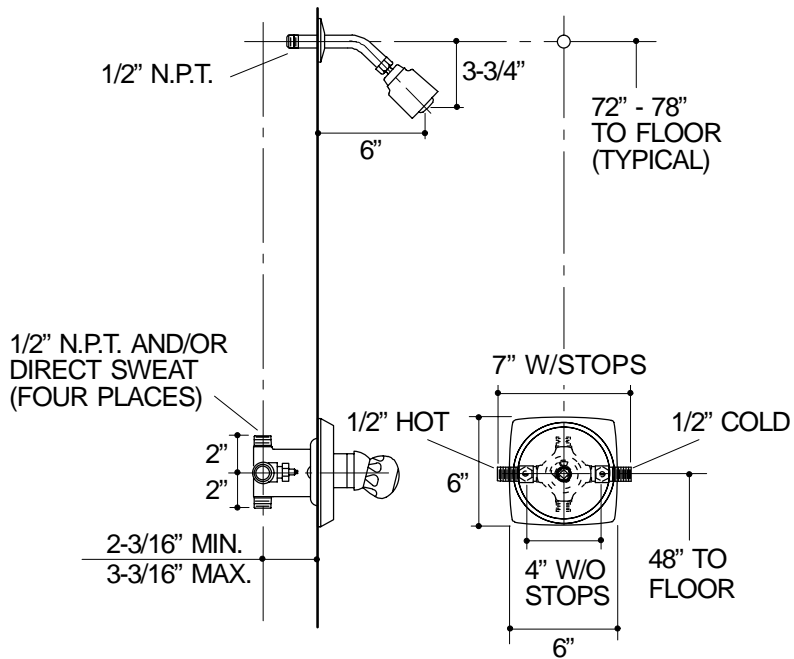

Ordering Information

Applicable shower faucet:	
Less screwdriver stops	K-15141
With screwdriver stops	K-15143

332

K-15141, K-15143 Coralais[™] Shower Faucet
 115344-1-CA (-)

NOTES: