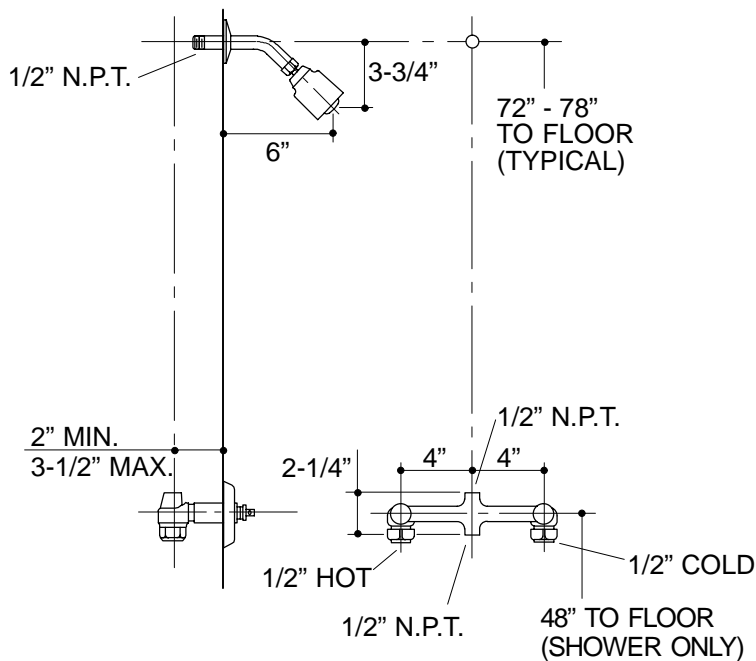

**SHOWER BASE FAUCET
K-15803-K**

FEATURES

- Metal construction
- Reversible 1/2" quarter-turn washerless ceramic disc valves
- Variety of handle style options

CODES/STANDARDS APPLICABLE

Specified model meets or exceeds the following:

- ASME/ANSI A112.18.1M
- CSA B125
- IAPMO/UPC

COLORS/FINISHES

- CP Polished Chrome
- PB Polished Brass

SPECIFIED MODEL: For complete faucet, both base faucet and handle choice must be specified.

Model	Description		
K-15803-K	Coralais Decorator Series Bath and Shower Base Faucet	<input type="checkbox"/> CP	<input type="checkbox"/> PB

PRODUCT SPECIFICATION:

Two-handle bath and shower base faucet shall be of metal construction. Faucet shall feature reversible 1/2" quarter-turn washerless ceramic disc valves, assuring positive handle stop positioning. Product shall include showerhead with arm and flange. Faucet shall be Kohler Model K-15803-K-_____ and handles shall be Kohler Model K-15851-_____-_____.

CORALAIS™ DECORATOR SERIES

3"
EURO

2-9/16"
CROSS

2-5/8"
LEVER-4R

2-7/8"
LEVER-4P, 4M, 4N

2-1/4"
STACKED

332

PRODUCT DIAGRAM