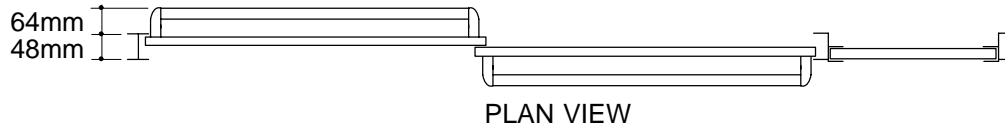

Ordering Information

Applicable product:
Reference models and measurements below.

Installation Notes

Refer to installation instructions included with fixture before beginning installation.

Roughing-In Notes				
	A	B	C1	E
K-721100	1270-1829	991-1549	203-1270	1194-2794
Custom	mm	mm	mm	mm