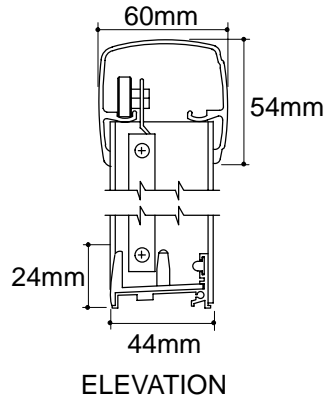

Ordering Information

Applicable product:
Reference models and measurements below.

Installation Notes

Refer to installation instructions included with fixture before beginning installation.

Roughing-In Notes				
	A	B	C1	E
K-721100	1270-1829	991-1549	203-1270	1194-2794
Custom	mm	mm	mm	mm