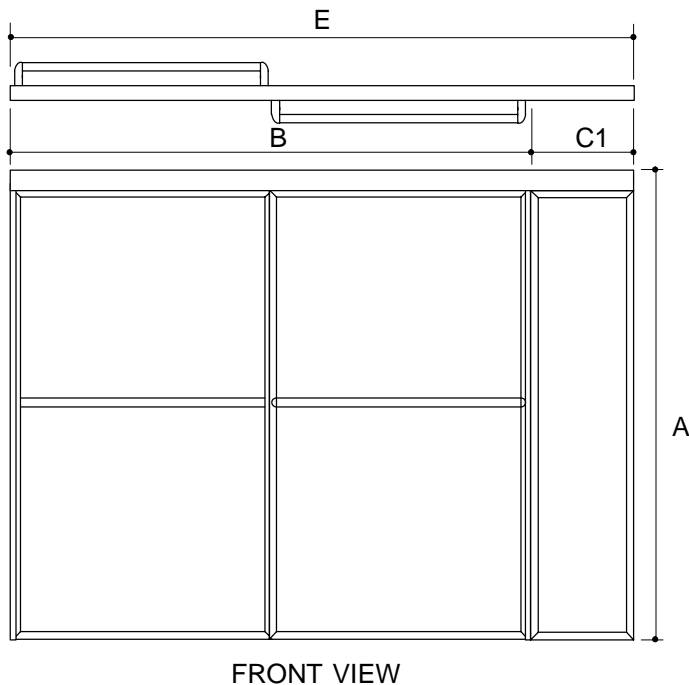

Ordering Information

Applicable product:
Reference models and measurements below.

Installation Notes

Refer to installation instructions included with fixture before beginning installation.

Roughing-In Notes				
	A	B	C1	E
K-721100	1270-1829	991-1549	203-1270	1194-2794
Custom	mm	mm	mm	mm