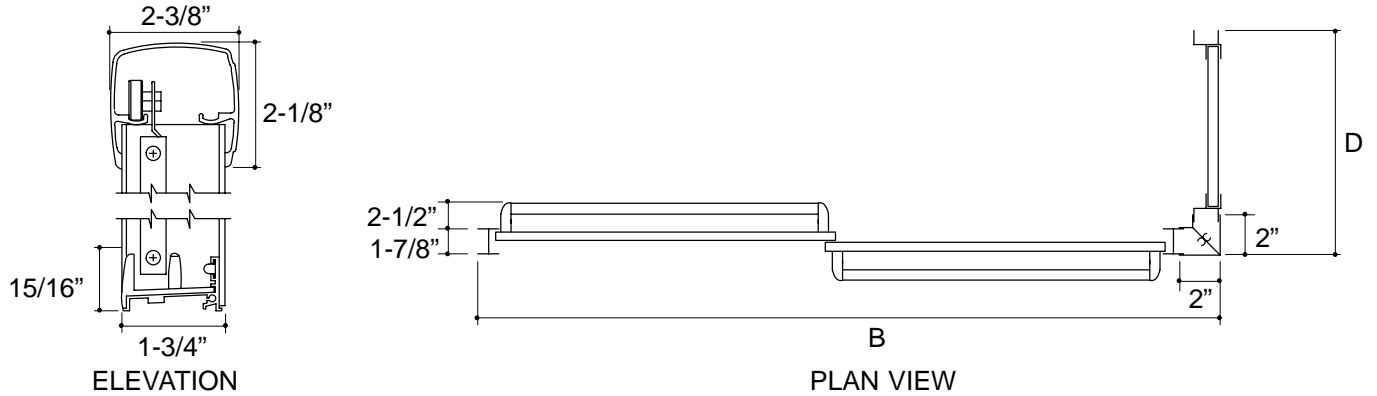

Ordering Information

Applicable product:
Reference models and measurements below.

Installation Notes

Refer to installation instructions included with fixture before beginning installation.

Roughing-In Notes			
	A	B	D
K-761100	60-72"	41-62"	10-50"
Custom			
R-Specified when ordered-Max. 52"			