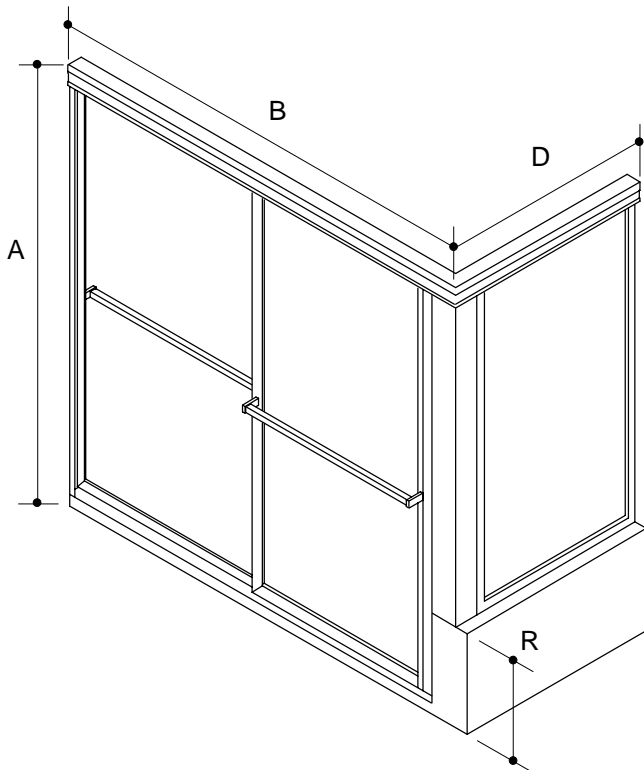

Ordering Information

Applicable product:
Reference models and measurements below.

Installation Notes

Refer to installation instructions included with fixture before beginning installation.

Roughing-In Notes			
	A	B	D
K-761100	60-72"	41-62"	10-50"
Custom			
R-Specified when ordered-Max. 52"			