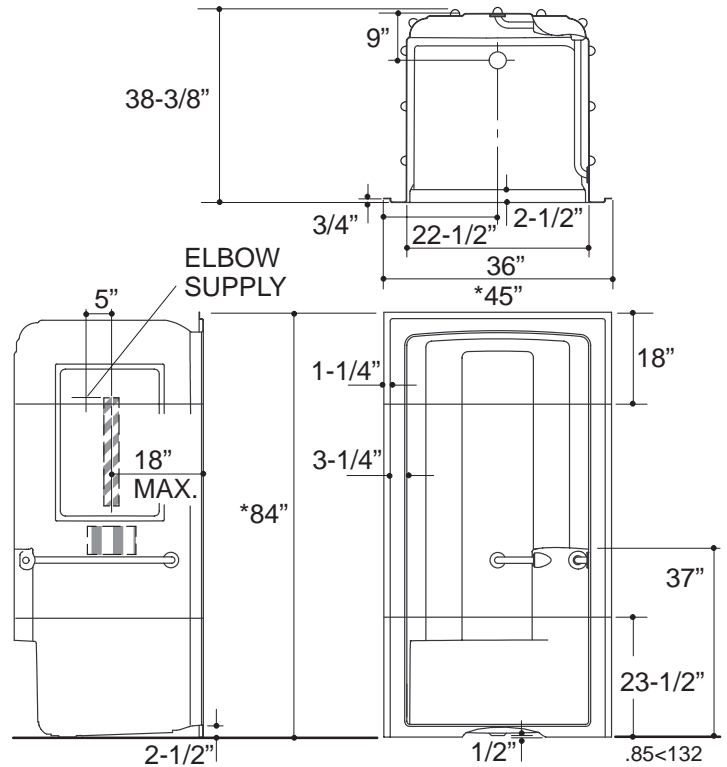

FREEWILL™

Optional Accessories

K-1570	Dome light			☐NA
K-705016	Arica™ 72" shower door* OR	☐SH	☐BH	☐O White
K-705026	Arica™ 65-1/2" shower door* OR	☐SH	☐BH	☐O White
K-701217	Focal 70" shower door* OR	☐SH	☐BH	☐O White
K-701227	Focal 64" shower door*	☐SH	☐BH	☐O White

* Refer to Fixtures Price Book for glass options.

PRODUCT INFORMATION

Fixture:	200 lbs.
Configuration	3-piece
Drain Outlet	3-3/8" D.

INSTALLATION NOTES

For optimum accessibility, specify faucets and fittings to install and operate within the control area shown.

Fixture not drilled for supply fittings.

Shimming may be required to level fixture.

Roughing-In Notes	
*Recess opening must be 45-1/4" x 84-1/4".	
No change in measurements if connected with drain illustrated.	
Stud opening tolerance (+ 1/4" - 0"). When fire rated wall is specified, dimensions are to the inside of the wall board. Some shimming between stud frame and fixture may be required.	
Provide clear floor space per ICC/ANSI A117.1, and as shown.	
	Represents control area for faucets.
	Represents 24" wall mount slide bar.
	Represents clear floor space for 36" x 36" side entrance.
	Represents clear floor space for 48" x 36" front entrance.

PRODUCT DIAGRAM

K-12207, K-12208 Freewill™ Shower Stall

Page 2 of 2

116556-4-DA (-)

THE BOLD LOOK
OF **KOHLER**®