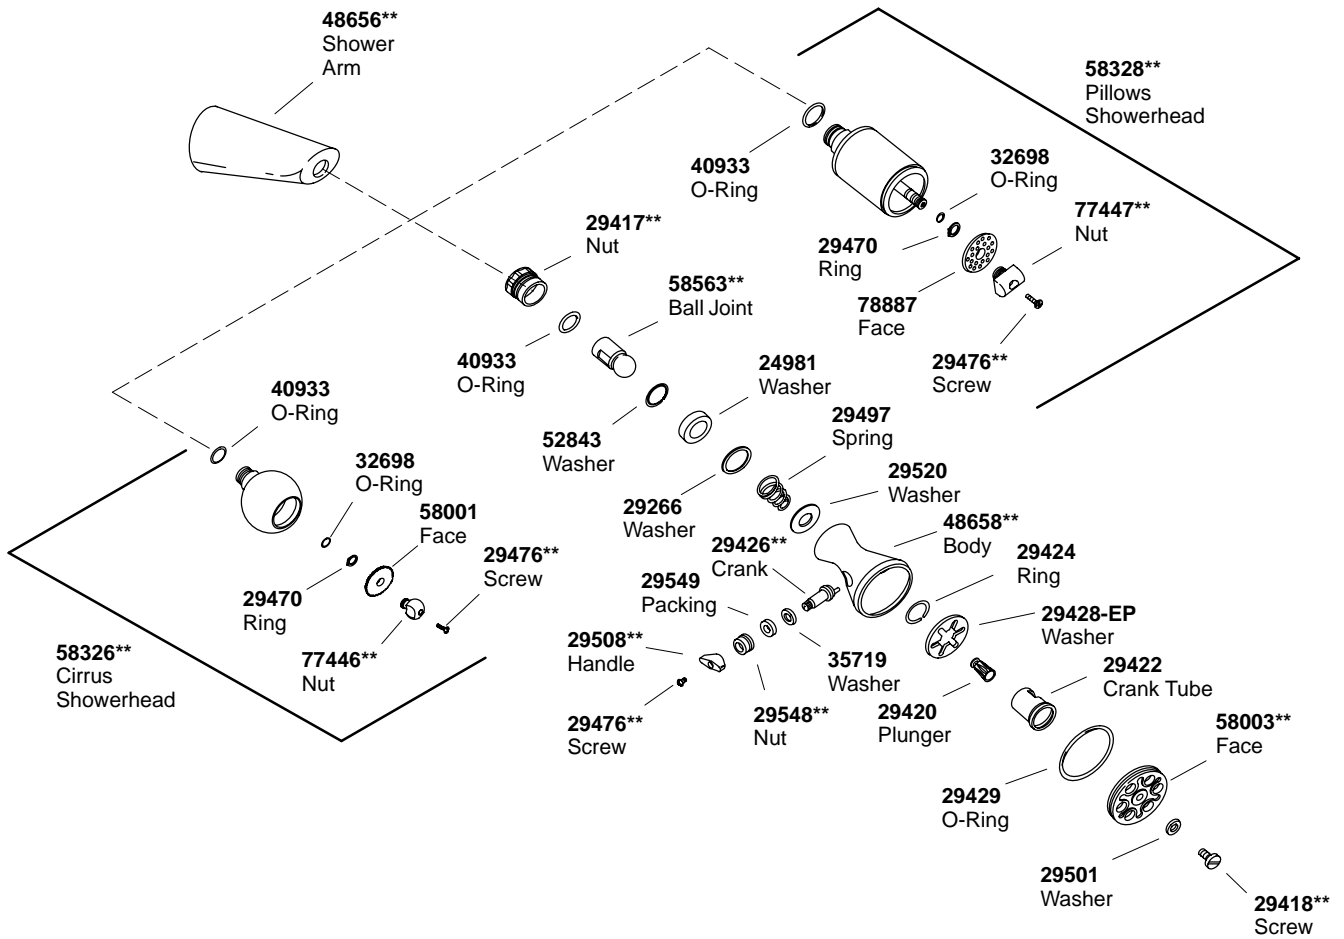

KOHLER® SERVICE PARTS

CIRRUS™, PILLOWS™ & BRAVURA SHOWERHEAD AND ARMS

**Finish/color code must be specified when ordering.