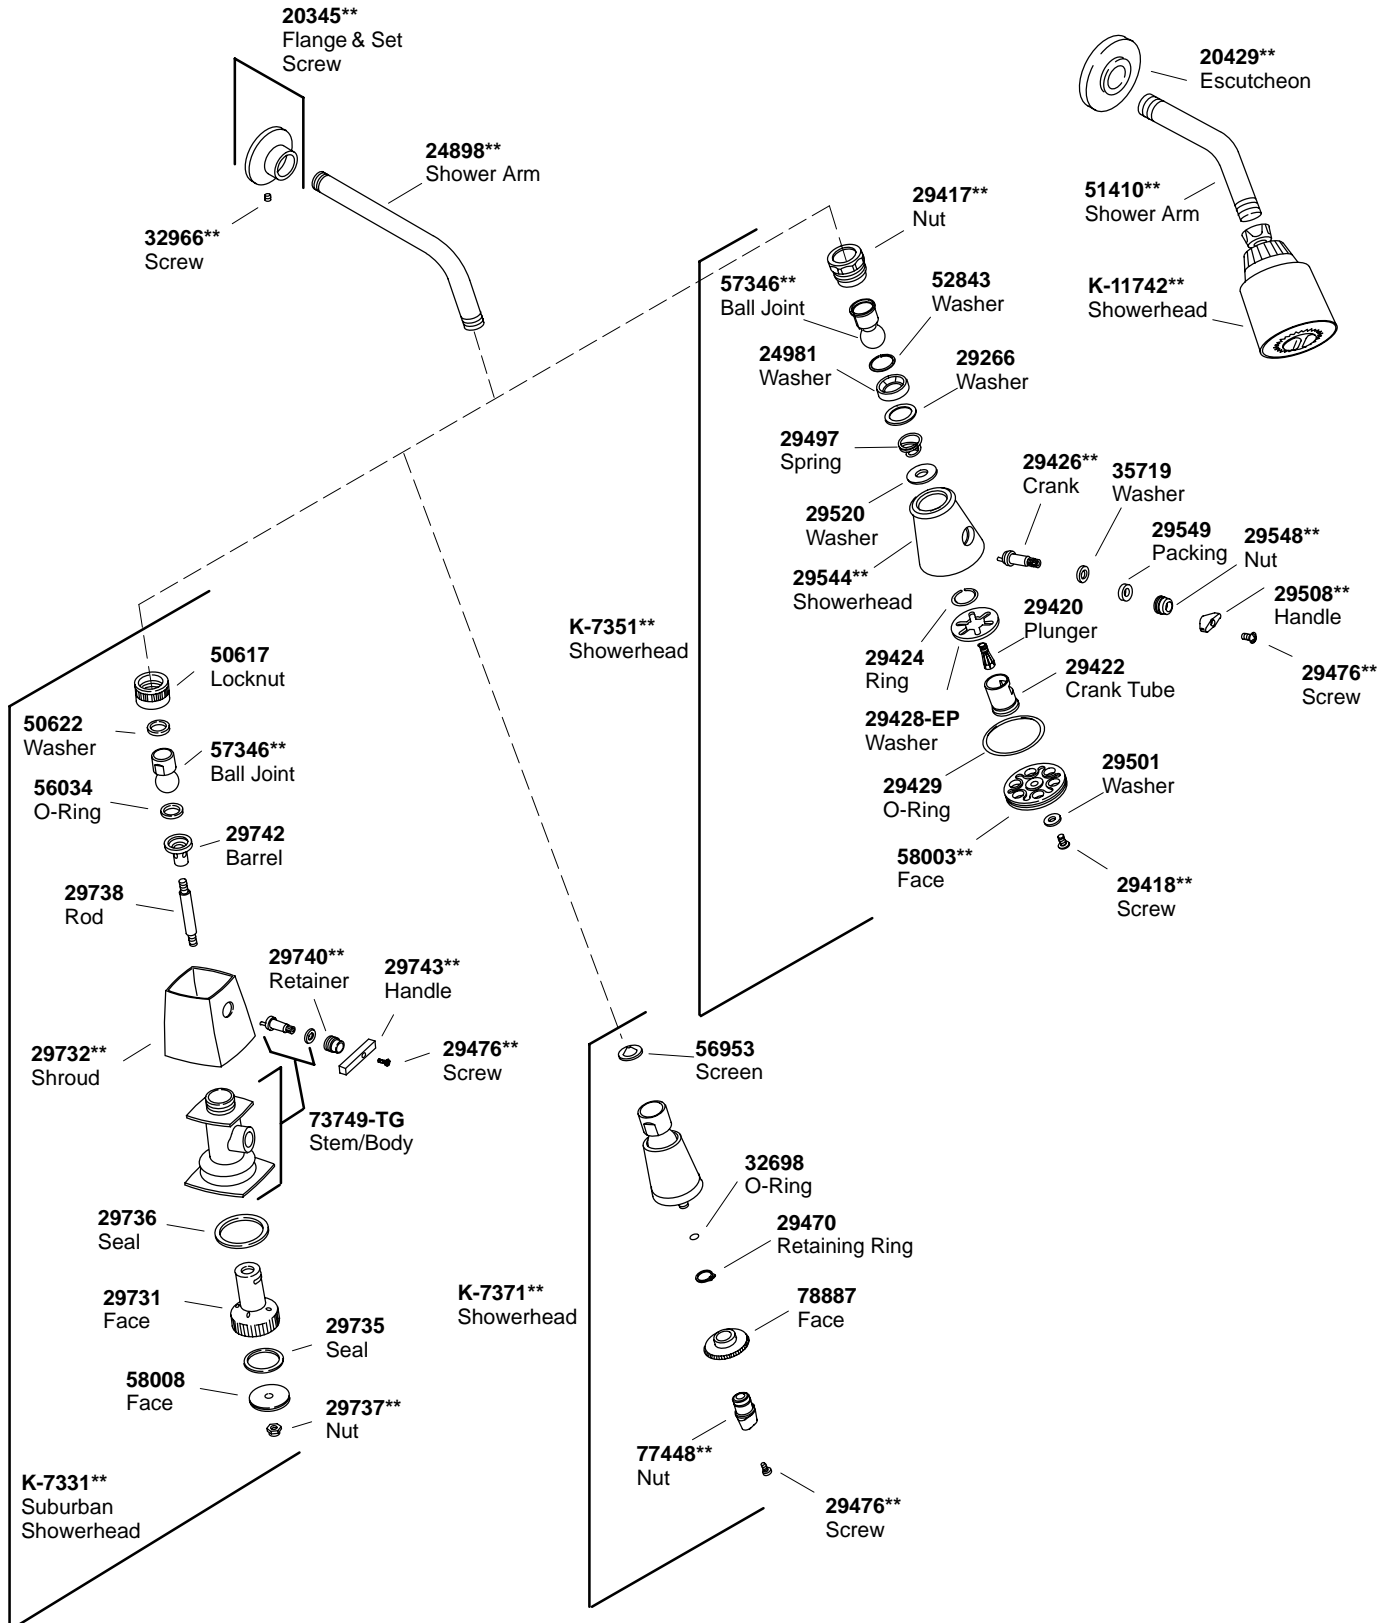

KOHLER® SERVICE PARTS

SHOWERHEAD, ARM AND FLANGE

**Finish/color code must be specified when ordering.