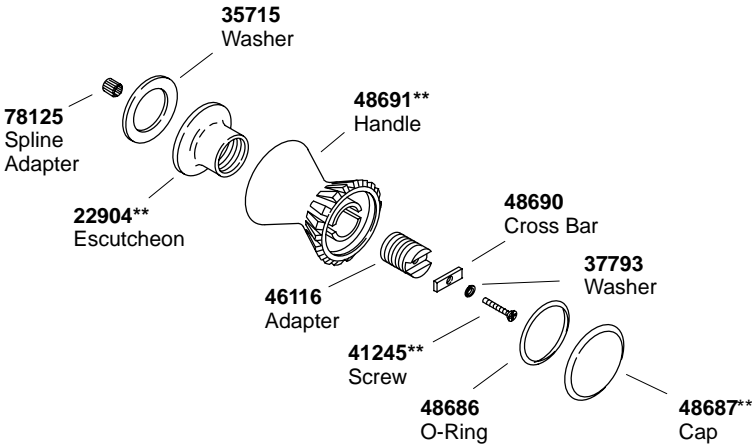

Bidet & Lavatory

**Wall, Bath &
Deck-Mount
Bath & Shower**

**Finish/color code must be specified when ordering.