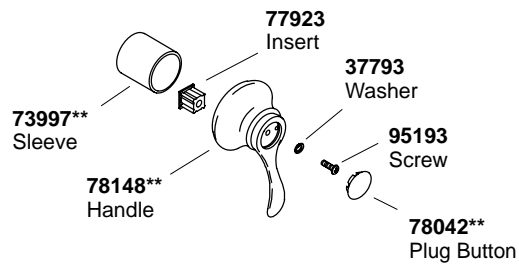

**Widespread Bidet, Lavatory
& Bath and Deck-Mount**

Single Control Lavatory

Wall-Mount

**Finish/color code must be specified when ordering.