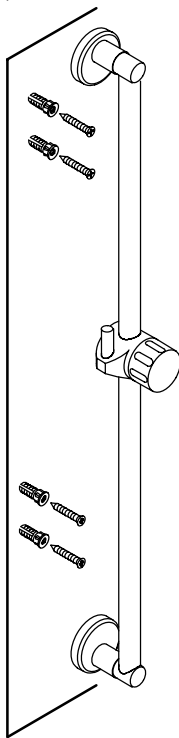

**42618\*\***  
Vacuum  
Breaker

**42619\*\***  
Elbow with  
Flange

**42620\*\***  
Swivel

**42616\*\***  
Diverter

**40257\*\***  
Bracket

**42622\*\***  
Adjustable Bar

**58452\*\***  
Shower  
& Hose

**57998\*\***  
Hand Shower

**21481\*\***  
Hose

**21686\*\***  
Bracket

**42621\*\***  
Hanger

**34354**  
Bushing

**39961\*\***  
Spout

\*\*Finish/color code must be specified when ordering.