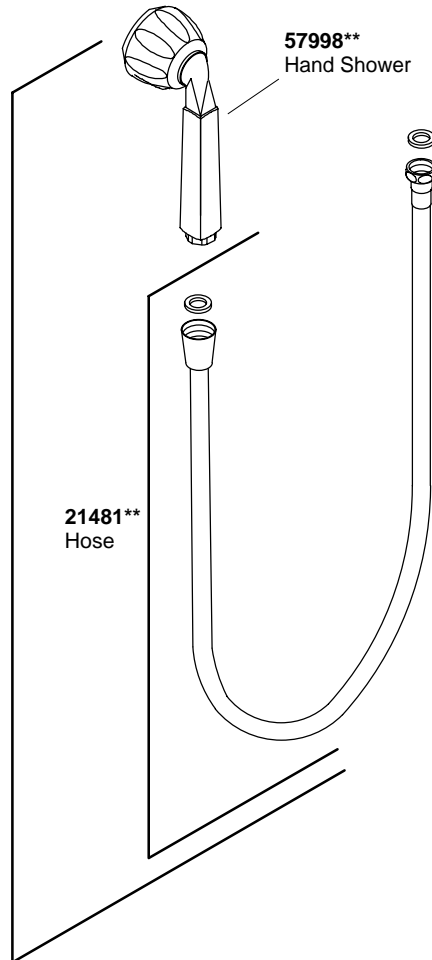

**42618\*\***  
Vacuum  
Breaker

**42619\*\***  
Elbow with  
Flange

**42620\*\***  
Swivel

**42616\*\***  
Diverter

**40257\*\***  
Bracket

**42622\*\***  
Adjustable Bar

**58452\*\***  
Shower  
& Hose

**57998\*\***  
Hand Shower

**21481\*\***  
Hose

**21686\*\***  
Bracket

**42621\*\***  
Hanger

**34354**  
Bushing

**39961\*\***  
Spout

\*\*Finish/color code must be specified when ordering.