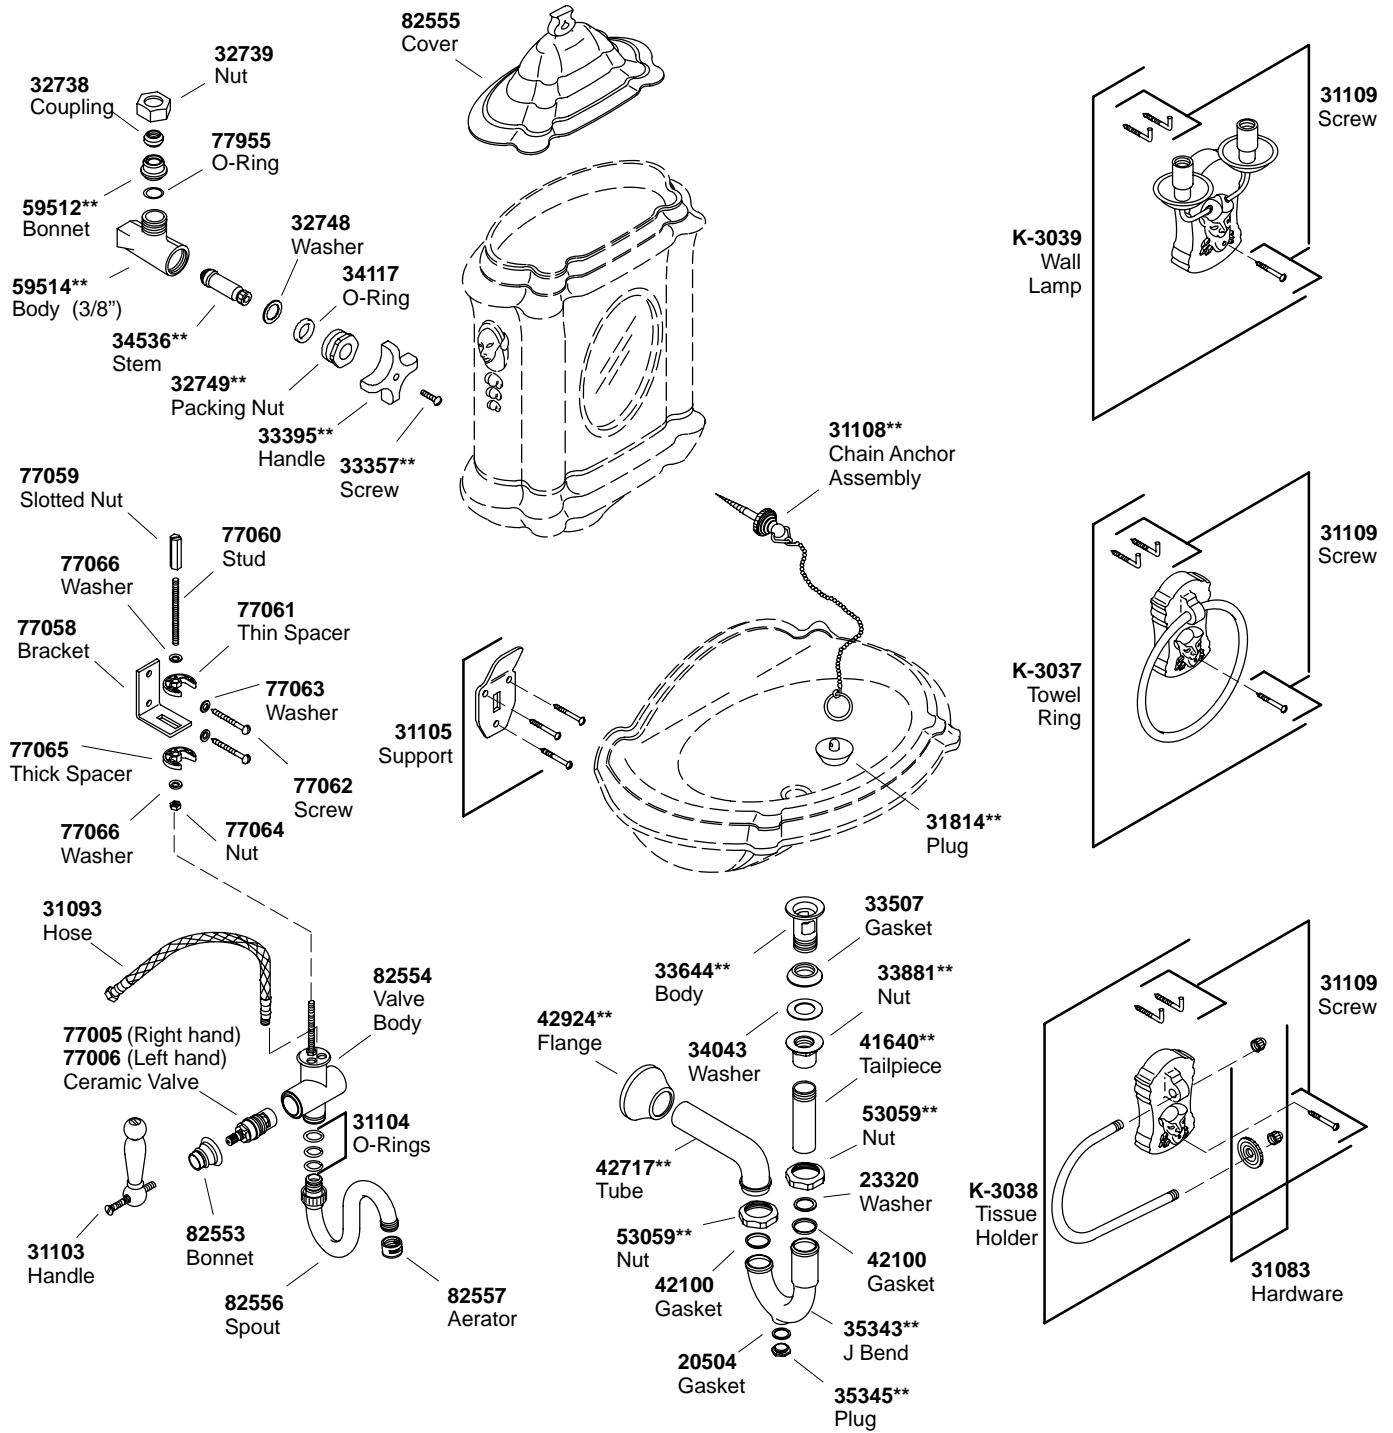

KOHLER® SERVICE PARTS

WALL-MOUNT LAVATORY & CISTERN COMPONENTS

**Finish/color code must be specified when ordering.