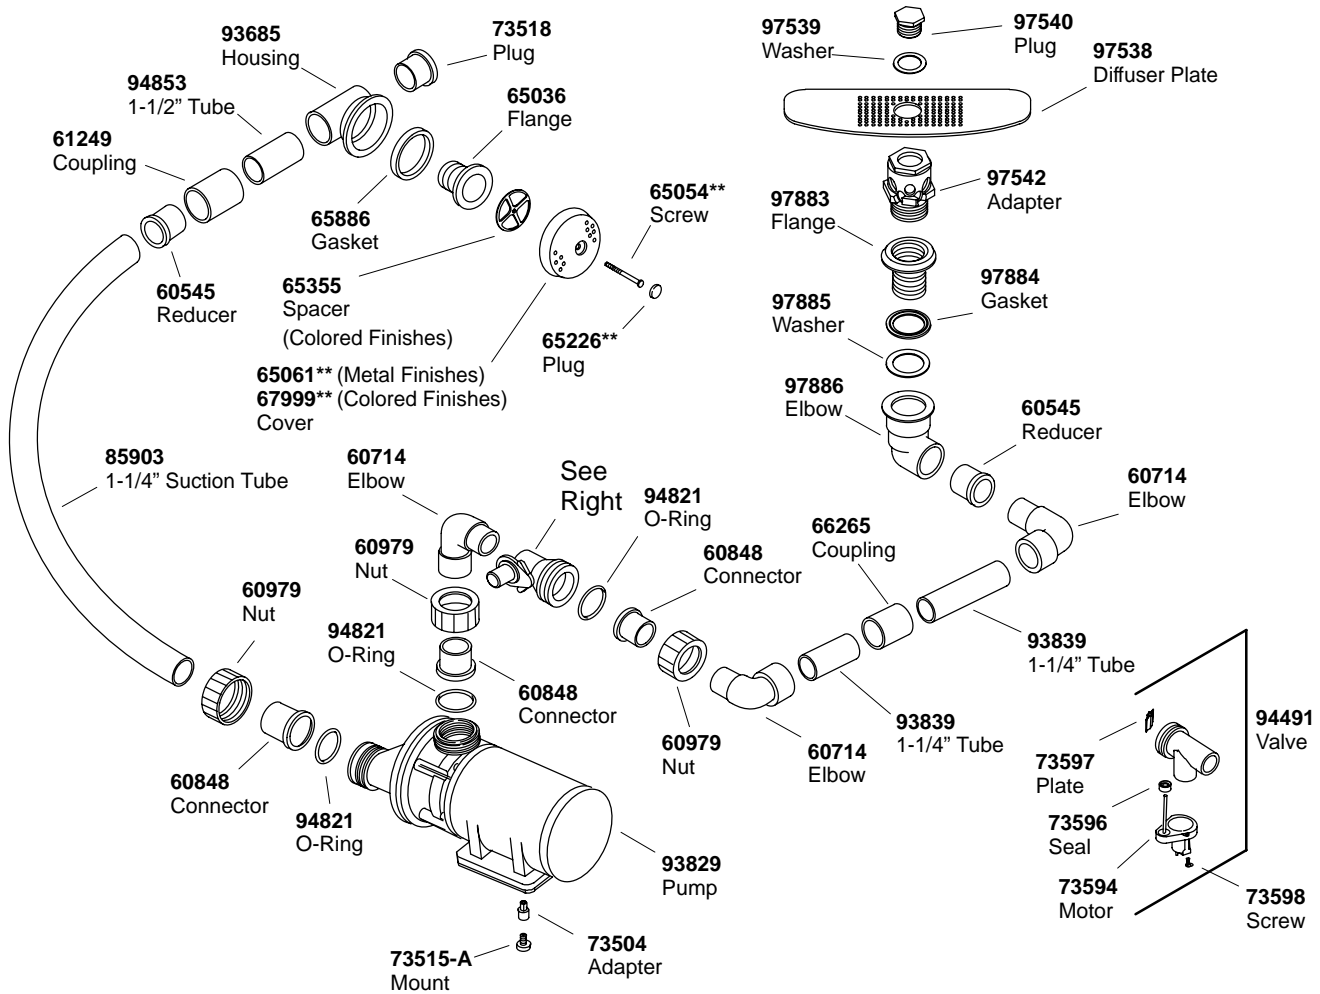

\*\*Finish/color code must be specified when ordering.

\*\*Finish/color code must be specified when ordering.

\*\*Finish/color code must be specified when ordering.

For all unidentified tubes, use **93838** 1" Flex Tube Repair Kit.

\*\*Finish/color code must be specified when ordering.