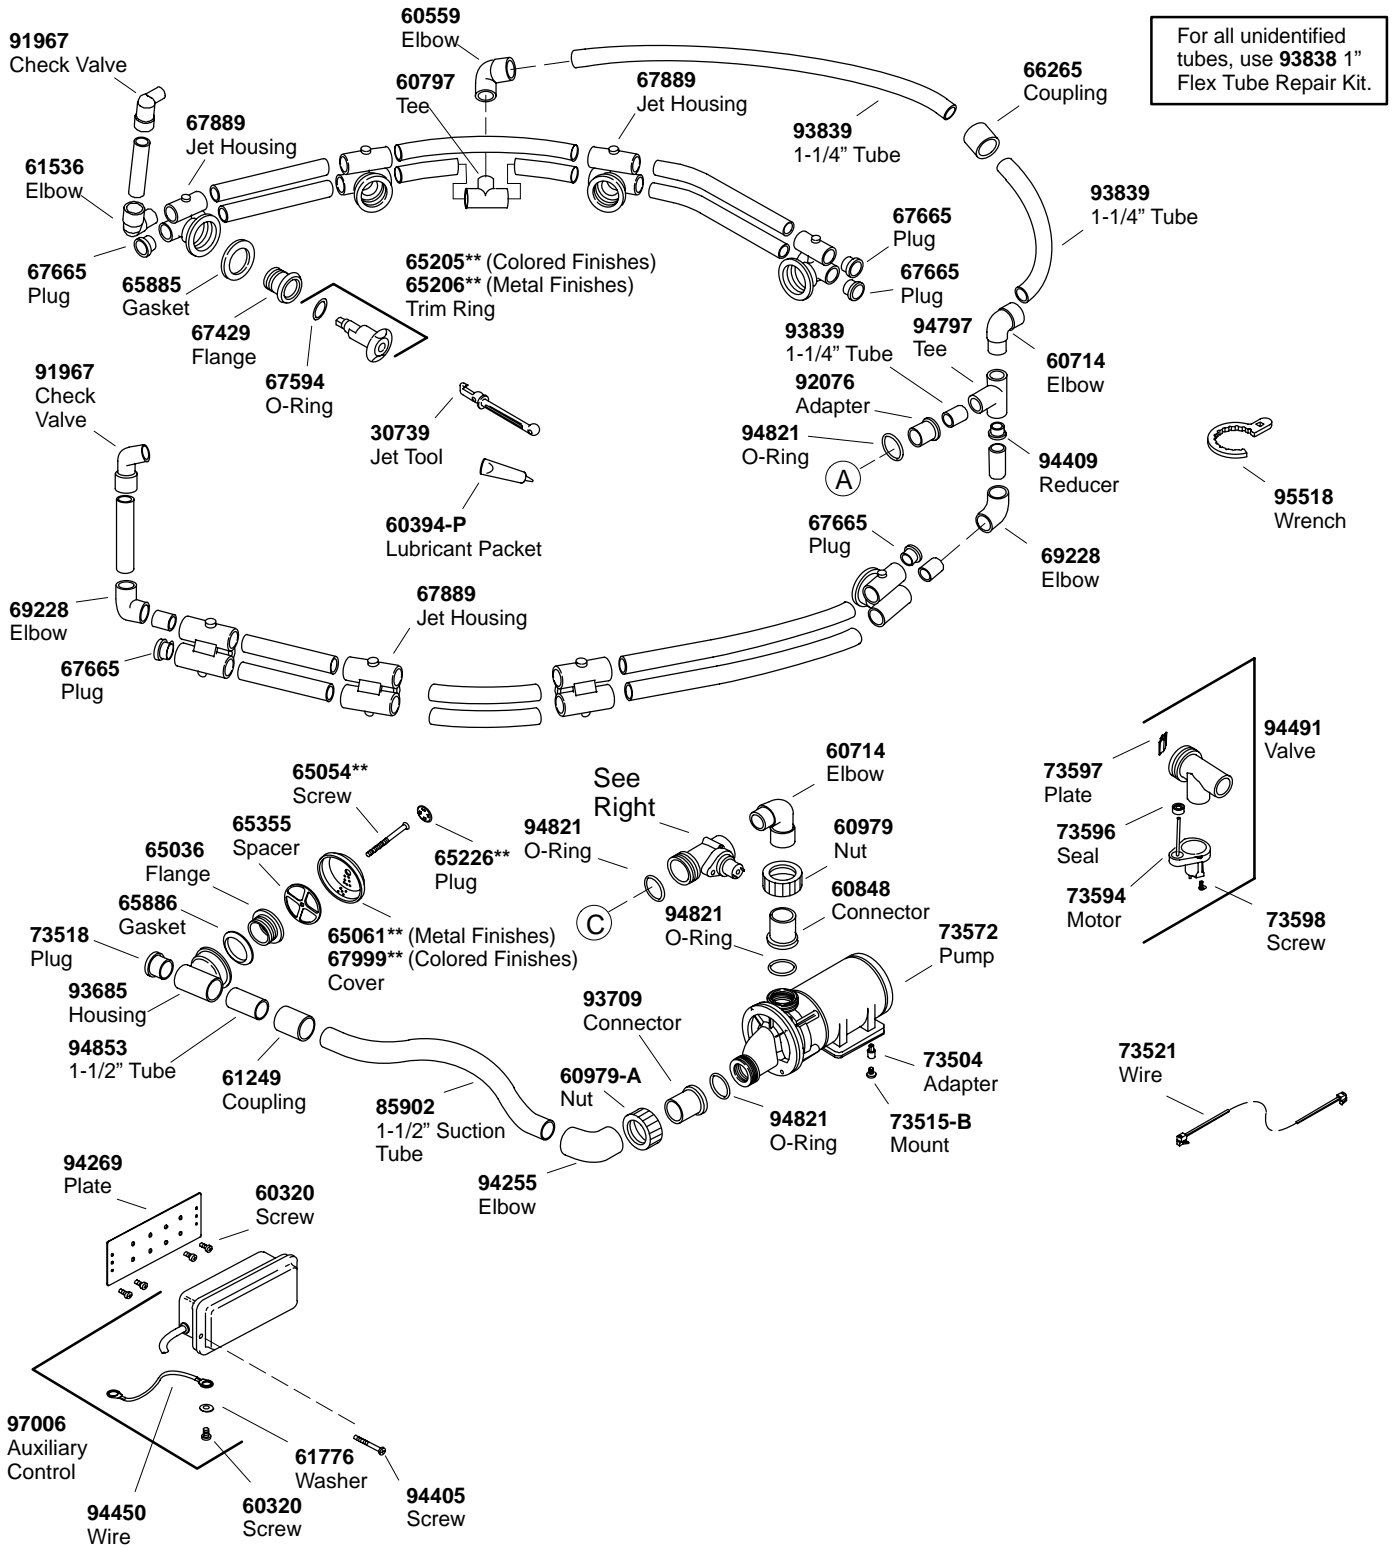

\*\*Finish/color code must be specified when ordering.

\*\*Finish/color code must be specified when ordering.

\*\*Finish/color code must be specified when ordering.

For all unidentified tubes, use **93838** 1" Flex Tube Repair Kit.

\*\*Finish/color code must be specified when ordering.