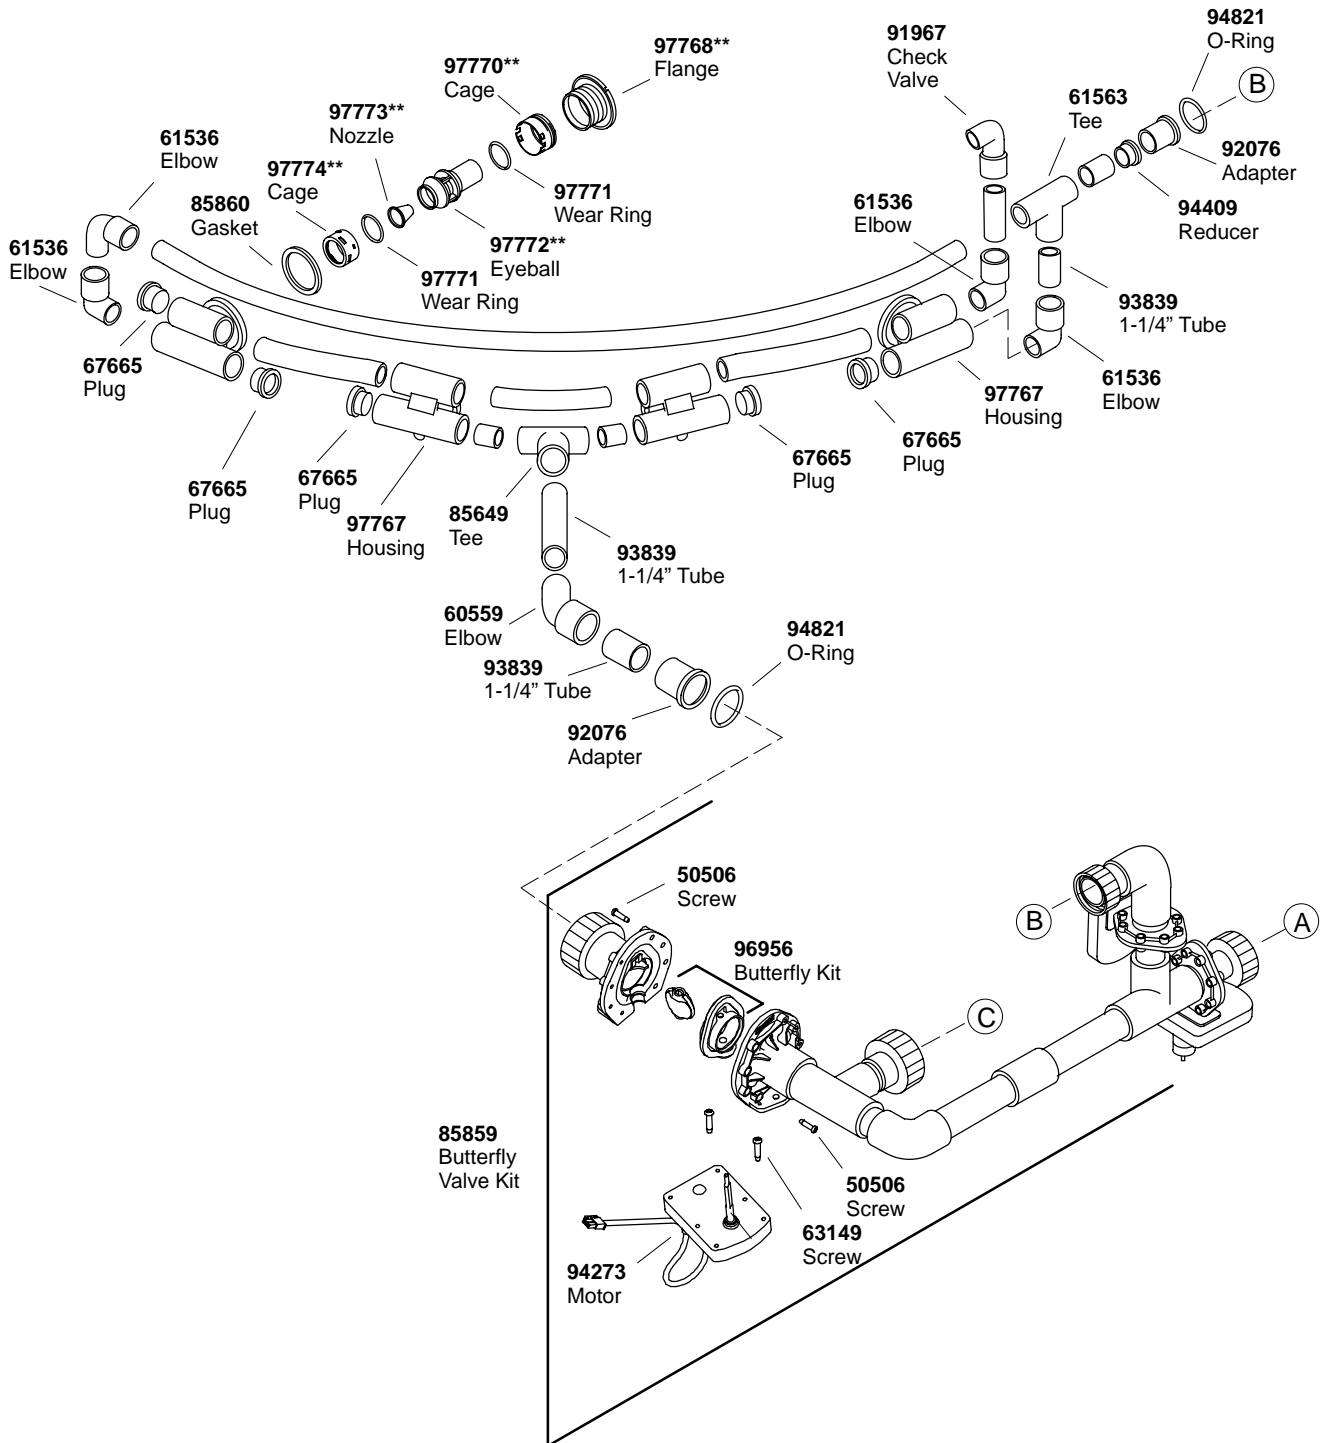

\*\*Finish/color code must be specified when ordering.

\*\*Finish/color code must be specified when ordering.

\*\*Finish/color code must be specified when ordering.

For all unidentified tubes, use **93838** 1" Flex Tube Repair Kit.

\*\*Finish/color code must be specified when ordering.