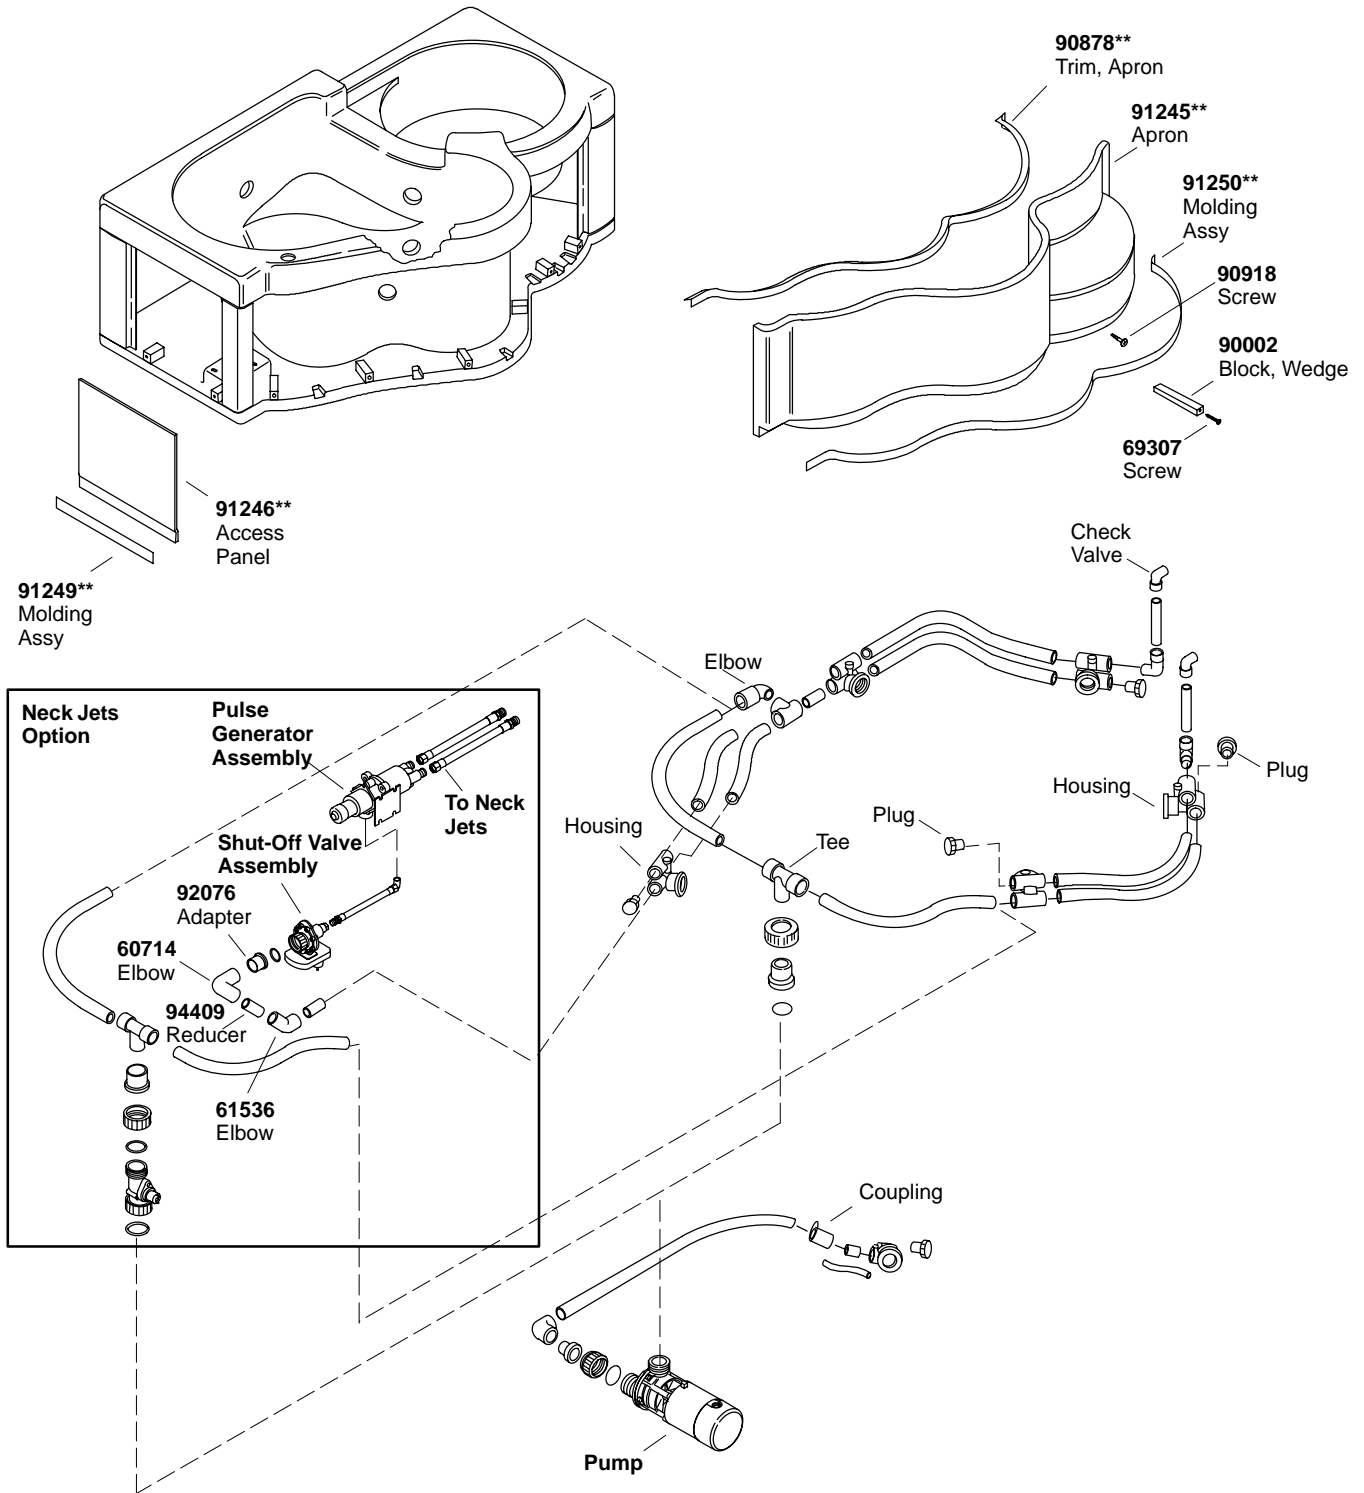

KOHLER® SERVICE PARTS

AVENTURA SHOWER AND SOAK™ WHIRLPOOL

**Finish/color code must be specified when ordering.