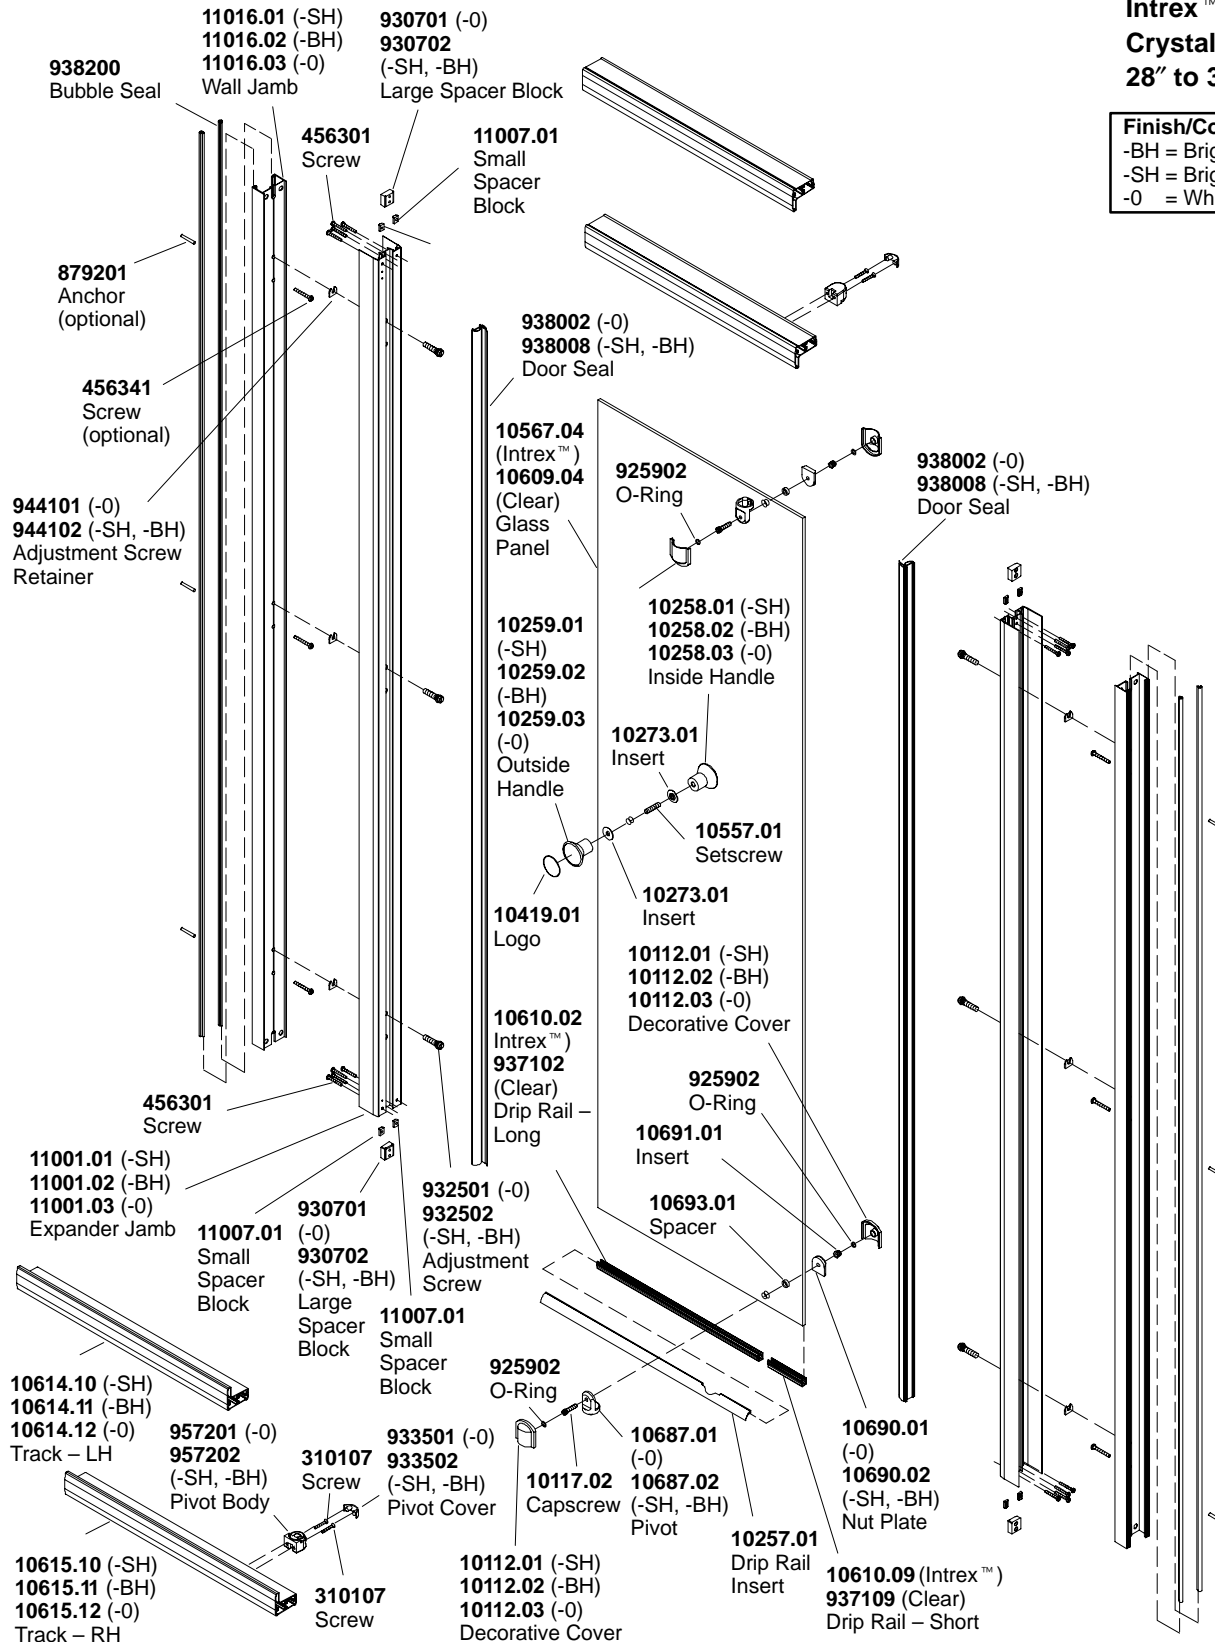

Intrex™ Glass
Crystal Clear Glass
28" to 30" x 72"

Finish/Color Code Guide	
-BH	= Bright Brass
-SH	= Bright Silver
-0	= White

**Finish/color code must be specified when ordering.