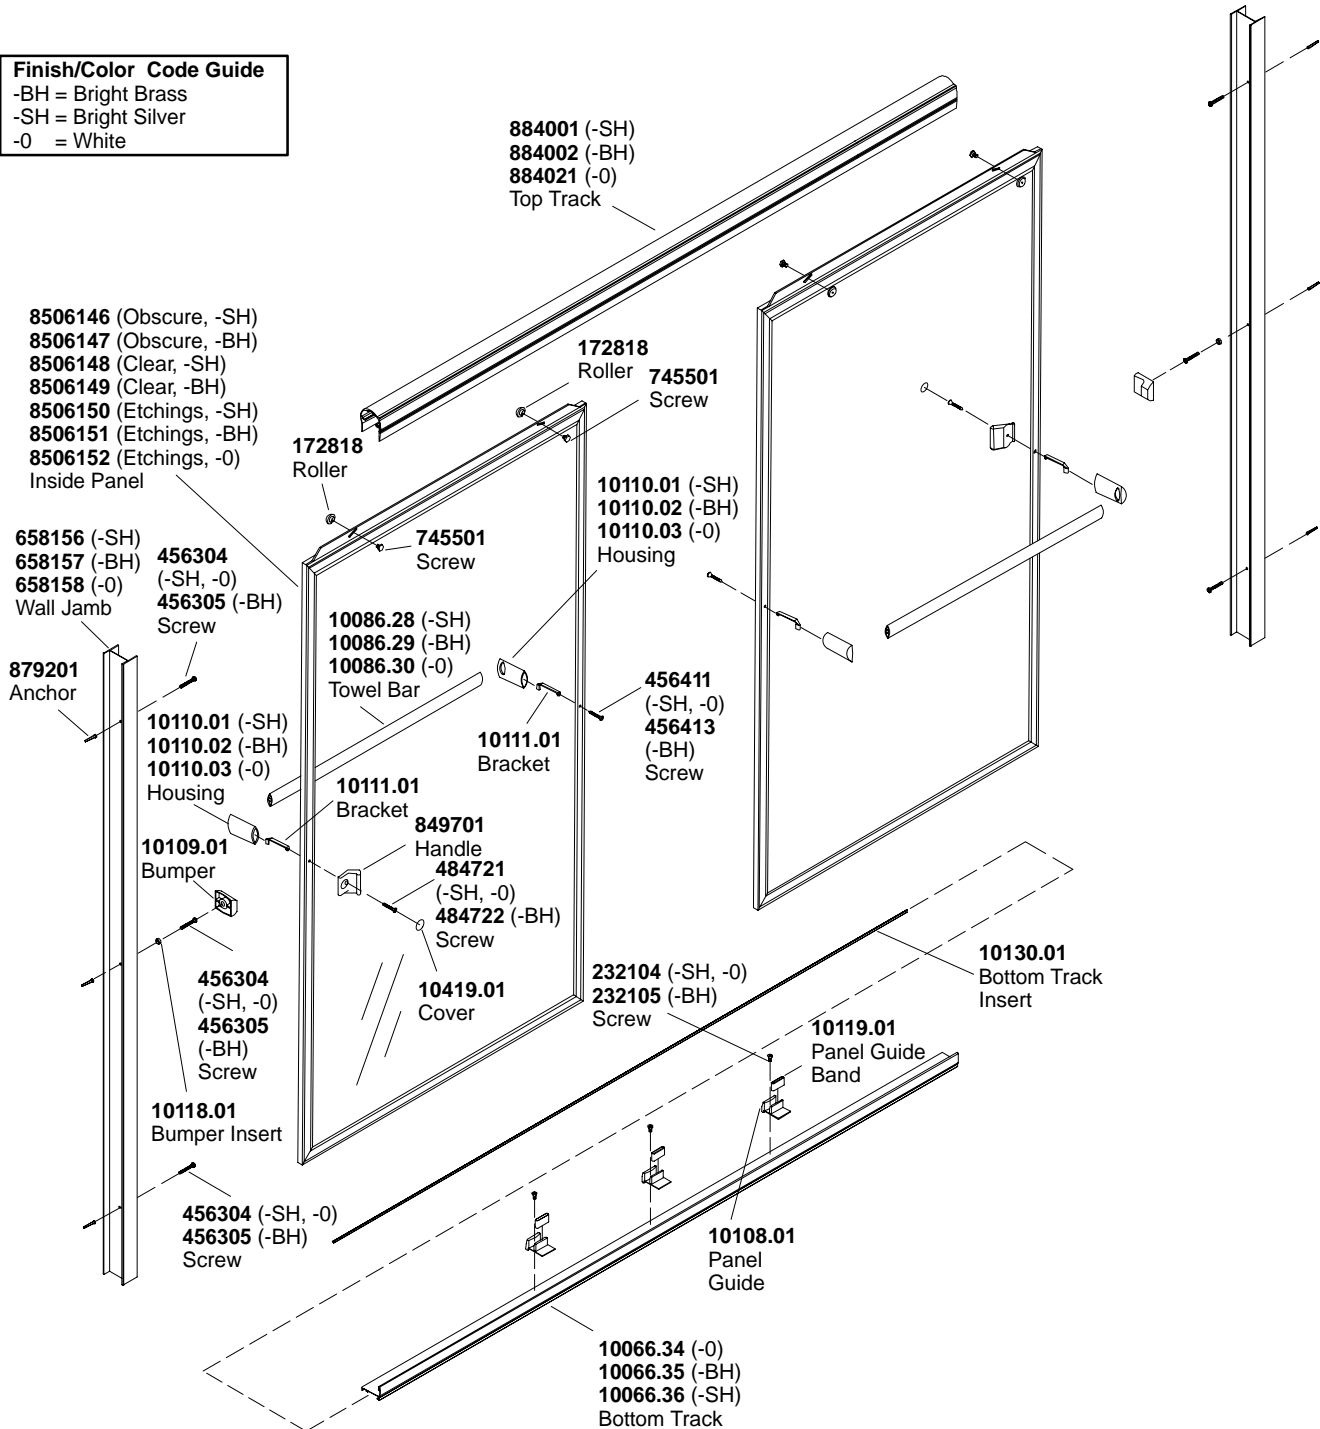

Obscure Glass
Crystal Clear Glass
Etchings Glass
55" to 57" x 55-3/4"

Finish/Color Code Guide

-BH = Bright Brass
-SH = Bright Silver
-0 = White

****Finish/color code must be specified when ordering.**