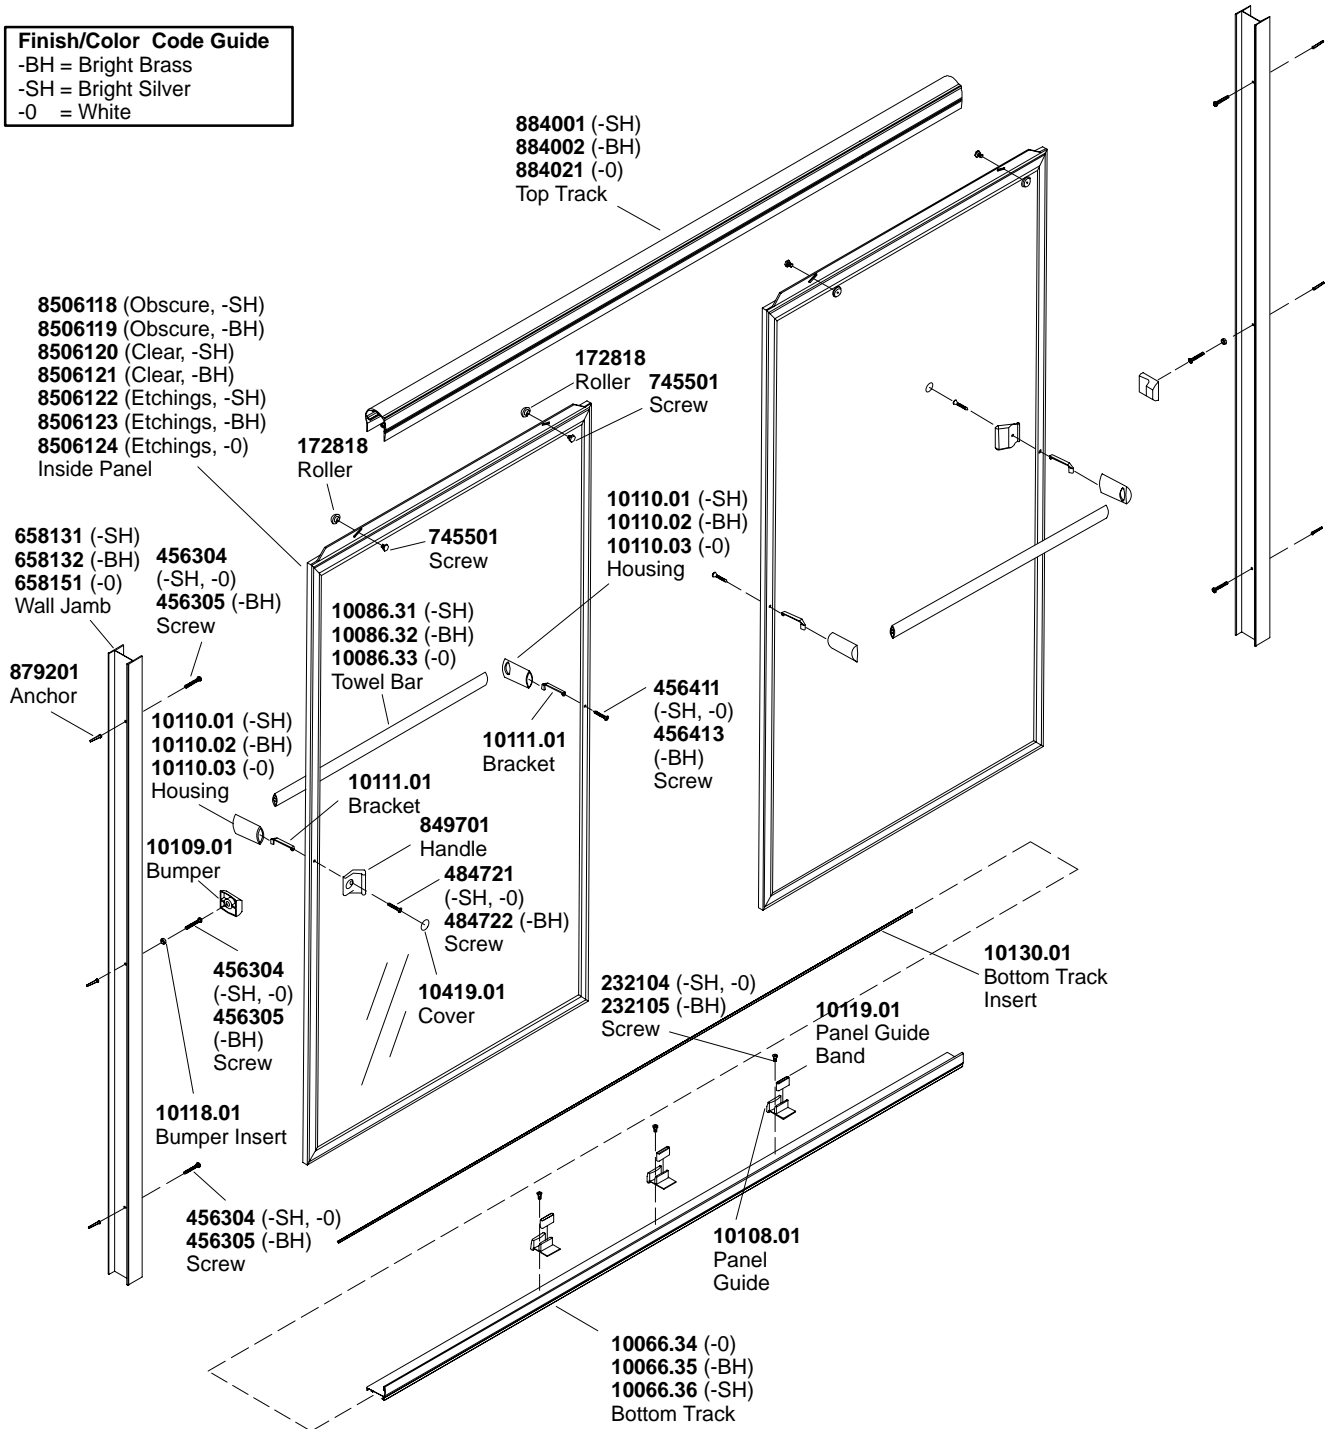

Obscure Glass
Crystal Clear Glass
Etchings Glass
57" to 59" x 69-9/16"

Finish/Color Code Guide

-BH = Bright Brass
-SH = Bright Silver
-0 = White

****Finish/color code must be specified when ordering.**