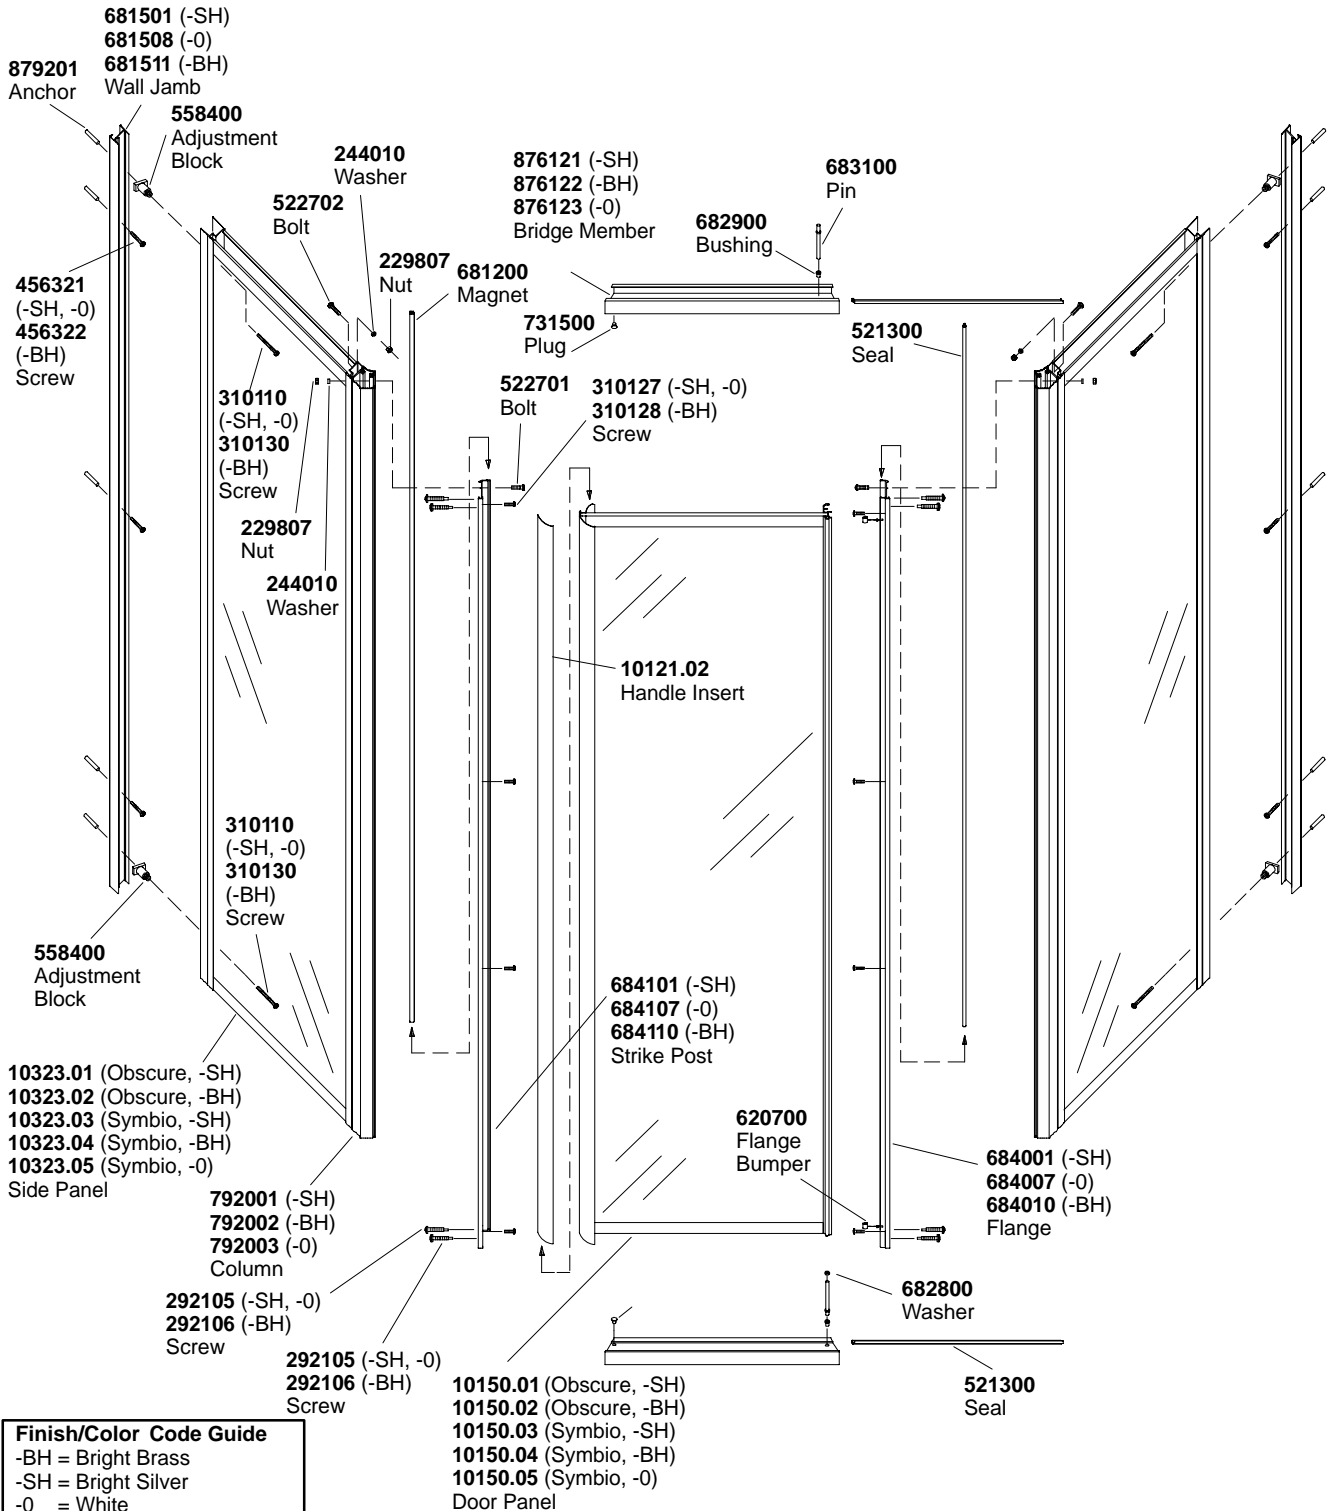

Obscure Glass

Symbio Glass

15-1/8" x 27-1/2" x 21-1/8" x 72"

Finish/Color Code Guide	
-BH	= Bright Brass
-SH	= Bright Silver
-0	= White

**Finish/color code must be specified when ordering.