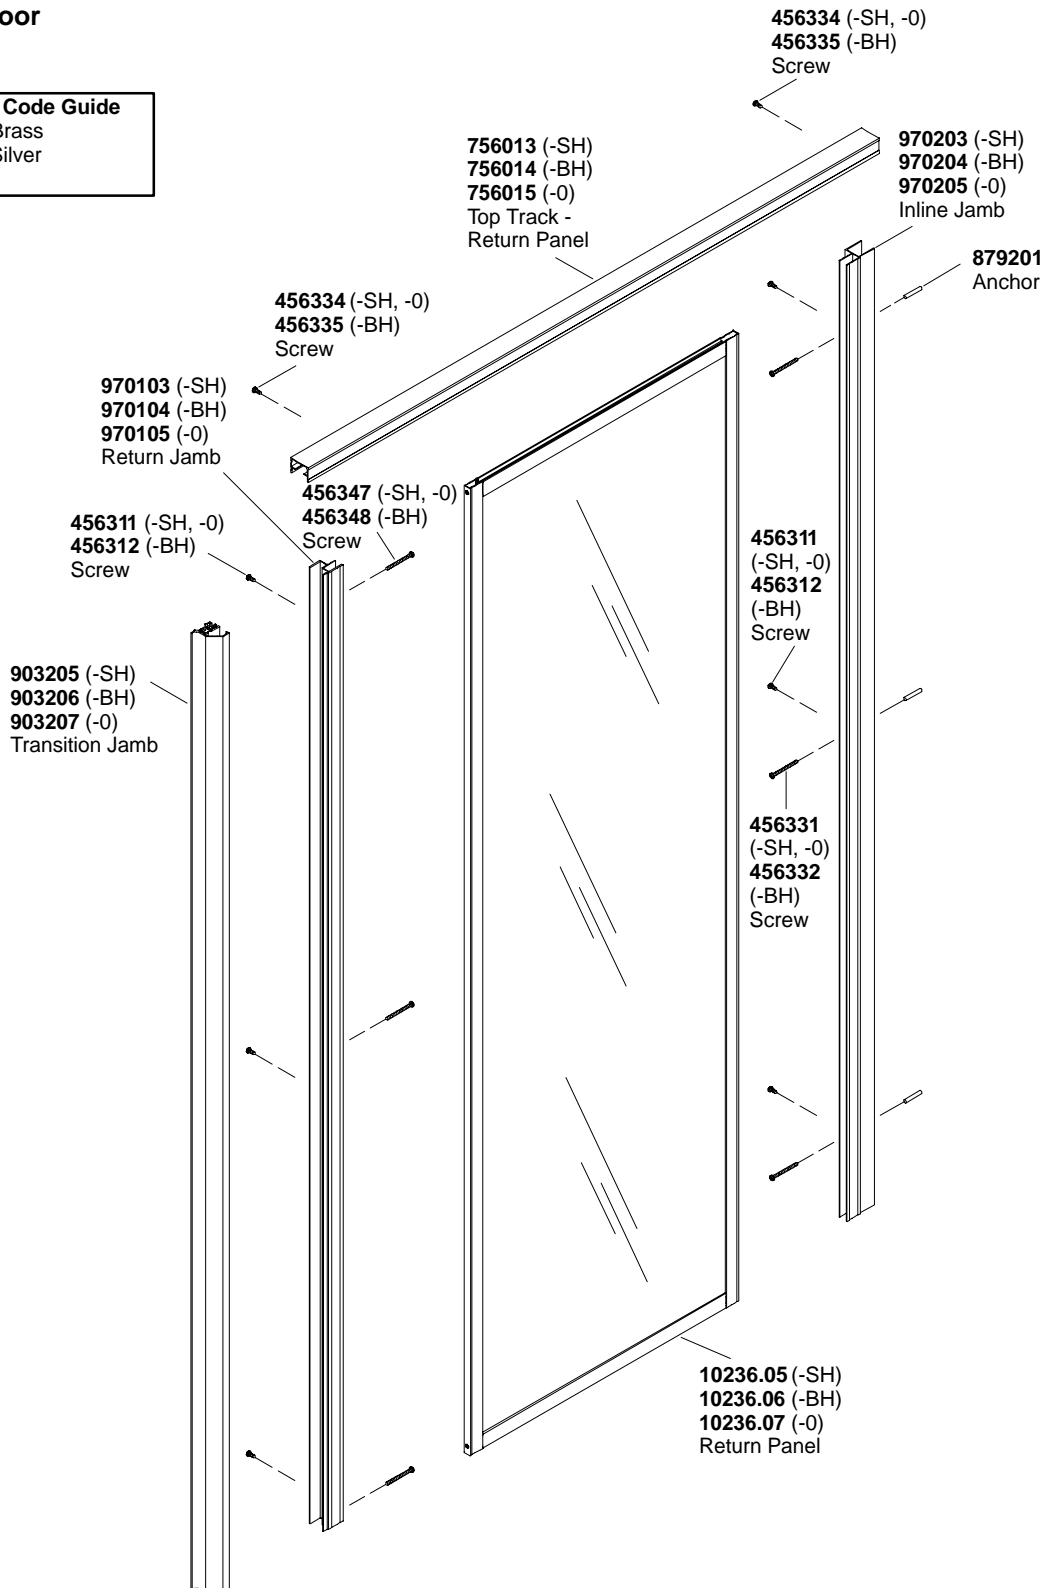

Memoirs Glass 30" x 71" door

RETURN PANEL

Finish/Color Code Guide

-BH = Bright Brass
-SH = Bright Silver
-0 = White

**Finish/color code must be specified when ordering.