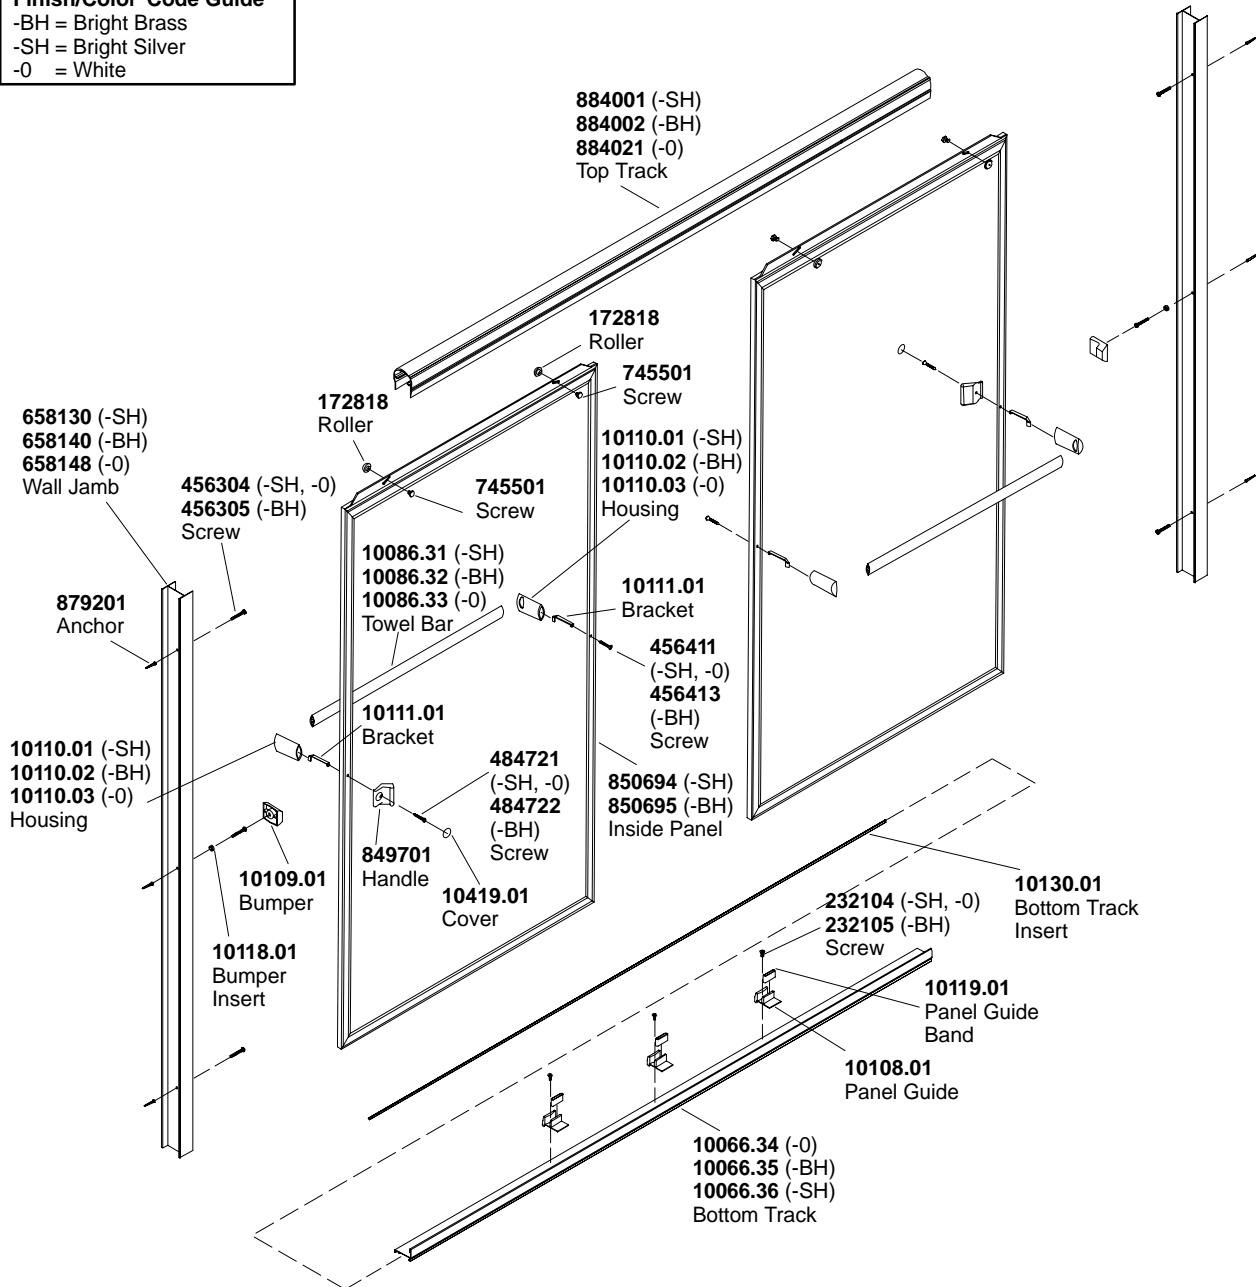

Obscure Glass 57" to 59" x 58"

Finish/Color Code Guide

- BH = Bright Brass
- SH = Bright Silver
- 0 = White

**Finish/color code must be specified when ordering.